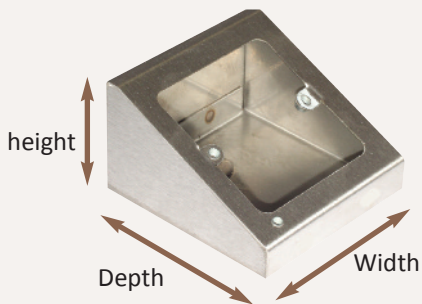

- Fits on desks and floors giving easy cable access
- Finished in black or white as standard, also available powder coated to any RAL number or in brushed stainless steel
- Fitted with steel screen between sides for segregation and to meet IEE regulations
- Stock sizes shown below, and available to order

Ref PED-452 Single sided one gang

Width **Depth** **Height**

95mm 95mm 60mm

Ref PED-442 Double sided one gang

95mm 190mm 60mm

Ref PED-454 Single sided 2 gang

190mm 95mm 60mm

Ref PED-459 Double sided 2 gang

190mm 190mm 60mm

Ref PED-458 Single sided dual 1 gang

190mm 95mm 60mm

Ref PED-443 Double sided dual 1 gang

190mm 190mm 60mm