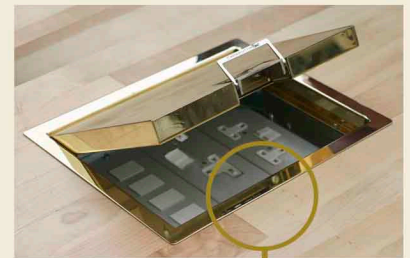

All standard floor boxes except the 7RS fit interchangeable outlet plates, one plate per compartment.

	Ref 01 Blank plate		Ref 76 2 x 5A sockets
	Ref 51 Schuko European sockets		Ref 77 Twin 13A & 1 x 5A
	Ref 54 Twin switched 13A		Ref 86**** 1 x 2 gang outlet
	Ref 55 Twin unswitched 13A		Ref 86D**** 1 x 2 gang outlet dished 10mm
	Ref 57 1 x 5A socket		Ref 88 3 x 13A sockets - switched
	Ref 58**** 2 x 1 gang outlet		Ref 90 3 x 13A sockets - unswitched
	Ref 59 2 x Euromod 50x50 collar		Ref 91*** 4 x LJ6C apertures (22.4x36.4mm)
	Ref 61** Twin switched latching RCD		Ref 91S*** 6 x LJ6C apertures (22.4x36.4mm)
	Ref 62** Twin switched active RCD		Ref 92*** 4 x Alphasnap aperture 23.5x47.5mm
	Ref 75**** 1 x 1 gang & 1 x 13A		Ref 93*** 4 x LJ6C apertures angled plate

Staggered power plates providing space for moulded plug tops

Prefix the plate reference with 5 to suit a 500 or 700 series floor box, 23 for the 2000 series 3 compartment box and 24 for the 2000 series 4 compartment box. Note that due to the width the prefix 24 plates cannot be supplied for all plates.

* Virtually any plate request can be accommodated, including non standard sockets and dished plates to provide increased plug top space

** For boxes 85mm or deeper only

*** Standard outlets 22.4x36.4 for Hellermann Tyton, Modsnap, Austin LJ6C modules. Can be used with cat 6 for boxes of 85mm or deeper. Ref 592 Alphasnap aperture 23.5x47.5mm

Standard plates for the SBOX-7S 150x150mm square floor box:

Ref 7RS-01	Blank plate		Ref 7RS-581GAN	Standard 1 gang outlet	
Ref 7RS-75W	Single switched 13A sockets		Ref 7RS-59	Single Euromode 50x50 aperture	
Ref 7RS-5AMP	Single unswitched 5A socket		Ref 7RS-91	2 x LJ6C apertures	