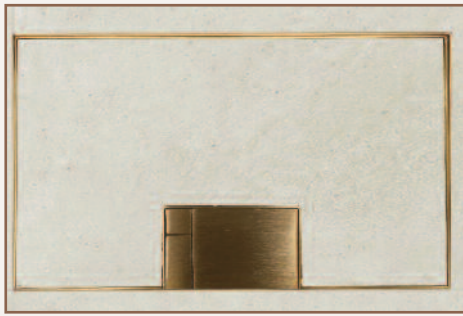

Standard Finish: M12-BR-TR-SAT

Lid option -
Stainless steel. Lid
recess made to suit
floor covering

Outlet plate
options
Fits 1 standard
outlet plate.

Other Options for the M12-BR:

- M12-BR-FL-SAT Satin brass trim flange, recessed lid
- M12-BR-FL-MIR Mirror Polished brass trim flange, recessed lid
- M12-BR-TR-MIR Mirror Polished brass trimless, recessed lid
- MIN-FLTLID Extra to a flat instead of recessed lid
- MIN-LOCK Extra to supply lid and frame with a cam lock
- SB71RETRO Retro stlye base box fitting entirely within frame
- 700-BRONZE Antique Bronze finish (Antique Brass and Jordan Bronze also available)

IMAGE TO FOLLOW	IMAGE TO FOLLOW
IMAGE TO FOLLOW	
IMAGE TO FOLLOW	IMAGE TO FOLLOW
	IMAGE TO FOLLOW