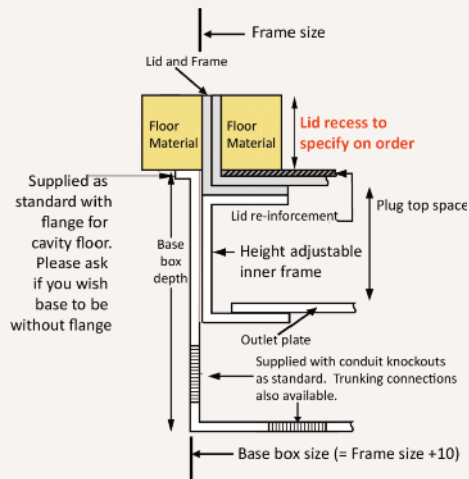

Standard Finish: M12-BR-TR-SAT

Lid option -
Stainless steel. Lid
recess made to suit
floor covering

Outlet plate
options
Fits 1 standard
outlet plate.

Other Options for the M12-BR:

- M12-BR-FL-SAT Satin brass trim flange, recessed lid
- M12-BR-FL-MIR Mirror Polished brass trim flange, recessed lid
- M12-BR-TR-MIR Mirror Polished brass trimless, recessed lid
- MIN-FLTLID Extra to a flat instead of recessed lid
- MIN-LOCK Extra to supply lid and frame with a cam lock
- SB71RETRO Retro stlye base box fitting entirely within frame
- 700-BRONZE Antique Bronze finish (Antique Brass and Jordan Bronze also available)

IMAGE TO FOLLOW	IMAGE TO FOLLOW
IMAGE TO FOLLOW	
IMAGE TO FOLLOW	IMAGE TO FOLLOW
	IMAGE TO FOLLOW