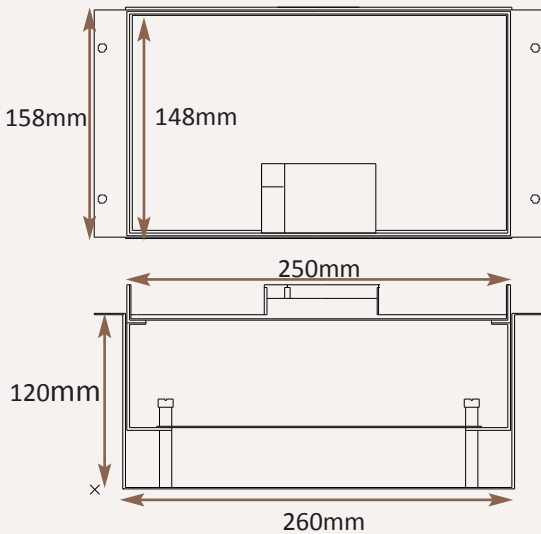

Standard Finish: M12-BR-TR-SAT

Lid option -
Stainless steel. Lid
recess made to suit
floor covering

Outlet plate
options
Fits 1 standard
outlet plate.

Other Options for the M12-BR:

- M12-BR-FL-SAT Satin brass trim flange, recessed lid
- M12-BR-FL-MIR Mirror Polished brass trim flange, recessed lid
- M12-BR-TR-MIR Mirror Polished brass trimless, recessed lid
- MIN-FLTLID Extra to a flat instead of recessed lid
- MIN-LOCK Extra to supply lid and frame with a cam lock
- SB71RETRO Retro stlye base box fitting entirely within frame
- 700-BRONZE Antique Bronze finish (Antique Brass and Jordan Bronze also available)

IMAGE TO FOLLOW	IMAGE TO FOLLOW
IMAGE TO FOLLOW	
IMAGE TO FOLLOW	IMAGE TO FOLLOW
	IMAGE TO FOLLOW