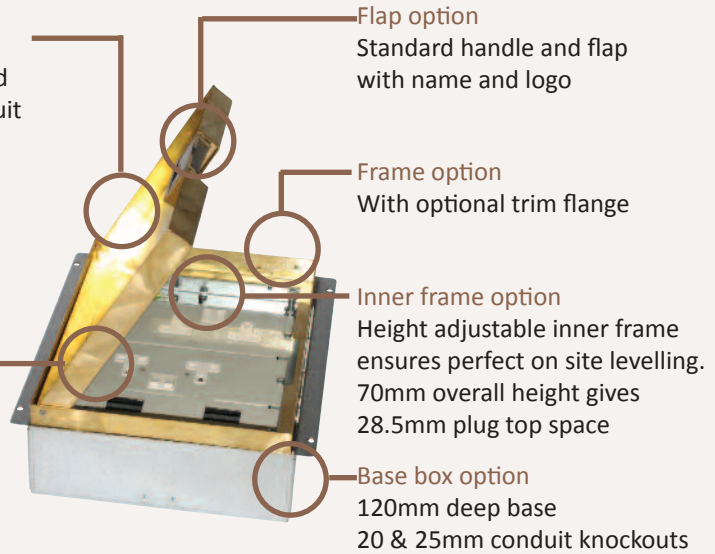

Standard Finish: M12-BR-TR-SAT

Lid option -
Stainless steel. Lid
recess made to suit
floor covering

Outlet plate
options
Fits 1 standard
outlet plate.

Other Options for the M12-BR:

- M12-BR-FL-SAT Satin brass trim flange, recessed lid
- M12-BR-FL-MIR Mirror Polished brass trim flange, recessed lid
- M12-BR-TR-MIR Mirror Polished brass trimless, recessed lid
- MIN-FLTLID Extra to a flat instead of recessed lid
- MIN-LOCK Extra to supply lid and frame with a cam lock
- SB71RETRO Retro stlye base box fitting entirely within frame
- 700-BRONZE Antique Bronze finish (Antique Brass and Jordan Bronze also available)

IMAGE TO FOLLOW	IMAGE TO FOLLOW
IMAGE TO FOLLOW	
IMAGE TO FOLLOW	IMAGE TO FOLLOW
	IMAGE TO FOLLOW