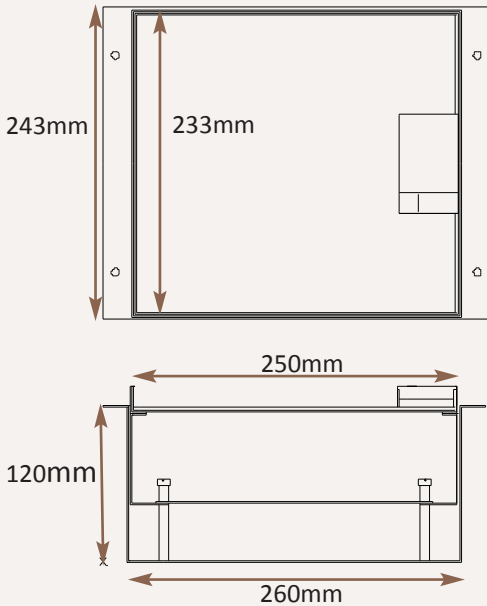

Standard Finish: M22-BR-TR-SAT

Frame size 233x250mm
 Base box size 243x260mm
 Lid recess - advise on order to suit floor covering
 Base with 20 & 25mm conduit knockouts

Other Options for the M22-BR:

- M22-BR-FL-SAT Satin brass 12.5mm trim flange, recessed lid
- M22-BR-FL-MIR Mirror Polished brass 12.5mm trim flange, recessed lid
- M22-BR-TR-MIR Mirror Polished brass trimless, recessed lid
- MIN-FLTLID Extra to a flat instead of recessed lid
- MIN-LOCK Extra to supply lid and frame with a cam lock
- SB72RETRO Retro stlye base box fitting entirely within frame
- MIN-BRONZE Antique Bronze finish (Antique Brass and Jordan Bronze also available)