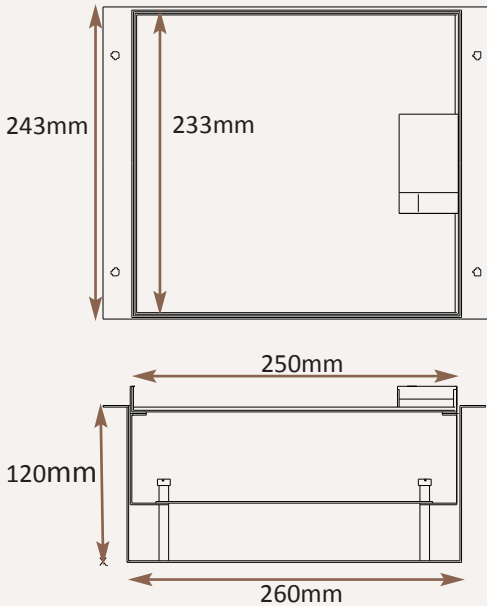

*Standard Finish: M22-BR-TR-SAT*

Frame size 233x250mm  
 Base box size 243x260mm  
 Lid recess - advise on order to suit floor covering  
 Base with 20 & 25mm conduit knockouts in base and sides

*Other Options for the M22-BR:*

- M22-BR-FL-SAT      Satin brass trim flange, recessed lid
- M22-BR-FL-MIR      Mirror Polished brass trim flange, recessed lid
- M22-BR-TR-MIR      Mirror Polished brass trimless, recessed lid
- MIN-FLTLID      Extra to a flat instead of recessed lid
- MIN-LOCK      Extra to supply lid and frame with a cam lock
- SB72RETRO      Retro stlye base box fitting entirely within frame
- 700-BRONZE      Antique Bronze finish (Antique Brass and Jordan Bronze also available)