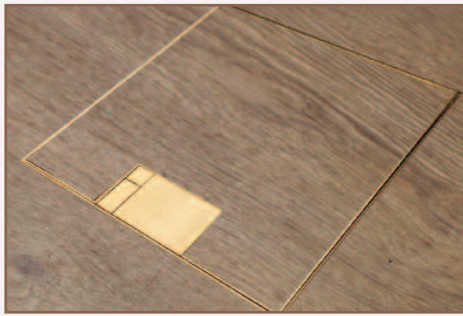

Standard Finish: M22-BR-TR-SAT

Frame size 233x250mm
 Base box size 243x260mm
 Lid recess - advise on order to suit floor covering
 Base with 20 & 25mm conduit knockouts

Other Options for the M22-BR:

- M22-BR-FL-SAT Satin brass 12.5mm trim flange, recessed lid
- M22-BR-FL-MIR Mirror Polished brass 12.5mm trim flange, recessed lid
- M22-BR-TR-MIR Mirror Polished brass trimless, recessed lid
- MIN-FLTLID Extra to a flat instead of recessed lid
- MIN-LOCK Extra to supply lid and frame with a cam lock
- SB72RETRO Retro stlye base box fitting entirely within frame
- MIN-BRONZE Antique Bronze finish (Antique Brass and Jordan Bronze also available)