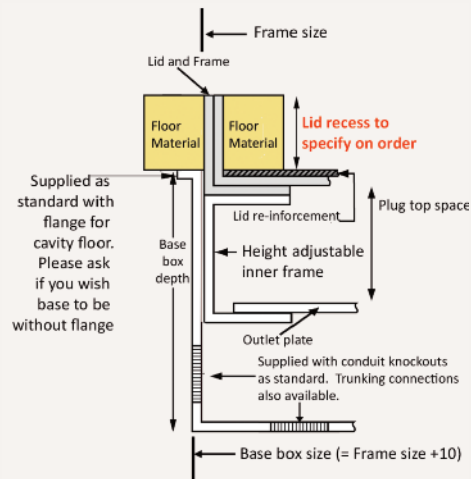

*Standard Finish: M22-BR-TR-SAT*

Frame size 233x250mm  
 Base box size 243x260mm  
 Lid recess - advise on order to suit floor covering  
 Base with 20 & 25mm conduit knockouts in base and sides

*Other Options for the M22-BR:*

- M22-BR-FL-SAT      Satin brass trim flange, recessed lid
- M22-BR-FL-MIR      Mirror Polished brass trim flange, recessed lid
- M22-BR-TR-MIR      Mirror Polished brass trimless, recessed lid
- MIN-FLTLID      Extra to a flat instead of recessed lid
- MIN-LOCK      Extra to supply lid and frame with a cam lock
- SB72RETRO      Retro stlye base box fitting entirely within frame
- 700-BRONZE      Antique Bronze finish (Antique Brass and Jordan Bronze also available)

IMAGE TO FOLLOW	IMAGE TO FOLLOW	IMAGE TO FOLLOW
IMAGE TO FOLLOW	IMAGE TO FOLLOW	
IMAGE TO FOLLOW	IMAGE TO FOLLOW	IMAGE TO FOLLOW
IMAGE TO FOLLOW		IMAGE TO FOLLOW
IMAGE TO FOLLOW	IMAGE TO FOLLOW	IMAGE TO FOLLOW