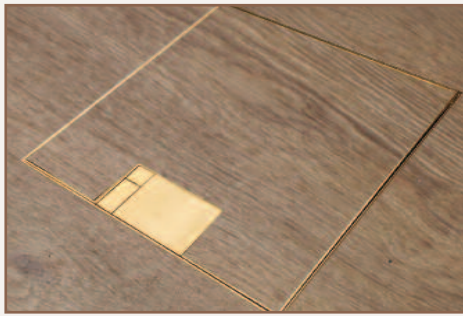

*Standard Finish: M22-BR-TR-SAT*

Frame size 233x250mm  
 Base box size 243x260mm  
 Lid recess - advise on order to suit floor covering  
 Base with 20 & 25mm conduit knockouts in base and sides

*Other Options for the M22-BR:*

- M22-BR-FL-SAT      Satin brass trim flange, recessed lid
- M22-BR-FL-MIR      Mirror Polished brass trim flange, recessed lid
- M22-BR-TR-MIR      Mirror Polished brass trimless, recessed lid
- MIN-FLTLID      Extra to a flat instead of recessed lid
- MIN-LOCK      Extra to supply lid and frame with a cam lock
- SB72RETRO      Retro stlye base box fitting entirely within frame
- 700-BRONZE      Antique Bronze finish (Antique Brass and Jordan Bronze also available)