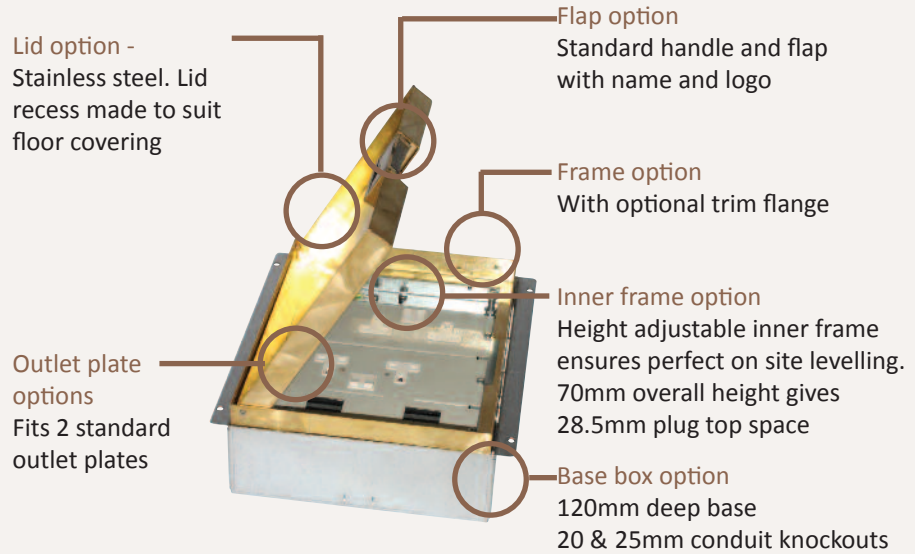

*Standard Finish: M22-BR-TR-SAT*

Frame size 233x250mm  
 Base box size 243x260mm  
 Lid recess - advise on order to suit floor covering  
 Base with 20 & 25mm conduit knockouts in base and sides

*Other Options for the M22-BR:*

- M22-BR-FL-SAT      Satin brass trim flange, recessed lid
- M22-BR-FL-MIR      Mirror Polished brass trim flange, recessed lid
- M22-BR-TR-MIR      Mirror Polished brass trimless, recessed lid
- MIN-FLTLID      Extra to a flat instead of recessed lid
- MIN-LOCK      Extra to supply lid and frame with a cam lock
- SB72RETRO      Retro stlye base box fitting entirely within frame
- 700-BRONZE      Antique Bronze finish (Antique Brass and Jordan Bronze also available)

IMAGE TO FOLLOW	IMAGE TO FOLLOW	IMAGE TO FOLLOW
IMAGE TO FOLLOW	IMAGE TO FOLLOW	
IMAGE TO FOLLOW	IMAGE TO FOLLOW	IMAGE TO FOLLOW
IMAGE TO FOLLOW		IMAGE TO FOLLOW
IMAGE TO FOLLOW	IMAGE TO FOLLOW	IMAGE TO FOLLOW