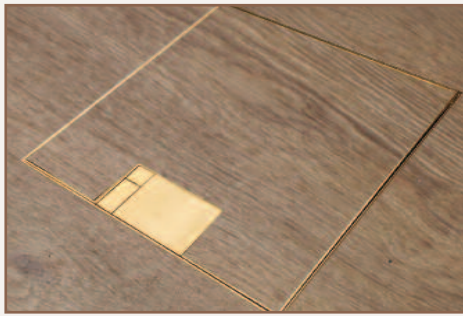

*Standard Finish: M26-BR-TR-SAT*

Frame size 233x250mm  
 Base box size 243x260mm  
 Lid recess - advise on order to suit floor covering  
 Base with 20 & 25mm conduit knockouts in base and sides

*Other Options for the M26-BR:*

- M26-BR-FL-SAT: Satin brass trim flange, recessed lid
- M26-BR-FL-MIR: Mirror Polished brass trim flange, recessed lid
- M26-BR-TR-MIR: Mirror Polished brass trimless, recessed lid
- MIN-FLTLID: Extra to a flat instead of recessed lid
- MIN-LOCK: Extra to supply lid and frame with a cam lock
- SB72RETRO: Retro stlye base box fitting entirely within frame
- 700-BRONZE: Antique Bronze finish (Antique Brass and Jordan Bronze also available)