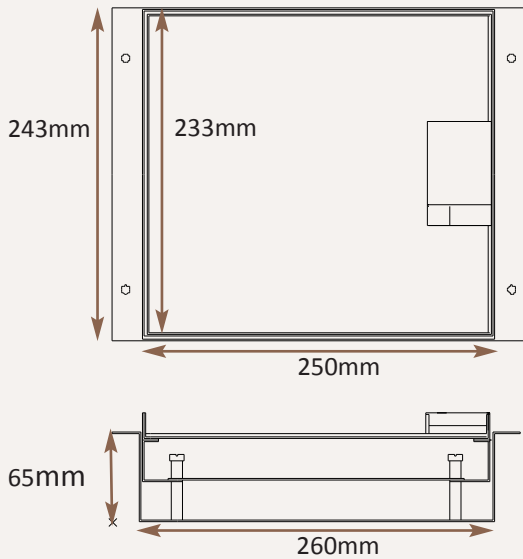

*Standard Finish: M26-BR-TR-SAT*

Frame size 233x250mm  
 Base box size 243x260mm  
 Lid recess - advise on order to suit floor covering  
 Base with 20 & 25mm conduit knockouts in base and sides

*Other Options for the M26-BR:*

- M26-BR-FL-SAT: Satin brass trim flange, recessed lid
- M26-BR-FL-MIR: Mirror Polished brass trim flange, recessed lid
- M26-BR-TR-MIR: Mirror Polished brass trimless, recessed lid
- MIN-FLTLID: Extra to a flat instead of recessed lid
- MIN-LOCK: Extra to supply lid and frame with a cam lock
- SB72RETRO: Retro stlye base box fitting entirely within frame
- 700-BRONZE: Antique Bronze finish (Antique Brass and Jordan Bronze also available)