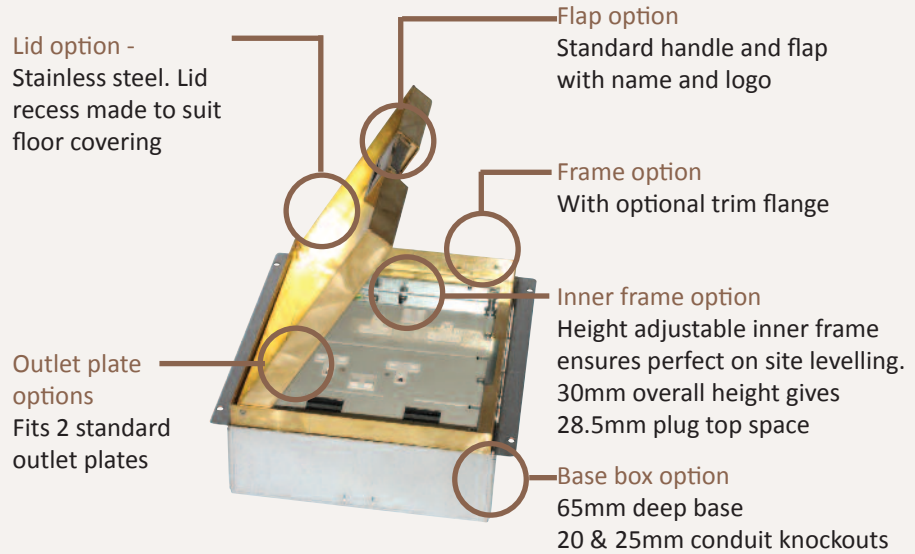

*Standard Finish: M26-BR-TR-SAT*

Frame size 233x250mm  
 Base box size 243x260mm  
 Lid recess - advise on order to suit floor covering  
 Base with 20 & 25mm conduit knockouts in base and sides

*Other Options for the M26-BR:*

- M26-BR-FL-SAT: Satin brass trim flange, recessed lid
- M26-BR-FL-MIR: Mirror Polished brass trim flange, recessed lid
- M26-BR-TR-MIR: Mirror Polished brass trimless, recessed lid
- MIN-FLTLID: Extra to a flat instead of recessed lid
- MIN-LOCK: Extra to supply lid and frame with a cam lock
- SB72RETRO: Retro stlye base box fitting entirely within frame
- 700-BRONZE: Antique Bronze finish (Antique Brass and Jordan Bronze also available)