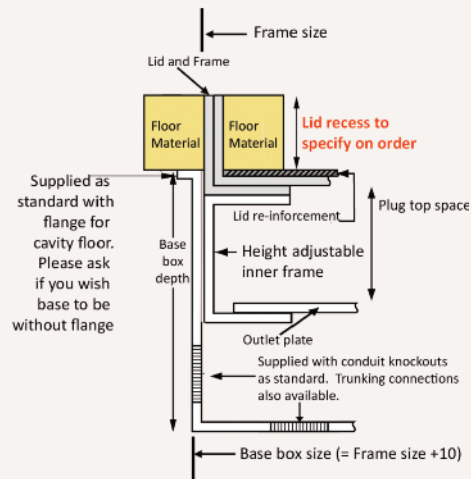

*Standard Finish: M26-BR-TR-SAT*

Frame size 233x250mm  
 Base box size 243x260mm  
 Lid recess - advise on order to suit floor covering  
 Base with 20 & 25mm conduit knockouts in base and sides

*Other Options for the M26-BR:*

- M26-BR-FL-SAT: Satin brass trim flange, recessed lid
- M26-BR-FL-MIR: Mirror Polished brass trim flange, recessed lid
- M26-BR-TR-MIR: Mirror Polished brass trimless, recessed lid
- MIN-FLTLID: Extra to a flat instead of recessed lid
- MIN-LOCK: Extra to supply lid and frame with a cam lock
- SB72RETRO: Retro stlye base box fitting entirely within frame
- 700-BRONZE: Antique Bronze finish (Antique Brass and Jordan Bronze also available)