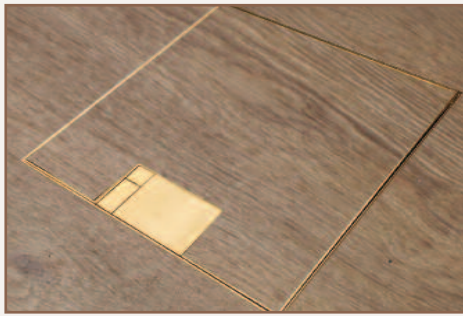

*Standard Finish: M28-BR-TR-SAT*

Frame size 233x250mm  
 Base box size 243x260mm  
 Lid recess - advise on order to suit floor covering  
 Base with 20 & 25mm conduit knockouts in base and sides

Lid option -  
 Stainless steel. Lid  
 recess made to suit  
 floor covering

Outlet plate  
 options  
 Fits 2 standard  
 outlet plates.

*Other Options for the M28-BR:*

- M28-BR-FL-SAT Satin brass trim flange, recessed lid
- M28-BR-FL-MIR Mirror Polished brass trim flange, recessed lid
- M28-BR-TR-MIR Mirror Polished brass trimless, recessed lid
- MIN-FLTLID Extra to a flat instead of recessed lid
- MIN-LOCK Extra to supply lid and frame with a cam lock
- SB72RETRO Retro stlye base box fitting entirely within frame
- 700-BRONZE Antique Bronze finish (Antique Brass and Jordan Bronze also available)