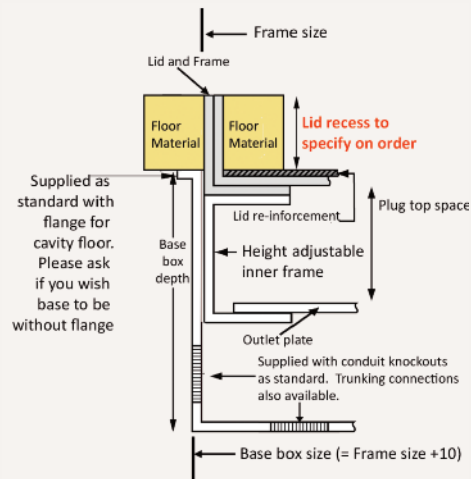

*Standard Finish: M28-BR-TR-SAT*

Frame size 233x250mm  
 Base box size 243x260mm  
 Lid recess - advise on order to suit floor covering  
 Base with 20 & 25mm conduit knockouts in base and sides

Lid option -  
 Stainless steel. Lid  
 recess made to suit  
 floor covering

Outlet plate  
 options  
 Fits 2 standard  
 outlet plates.

*Other Options for the M28-BR:*

- M28-BR-FL-SAT Satin brass trim flange, recessed lid
- M28-BR-FL-MIR Mirror Polished brass trim flange, recessed lid
- M28-BR-TR-MIR Mirror Polished brass trimless, recessed lid
- MIN-FLTLID Extra to a flat instead of recessed lid
- MIN-LOCK Extra to supply lid and frame with a cam lock
- SB72RETRO Retro stlye base box fitting entirely within frame
- 700-BRONZE Antique Bronze finish (Antique Brass and Jordan Bronze also available)