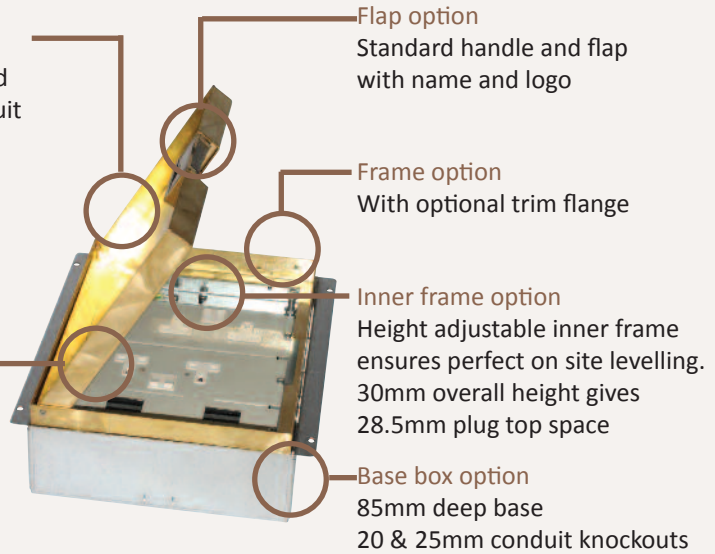

*Standard Finish: M28-BR-TR-SAT*

Frame size 233x250mm  
 Base box size 243x260mm  
 Lid recess - advise on order to suit floor covering  
 Base with 20 & 25mm conduit knockouts in base and sides

Lid option -  
 Stainless steel. Lid  
 recess made to suit  
 floor covering

Outlet plate  
 options  
 Fits 2 standard  
 outlet plates.

*Other Options for the M28-BR:*

- M28-BR-FL-SAT Satin brass trim flange, recessed lid
- M28-BR-FL-MIR Mirror Polished brass trim flange, recessed lid
- M28-BR-TR-MIR Mirror Polished brass trimless, recessed lid
- MIN-FLTLID Extra to a flat instead of recessed lid
- MIN-LOCK Extra to supply lid and frame with a cam lock
- SB72RETRO Retro stlye base box fitting entirely within frame
- 700-BRONZE Antique Bronze finish (Antique Brass and Jordan Bronze also available)