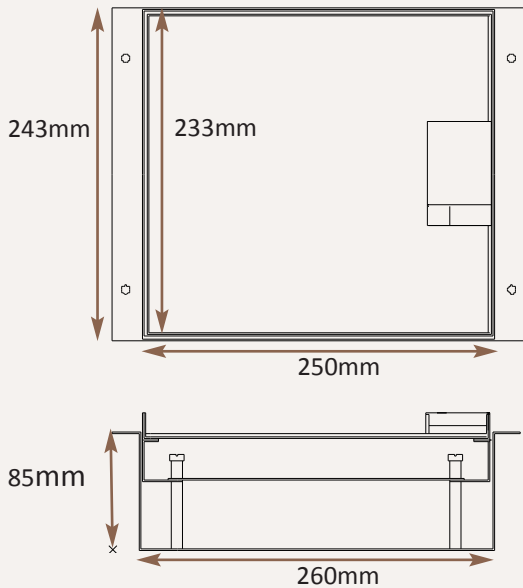

*Standard Finish: M28-BR-TR-SAT*

Frame size 233x250mm  
 Base box size 243x260mm  
 Lid recess - advise on order to suit floor covering  
 Base with 20 & 25mm conduit knockouts in base and sides

Lid option -  
 Stainless steel. Lid  
 recess made to suit  
 floor covering

Outlet plate  
 options  
 Fits 2 standard  
 outlet plates.

*Other Options for the M28-BR:*

- M28-BR-FL-SAT Satin brass trim flange, recessed lid
- M28-BR-FL-MIR Mirror Polished brass trim flange, recessed lid
- M28-BR-TR-MIR Mirror Polished brass trimless, recessed lid
- MIN-FLTLID Extra to a flat instead of recessed lid
- MIN-LOCK Extra to supply lid and frame with a cam lock
- SB72RETRO Retro stlye base box fitting entirely within frame
- 700-BRONZE Antique Bronze finish (Antique Brass and Jordan Bronze also available)