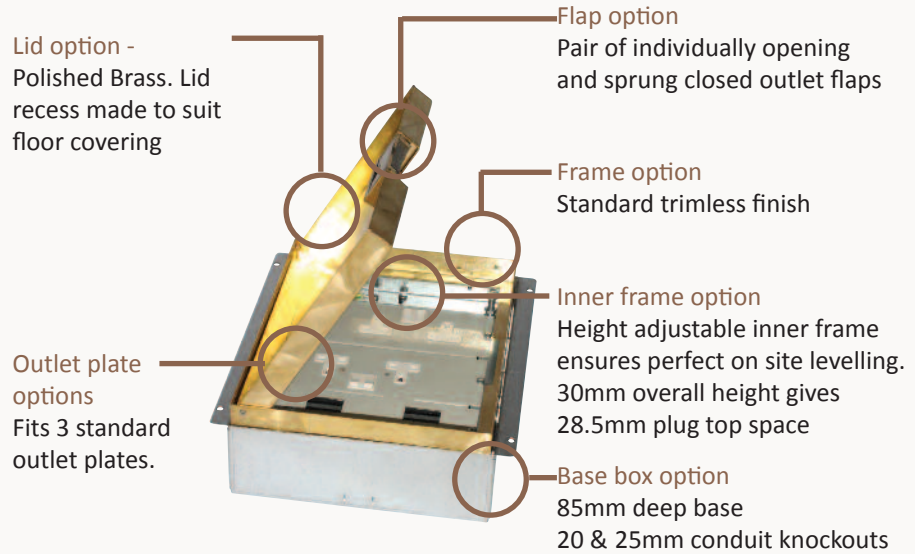

Standard Finish: M38-BR-TR-SAT

Frame size 320x250mm
 Base box size 330x260mm
 Lid recess - advise on order to suit floor covering
 Base with 20 & 25mm conduit knockouts in base and sides

Other Options for the M38-BR:

- M38-BR-FL-SAT Satin brass trim flange, recessed lid
- M38-BR-FL-MIR Mirror Polished brass trim flange, recessed lid
- M38-BR-TR-MIR Mirror Polished brass trimless, recessed lid
- MIN-FLTLID Extra to a flat instead of recessed lid
- MIN-LOCK Extra to supply lid and frame with a cam lock
- SB73RETRO Retro stlye base box fitting entirely within frame
- 700-BRONZE Antique Bronze finish (Antique Brass and Jordan Bronze also available)