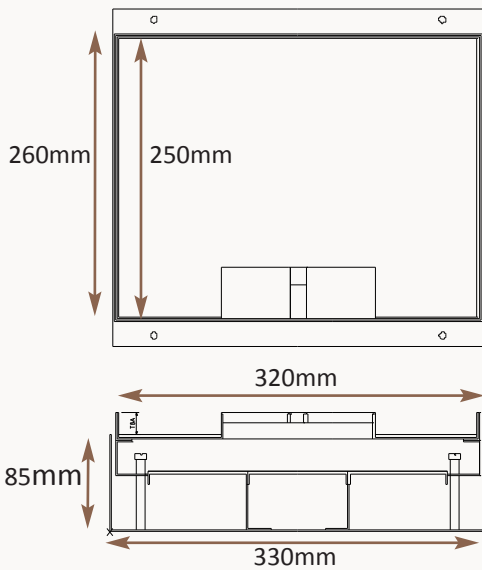

Standard Finish: M38-BR-TR-SAT

Frame size 320x250mm
 Base box size 330x260mm
 Lid recess - advise on order to suit floor covering
 Base with 20 & 25mm conduit knockouts

Other Options for the M38-BR:

- M38-BR-FL-SAT Satin brass 12.5mm trim flange, recessed lid
- M38-BR-FL-MIR Mirror Polished brass 12.5mm trim flange, recessed lid
- M38-BR-TR-MIR Mirror Polished brass trimless, recessed lid
- MIN-FLTLID Extra to a flat instead of recessed lid
- MIN-LOCK Extra to supply lid and frame with a NICKEL cam lock
- SB73RETRO Retro stlye base box fitting entirely within frame
- 700-BRONZE Antique Bronze finish (Antique Brass and Jordan Bronze also available)