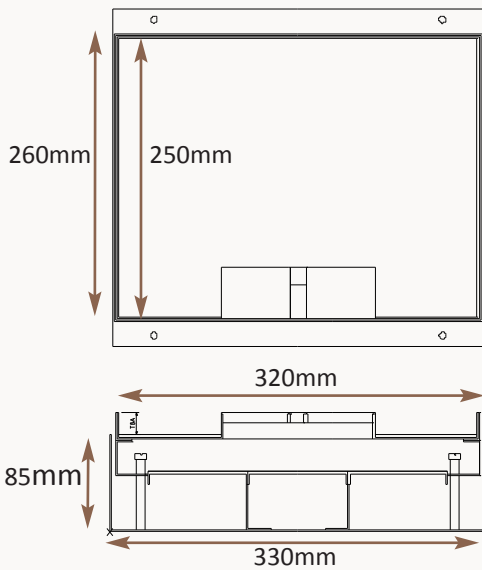

Standard Finish: M38-BR-TR-SAT

Frame size 320x250mm
 Base box size 330x260mm
 Lid recess - advise on order to suit floor covering
 Base with 20 & 25mm conduit knockouts in base and sides

Other Options for the M38-BR:

- M38-BR-FL-SAT Satin brass trim flange, recessed lid
- M38-BR-FL-MIR Mirror Polished brass trim flange, recessed lid
- M38-BR-TR-MIR Mirror Polished brass trimless, recessed lid
- MIN-FLTLID Extra to a flat instead of recessed lid
- MIN-LOCK Extra to supply lid and frame with a cam lock
- SB73RETRO Retro stlye base box fitting entirely within frame
- 700-BRONZE Antique Bronze finish (Antique Brass and Jordan Bronze also available)