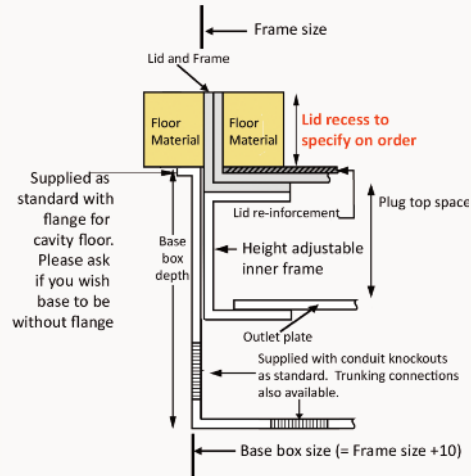

Standard Finish: M38-BR-TR-SAT

Frame size 320x250mm
 Base box size 330x260mm
 Lid recess - advise on order to suit floor covering
 Base with 20 & 25mm conduit knockouts

Other Options for the M38-BR:

- M38-BR-FL-SAT Satin brass 12.5mm trim flange, recessed lid
- M38-BR-FL-MIR Mirror Polished brass 12.5mm trim flange, recessed lid
- M38-BR-TR-MIR Mirror Polished brass trimless, recessed lid
- MIN-FLTLID Extra to a flat instead of recessed lid
- MIN-LOCK Extra to supply lid and frame with a NICKEL cam lock
- SB73RETRO Retro stlye base box fitting entirely within frame
- 700-BRONZE Antique Bronze finish (Antique Brass and Jordan Bronze also available)