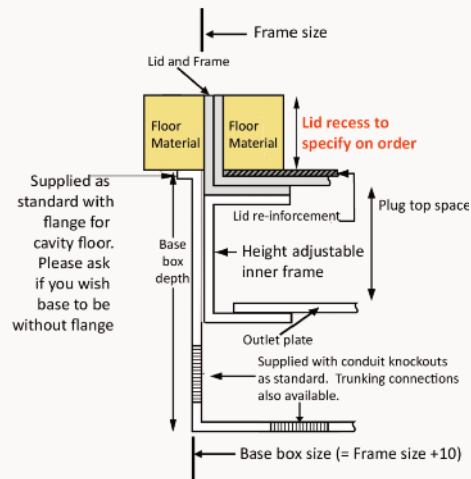

Standard Finish: M38-BR-TR-SAT

Frame size 320x250mm
 Base box size 330x260mm
 Lid recess - advise on order to suit floor covering
 Base with 20 & 25mm conduit knockouts in base and sides

Other Options for the M38-BR:

- M38-BR-FL-SAT Satin brass trim flange, recessed lid
- M38-BR-FL-MIR Mirror Polished brass trim flange, recessed lid
- M38-BR-TR-MIR Mirror Polished brass trimless, recessed lid
- MIN-FLTLID Extra to a flat instead of recessed lid
- MIN-LOCK Extra to supply lid and frame with a cam lock
- SB73RETRO Retro stlye base box fitting entirely within frame
- 700-BRONZE Antique Bronze finish (Antique Brass and Jordan Bronze also available)