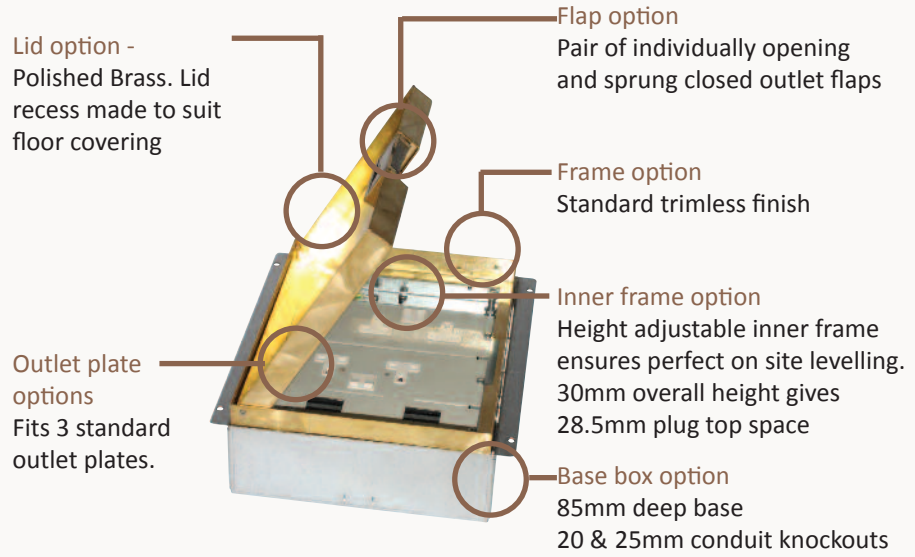

Standard Finish: M38-BR-TR-SAT

Frame size 320x250mm
 Base box size 330x260mm
 Lid recess - advise on order to suit floor covering
 Base with 20 & 25mm conduit knockouts

Other Options for the M38-BR:

- M38-BR-FL-SAT Satin brass 12.5mm trim flange, recessed lid
- M38-BR-FL-MIR Mirror Polished brass 12.5mm trim flange, recessed lid
- M38-BR-TR-MIR Mirror Polished brass trimless, recessed lid
- MIN-FLTLID Extra to a flat instead of recessed lid
- MIN-LOCK Extra to supply lid and frame with a NICKEL cam lock
- SB73RETRO Retro stlye base box fitting entirely within frame
- 700-BRONZE Antique Bronze finish (Antique Brass and Jordan Bronze also available)