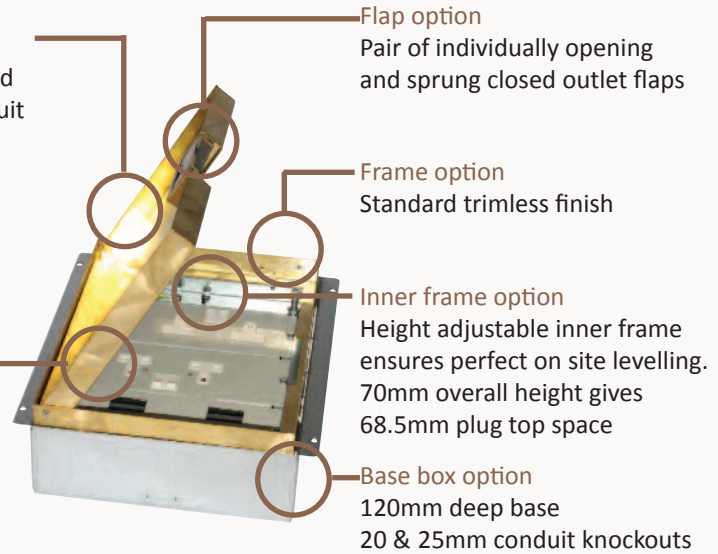

*Standard Finish: M42-BR-TR-SAT*

Frame size 407x250mm  
 Base box size 417x260mm  
 Lid recess - advise on order to suit floor covering  
 Base with 20 & 25mm conduit knockouts in base and sides

Lid option -  
 Polished Brass. Lid  
 recess made to suit  
 floor covering

Outlet plate  
 options  
 Fits 4 standard  
 outlet plates.

*Other Options for the M42-BR:*

- M42-BR-FL-SAT      Satin brass trim flange, recessed lid
- M42-BR-FL-MIR      Mirror Polished brass trim flange, recessed lid
- M42-BR-TR-MIR      Mirror Polished brass trimless, recessed lid
- MIN-FLTLID          Extra to a flat instead of recessed lid
- MIN-LOCK            Extra to supply lid and frame with a cam lock
- SB74RETRO          Retro stlye base box fitting entirely within frame
- 700-BRONZE          Antique Bronze finish (Antique Brass and Jordan Bronze also available)