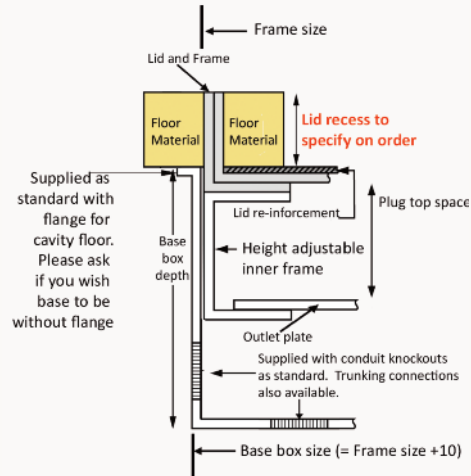

*Standard Finish: M42-BR-TR-SAT*

Frame size 407x250mm  
 Base box size 417x260mm  
 Lid recess - advise on order to suit floor covering  
 Base with 20 & 25mm conduit knockouts in base and sides

Lid option - Brass. Lid recess made to suit floor covering

Outlet plate options Fits 4 standard outlet plates.

*Other Options for the M42-BR:*

- M42-BR-FL-SAT      Satin brass trim flange, recessed lid
- M42-BR-FL-MIR      Mirror Polished brass trim flange, recessed lid
- M42-BR-TR-MIR      Mirror Polished brass trimless, recessed lid
- MIN-FLTLID          Extra to a flat instead of recessed lid
- MIN-LOCK            Extra to supply lid and frame with a cam lock
- SB74RETRO          Retro stlye base box fitting entirely within frame
- 700-BRONZE          Antique Bronze finish (Antique Brass and Jordan Bronze also available)