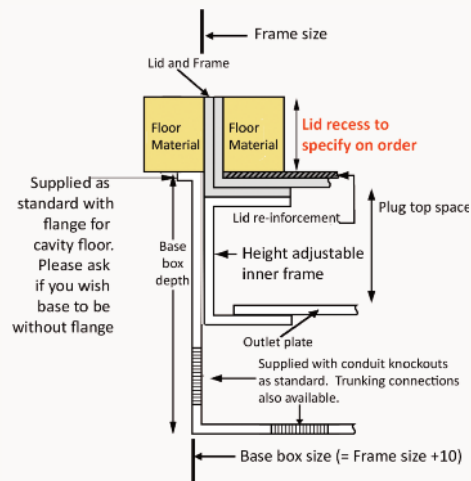

*Standard Finish: M42-BR-TR-SAT*

Frame size 407x250mm  
 Base box size 417x260mm  
 Lid recess - advise on order to suit floor covering  
 Base with 20 & 25mm conduit knockouts in base and sides

Lid option -  
 Polished Brass. Lid  
 recess made to suit  
 floor covering

Outlet plate  
 options  
 Fits 4 standard  
 outlet plates.

*Other Options for the M42-BR:*

- M42-BR-FL-SAT      Satin brass trim flange, recessed lid
- M42-BR-FL-MIR      Mirror Polished brass trim flange, recessed lid
- M42-BR-TR-MIR      Mirror Polished brass trimless, recessed lid
- MIN-FLTLID          Extra to a flat instead of recessed lid
- MIN-LOCK            Extra to supply lid and frame with a cam lock
- SB74RETRO          Retro stlye base box fitting entirely within frame
- 700-BRONZE          Antique Bronze finish (Antique Brass and Jordan Bronze also available)