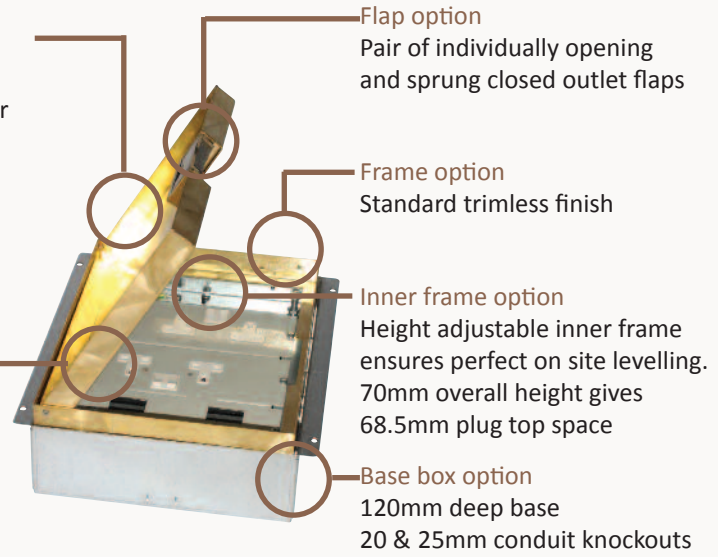

*Standard Finish: M42-BR-TR-SAT*

Frame size 407x250mm  
 Base box size 417x260mm  
 Lid recess - advise on order to suit floor covering  
 Base with 20 & 25mm conduit knockouts in base and sides

Lid option - Brass. Lid recess made to suit floor covering

Outlet plate options Fits 4 standard outlet plates.

*Other Options for the M42-BR:*

- M42-BR-FL-SAT      Satin brass trim flange, recessed lid
- M42-BR-FL-MIR      Mirror Polished brass trim flange, recessed lid
- M42-BR-TR-MIR      Mirror Polished brass trimless, recessed lid
- MIN-FLTLID          Extra to a flat instead of recessed lid
- MIN-LOCK            Extra to supply lid and frame with a cam lock
- SB74RETRO          Retro stlye base box fitting entirely within frame
- 700-BRONZE          Antique Bronze finish (Antique Brass and Jordan Bronze also available)