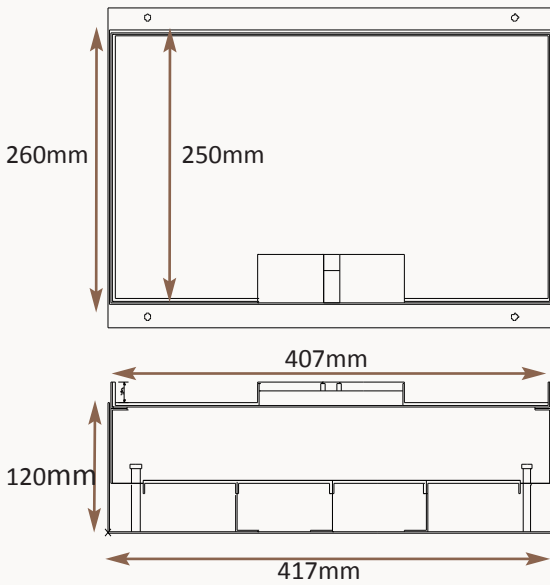

*Standard Finish: M42-BR-TR-SAT*

Frame size 407x250mm  
 Base box size 417x260mm  
 Lid recess - advise on order to suit floor covering  
 Base with 20 & 25mm conduit knockouts in base and sides

Lid option - Brass. Lid recess made to suit floor covering

Outlet plate options Fits 4 standard outlet plates.

*Other Options for the M42-BR:*

- M42-BR-FL-SAT      Satin brass trim flange, recessed lid
- M42-BR-FL-MIR      Mirror Polished brass trim flange, recessed lid
- M42-BR-TR-MIR      Mirror Polished brass trimless, recessed lid
- MIN-FLTLID          Extra to a flat instead of recessed lid
- MIN-LOCK            Extra to supply lid and frame with a cam lock
- SB74RETRO          Retro stlye base box fitting entirely within frame
- 700-BRONZE          Antique Bronze finish (Antique Brass and Jordan Bronze also available)