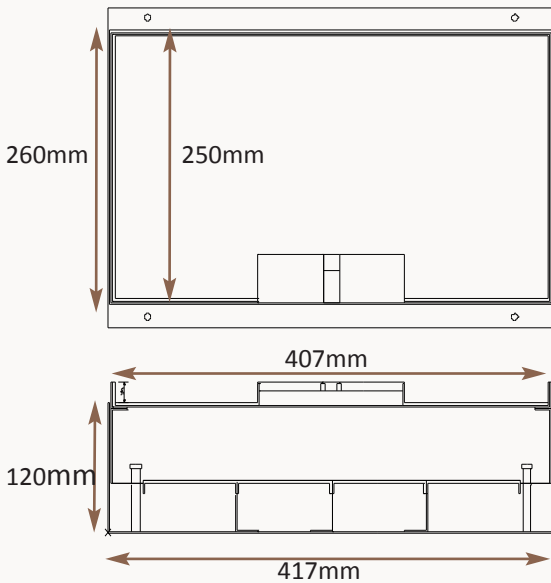

*Standard Finish: M42-BR-TR-SAT*

Frame size 407x250mm  
 Base box size 417x260mm  
 Lid recess - advise on order to suit floor covering  
 Base with 20 & 25mm conduit knockouts in base and sides

Lid option -  
 Polished Brass. Lid  
 recess made to suit  
 floor covering

Outlet plate  
 options  
 Fits 4 standard  
 outlet plates.

*Other Options for the M42-BR:*

- M42-BR-FL-SAT      Satin brass trim flange, recessed lid
- M42-BR-FL-MIR      Mirror Polished brass trim flange, recessed lid
- M42-BR-TR-MIR      Mirror Polished brass trimless, recessed lid
- MIN-FLTLID          Extra to a flat instead of recessed lid
- MIN-LOCK            Extra to supply lid and frame with a cam lock
- SB74RETRO          Retro stlye base box fitting entirely within frame
- 700-BRONZE          Antique Bronze finish (Antique Brass and Jordan Bronze also available)