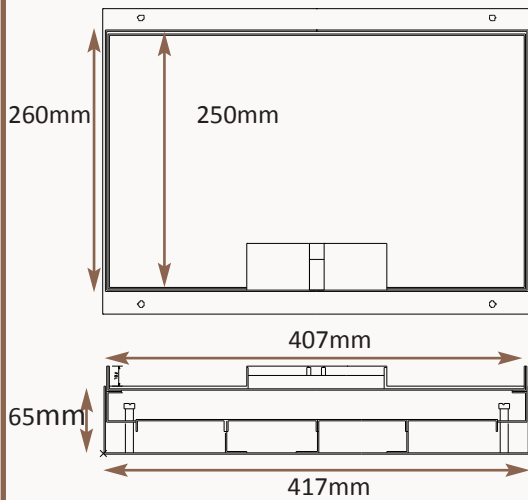

*Standard Finish: M46-BR-TR-SAT*

Lid option -  
Satin Brass. Lid  
recess made to suit  
floor covering

Outlet plate  
options  
Fits 4 standard  
outlet plates.

Frame size 407x250mm  
Base box size 417x260mm  
Lid recess - advise on order to suit floor covering  
Base with 20 & 25mm conduit knockouts in base and sides

*Other Options for the M46-BR:*

- M46-BR-FL-SAT      Satin brass trim flange, recessed lid
- M46-BR-FL-MIR      Mirror Polished brass trim flange, recessed lid
- M46-BR-TR-MIR      Mirror Polished brass trimless, recessed lid
- MIN-FLTLID          Extra to a flat instead of recessed lid
- MIN-LOCK            Extra to supply lid and frame with a cam lock
- SB74RETRO          Retro stlye base box fitting entirely within frame
- 700-BRONZE          Antique Bronze finish (Antique Brass and Jordan Bronze also available)