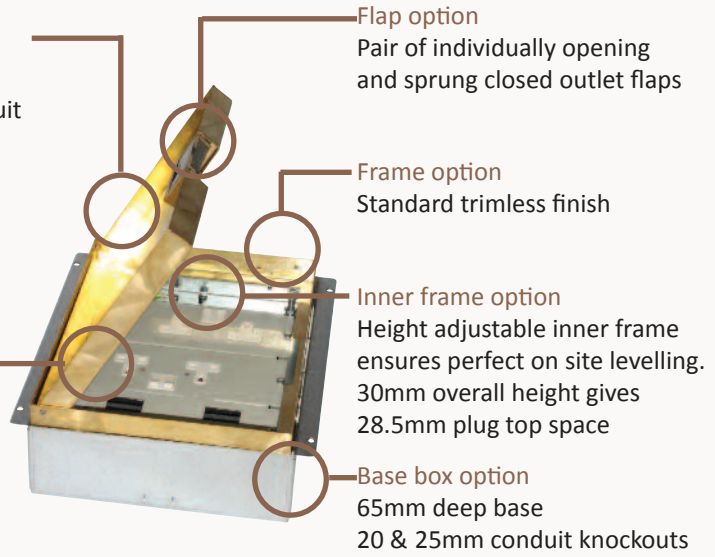

Standard Finish: M46-BR-TR-SAT

Lid option -
Satin Brass. Lid
recess made to suit
floor covering

Outlet plate
options
Fits 4 standard
outlet plates.

Frame size 407x250mm
Base box size 417x260mm
Lid recess - advise on order to suit floor covering
Base with 20 & 25mm conduit knockouts in base and sides

Other Options for the M46-BR:

- M46-BR-FL-SAT Satin brass trim flange, recessed lid
- M46-BR-FL-MIR Mirror Polished brass trim flange, recessed lid
- M46-BR-TR-MIR Mirror Polished brass trimless, recessed lid
- MIN-FLTLID Extra to a flat instead of recessed lid
- MIN-LOCK Extra to supply lid and frame with a cam lock
- SB74RETRO Retro stlye base box fitting entirely within frame
- 700-BRONZE Antique Bronze finish (Antique Brass and Jordan Bronze also available)