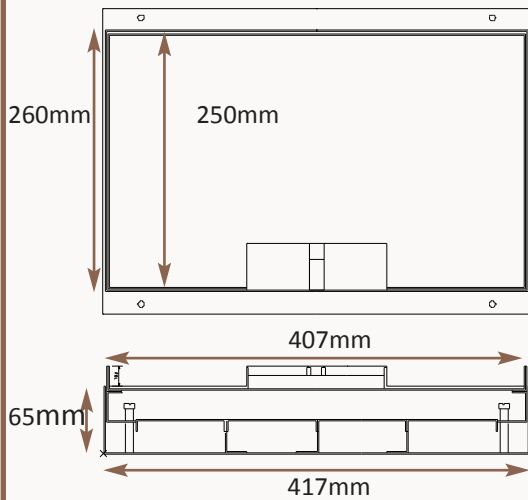

Standard Finish: M46-BR-TR-SAT

Lid option -
Satin Brass. Lid
recess made to suit
floor covering

Outlet plate
options
Fits 4 standard
outlet plates.

Frame size 407x250mm
Base box size 417x260mm
Lid recess - advise on order to suit floor covering
Base with 20 & 25mm conduit knockouts in base and sides

Other Options for the M46-BR:

- M46-BR-FL-SAT Satin brass trim flange, recessed lid
- M46-BR-FL-MIR Mirror Polished brass trim flange, recessed lid
- M46-BR-TR-MIR Mirror Polished brass trimless, recessed lid
- MIN-FLTLID Extra to a flat instead of recessed lid
- MIN-LOCK Extra to supply lid and frame with a cam lock
- SB74RETRO Retro stlye base box fitting entirely within frame
- 700-BRONZE Antique Bronze finish (Antique Brass and Jordan Bronze also available)