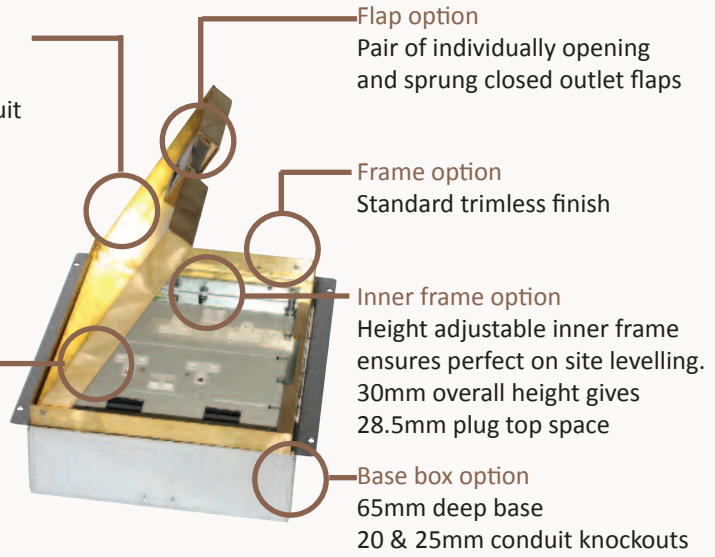

*Standard Finish: M46-BR-TR-SAT*

Lid option -  
Satin Brass. Lid  
recess made to suit  
floor covering

Outlet plate  
options  
Fits 4 standard  
outlet plates.

Frame size 407x250mm  
Base box size 417x260mm  
Lid recess - advise on order to suit floor covering  
Base with 20 & 25mm conduit knockouts in base and sides

*Other Options for the M46-BR:*

- M46-BR-FL-SAT      Satin brass trim flange, recessed lid
- M46-BR-FL-MIR      Mirror Polished brass trim flange, recessed lid
- M46-BR-TR-MIR      Mirror Polished brass trimless, recessed lid
- MIN-FLTLID          Extra to a flat instead of recessed lid
- MIN-LOCK            Extra to supply lid and frame with a cam lock
- SB74RETRO          Retro stlye base box fitting entirely within frame
- 700-BRONZE          Antique Bronze finish (Antique Brass and Jordan Bronze also available)