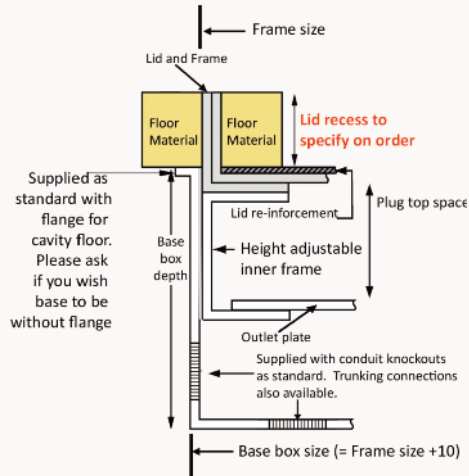

*Standard Finish: M46-BR-TR-SAT*

Lid option -  
Satin Brass. Lid  
recess made to suit  
floor covering

Outlet plate  
options  
Fits 4 standard  
outlet plates.

Frame size 407x250mm  
Base box size 417x260mm  
Lid recess - advise on order to suit floor covering  
Base with 20 & 25mm conduit knockouts in base and sides

*Other Options for the M46-BR:*

- M46-BR-FL-SAT      Satin brass trim flange, recessed lid
- M46-BR-FL-MIR      Mirror Polished brass trim flange, recessed lid
- M46-BR-TR-MIR      Mirror Polished brass trimless, recessed lid
- MIN-FLTLID          Extra to a flat instead of recessed lid
- MIN-LOCK            Extra to supply lid and frame with a cam lock
- SB74RETRO          Retro stlye base box fitting entirely within frame
- 700-BRONZE          Antique Bronze finish (Antique Brass and Jordan Bronze also available)