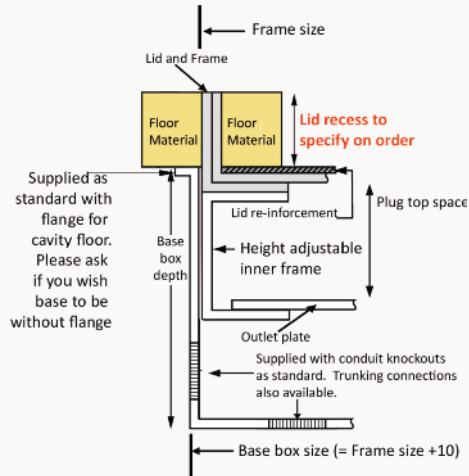

Standard Finish: M46-BR-TR-SAT

Lid option -
Satin Brass. Lid
recess made to suit
floor covering

Outlet plate
options
Fits 4 standard
outlet plates.

Frame size 407x250mm
Base box size 417x260mm
Lid recess - advise on order to suit floor covering
Base with 20 & 25mm conduit knockouts in base and sides

Other Options for the M46-BR:

- M46-BR-FL-SAT Satin brass trim flange, recessed lid
- M46-BR-FL-MIR Mirror Polished brass trim flange, recessed lid
- M46-BR-TR-MIR Mirror Polished brass trimless, recessed lid
- MIN-FLTLID Extra to a flat instead of recessed lid
- MIN-LOCK Extra to supply lid and frame with a cam lock
- SB74RETRO Retro stlye base box fitting entirely within frame
- 700-BRONZE Antique Bronze finish (Antique Brass and Jordan Bronze also available)