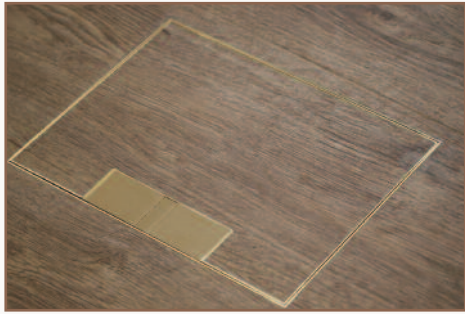

Standard Finish: M46-BR-TR-SAT

Lid option -
Satin Brass. Lid
recess made to suit
floor covering

Outlet plate
options
Fits 4 standard
outlet plates.

Frame size 407x250mm
Base box size 417x260mm
Lid recess - advise on order to suit floor covering
Base with 20 & 25mm conduit knockouts in base and sides

Other Options for the M46-BR:

- M46-BR-FL-SAT Satin brass trim flange, recessed lid
- M46-BR-FL-MIR Mirror Polished brass trim flange, recessed lid
- M46-BR-TR-MIR Mirror Polished brass trimless, recessed lid
- MIN-FLTLID Extra to a flat instead of recessed lid
- MIN-LOCK Extra to supply lid and frame with a cam lock
- SB74RETRO Retro stlye base box fitting entirely within frame
- 700-BRONZE Antique Bronze finish (Antique Brass and Jordan Bronze also available)