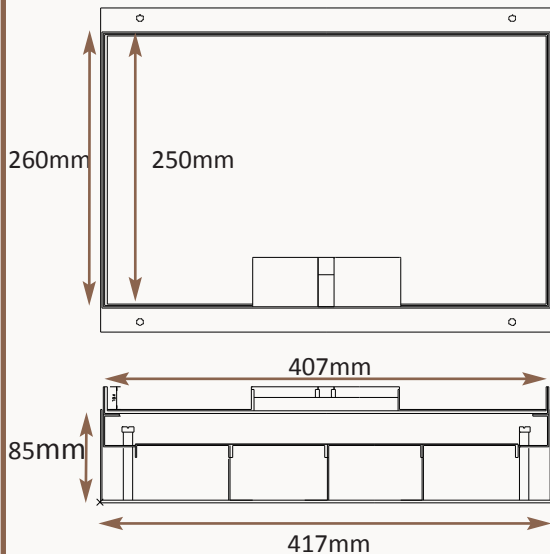

Standard Finish: M48-BR-TR-SAT

Lid option -
Polished Brass. Lid
recess made to suit
floor covering

Outlet plate
options
Fits 4 standard
outlet plates.

Frame size 407x250mm
Base box size 417x260mm
Lid recess - advise on order to suit floor covering
Base with 20 & 25mm conduit knockouts in base and sides

Other Options for the M48-BR:

- M48-BR-FL-SAT Satin brass trim flange, recessed lid
- M48-BR-FL-MIR Mirror Polished brass trim flange, recessed lid
- M48-BR-TR-MIR Mirror Polished brass trimless, recessed lid
- MIN-FLTLID Extra to a flat instead of recessed lid
- MIN-LOCK Extra to supply lid and frame with a cam lock
- SB74RETRO Retro stlye base box fitting entirely within frame
- 700-BRONZE Antique Bronze finish (Antique Brass and Jordan Bronze also available)