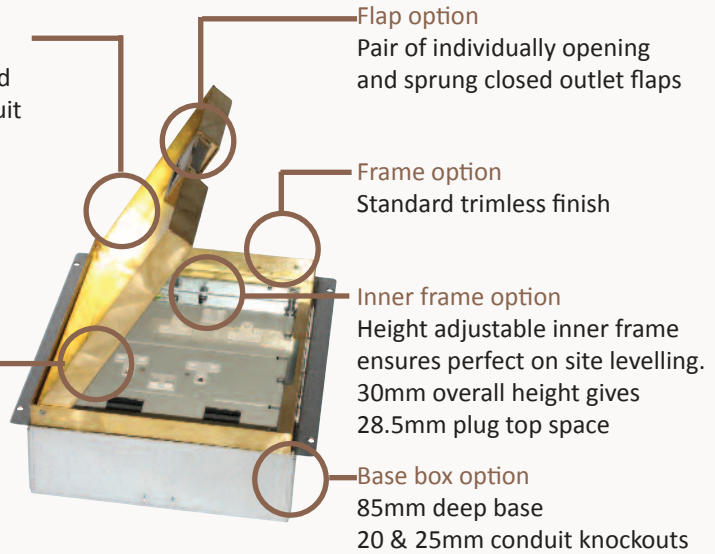

Standard Finish: M48-BR-TR-SAT

Lid option -
Polished Brass. Lid
recess made to suit
floor covering

Outlet plate
options
Fits 4 standard
outlet plates.

Frame size 407x250mm
Base box size 417x260mm
Lid recess - advise on order to suit floor covering
Base with 20 & 25mm conduit knockouts in base and sides

Other Options for the M48-BR:

- M48-BR-FL-SAT Satin brass trim flange, recessed lid
- M48-BR-FL-MIR Mirror Polished brass trim flange, recessed lid
- M48-BR-TR-MIR Mirror Polished brass trimless, recessed lid
- MIN-FLTLID Extra to a flat instead of recessed lid
- MIN-LOCK Extra to supply lid and frame with a cam lock
- SB74RETRO Retro stlye base box fitting entirely within frame
- 700-BRONZE Antique Bronze finish (Antique Brass and Jordan Bronze also available)