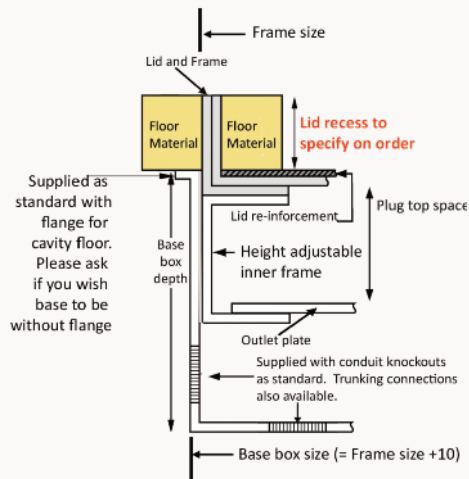

Standard Finish: M48-BR-TR-SAT

Lid option -
Polished Brass. Lid
recess made to suit
floor covering

Outlet plate
options
Fits 4 standard
outlet plates.

Frame size 407x250mm
Base box size 417x260mm
Lid recess - advise on order to suit floor covering
Base with 20 & 25mm conduit knockouts in base and sides

Other Options for the M48-BR:

- M48-BR-FL-SAT Satin brass trim flange, recessed lid
- M48-BR-FL-MIR Mirror Polished brass trim flange, recessed lid
- M48-BR-TR-MIR Mirror Polished brass trimless, recessed lid
- MIN-FLTLID Extra to a flat instead of recessed lid
- MIN-LOCK Extra to supply lid and frame with a cam lock
- SB74RETRO Retro stlye base box fitting entirely within frame
- 700-BRONZE Antique Bronze finish (Antique Brass and Jordan Bronze also available)