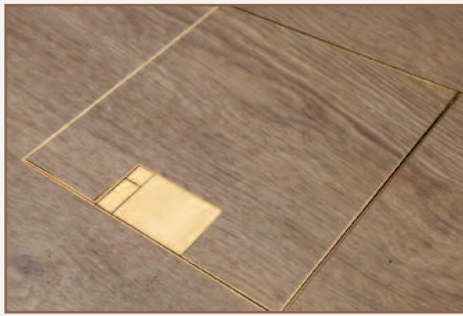

*Standard Finish: MM2-BR-TR-SAT*

Frame size 200x200mm  
 Base box size 210x210mm  
 Lid recess - advise on order to suit floor covering  
 Base with 20 & 25mm conduit knockouts in base and sides

*Other Options for the MM2-BR:*

- MM2-BR-FL-SAT     Satin brass trim flange, recessed lid
- MM2-BR-FL-MIR     Mirror Polished brass trim flange, recessed lid
- MM2-BR-TR-MIR     Mirror Polished brass trimless, recessed lid
- MIN-FLTLID     Extra to a flat instead of recessed lid
- MIN-LOCK     Extra to supply lid and frame with a cam lock
- SB7MRETRO     Retro stlye base box fitting entirely within frame
- 700-BRONZE     Antique Bronze finish (Antique Brass and Jordan Bronze also available)