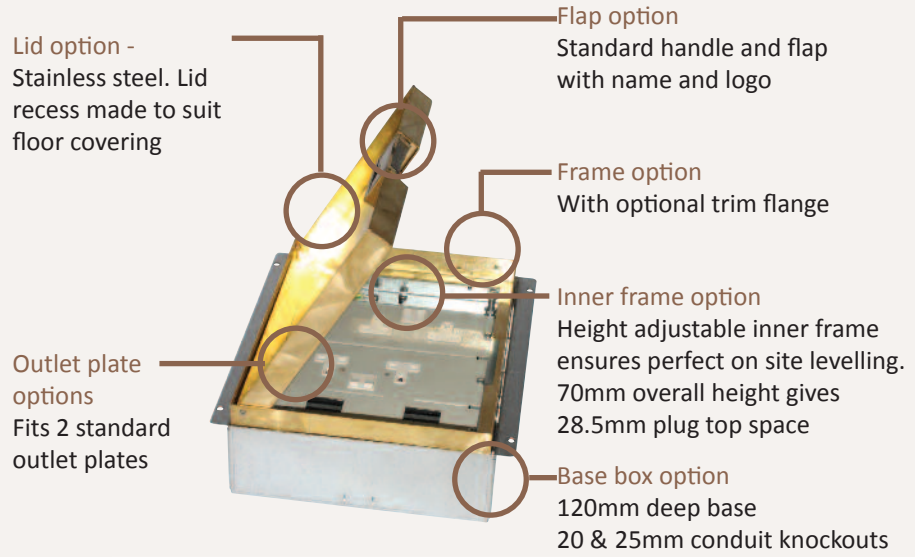

*Standard Finish: MM2-BR-TR-SAT*

Frame size 200x200mm  
 Base box size 210x210mm  
 Lid recess - advise on order to suit floor covering  
 Base with 20 & 25mm conduit knockouts in base and sides

*Other Options for the MM2-BR:*

- MM2-BR-FL-SAT     Satin brass trim flange, recessed lid
- MM2-BR-FL-MIR     Mirror Polished brass trim flange, recessed lid
- MM2-BR-TR-MIR     Mirror Polished brass trimless, recessed lid
- MIN-FLTLID     Extra to a flat instead of recessed lid
- MIN-LOCK     Extra to supply lid and frame with a cam lock
- SB7MRETRO     Retro stlye base box fitting entirely within frame
- 700-BRONZE     Antique Bronze finish (Antique Brass and Jordan Bronze also available)

	IMAGE TO FOLLOW	IMAGE TO FOLLOW
	IMAGE TO FOLLOW	
	IMAGE TO FOLLOW	IMAGE TO FOLLOW
		IMAGE TO FOLLOW
	IMAGE TO FOLLOW	IMAGE TO FOLLOW