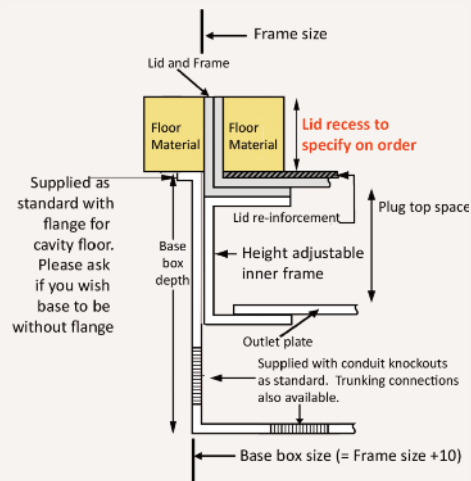

*Standard Finish: MM2-BR-TR-SAT*

Frame size 200x200mm  
 Base box size 210x210mm  
 Lid recess - advise on order to suit floor covering  
 Base with 20 & 25mm conduit knockouts in base and sides

*Other Options for the MM2-BR:*

- MM2-BR-FL-SAT     Satin brass trim flange, recessed lid
- MM2-BR-FL-MIR     Mirror Polished brass trim flange, recessed lid
- MM2-BR-TR-MIR     Mirror Polished brass trimless, recessed lid
- MIN-FLTLID     Extra to a flat instead of recessed lid
- MIN-LOCK     Extra to supply lid and frame with a cam lock
- SB7MRETRO     Retro stlye base box fitting entirely within frame
- 700-BRONZE     Antique Bronze finish (Antique Brass and Jordan Bronze also available)

	IMAGE TO FOLLOW	IMAGE TO FOLLOW
	IMAGE TO FOLLOW	
	IMAGE TO FOLLOW	IMAGE TO FOLLOW
		IMAGE TO FOLLOW
	IMAGE TO FOLLOW	IMAGE TO FOLLOW