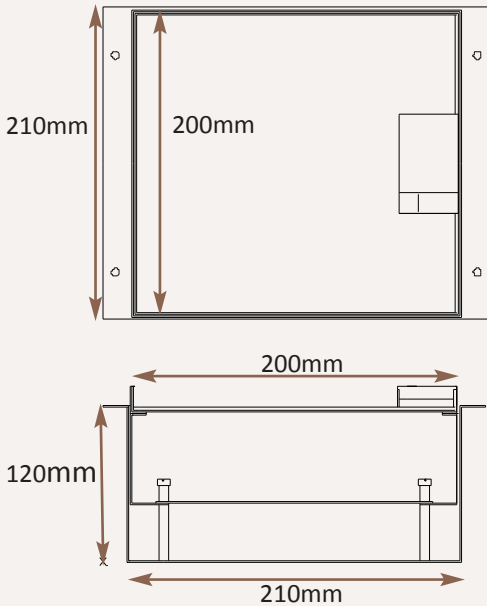

*Standard Finish: MM2-BR-TR-SAT*

Frame size 200x200mm  
 Base box size 210x210mm  
 Lid recess - advise on order to suit floor covering  
 Base with 20 & 25mm conduit knockouts in base and sides

*Other Options for the MM2-BR:*

- MM2-BR-FL-SAT     Satin brass trim flange, recessed lid
- MM2-BR-FL-MIR     Mirror Polished brass trim flange, recessed lid
- MM2-BR-TR-MIR     Mirror Polished brass trimless, recessed lid
- MIN-FLTLID     Extra to a flat instead of recessed lid
- MIN-LOCK     Extra to supply lid and frame with a cam lock
- SB7MRETRO     Retro stlye base box fitting entirely within frame
- 700-BRONZE     Antique Bronze finish (Antique Brass and Jordan Bronze also available)