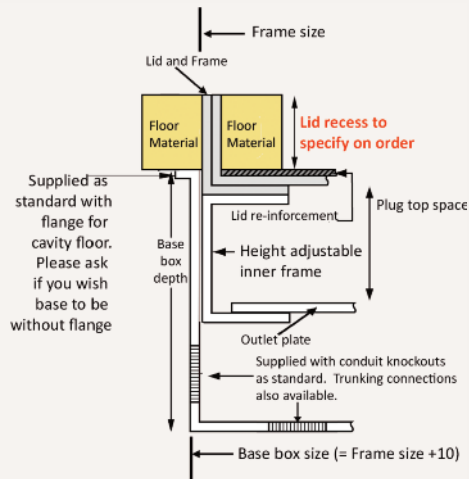

Standard Finish: MM6-BR-TR-SAT

Frame size 200x200mm
 Base box size 210x210mm
 Lid recess - advise on order to suit floor covering
 Base with 20 & 25mm conduit knockouts in base and sides

Other Options for the MM6-BR:

- MM6-BR-FL-SAT Satin brass trim flange, recessed lid
- MM6-BR-FL-MIR Mirror Polished brass trim flange, recessed lid
- MM6-BR-TR-MIR Mirror Polished brass trimless, recessed lid
- MIN-FLTLID Extra to a flat instead of recessed lid
- MIN-LOCK Extra to supply lid and frame with a cam lock
- SB7MRETRO Retro stlye base box fitting entirely within frame
- 700-BRONZE Antique Bronze finish (Antique Brass and Jordan Bronze also available)