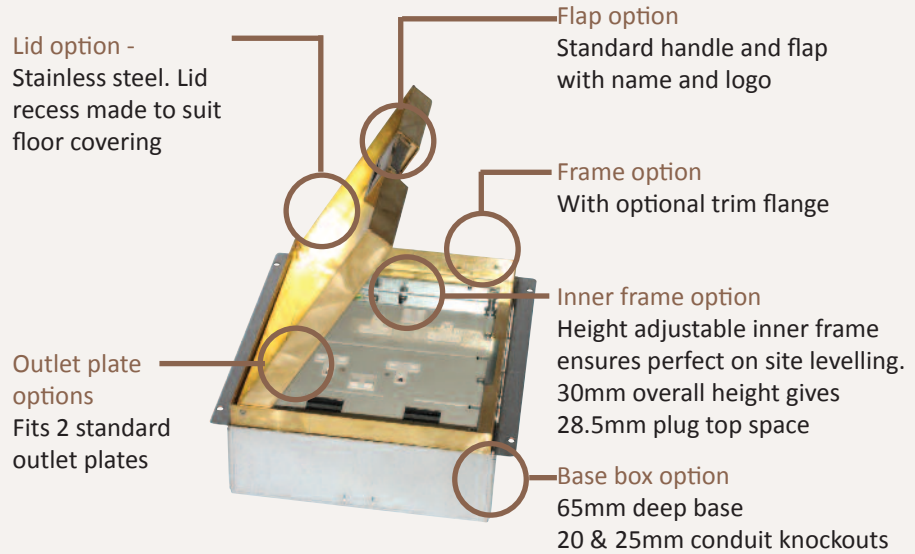

Standard Finish: MM6-BR-TR-SAT

Frame size 200x200mm
 Base box size 210x210mm
 Lid recess - advise on order to suit floor covering
 Base with 20 & 25mm conduit knockouts in base and sides

Other Options for the MM6-BR:

- MM6-BR-FL-SAT Satin brass trim flange, recessed lid
- MM6-BR-FL-MIR Mirror Polished brass trim flange, recessed lid
- MM6-BR-TR-MIR Mirror Polished brass trimless, recessed lid
- MIN-FLTLID Extra to a flat instead of recessed lid
- MIN-LOCK Extra to supply lid and frame with a cam lock
- SB7MRETRO Retro stlye base box fitting entirely within frame
- 700-BRONZE Antique Bronze finish (Antique Brass and Jordan Bronze also available)