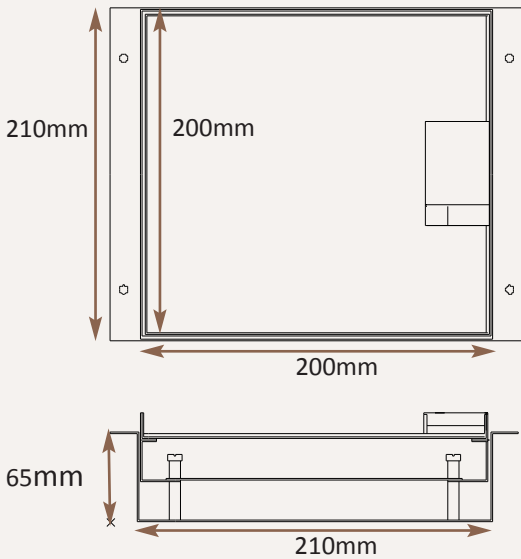

Standard Finish: MM6-BR-TR-SAT

Frame size 200x200mm
 Base box size 210x210mm
 Lid recess - advise on order to suit floor covering
 Base with 20 & 25mm conduit knockouts in base and sides

Other Options for the MM6-BR:

- MM6-BR-FL-SAT Satin brass trim flange, recessed lid
- MM6-BR-FL-MIR Mirror Polished brass trim flange, recessed lid
- MM6-BR-TR-MIR Mirror Polished brass trimless, recessed lid
- MIN-FLTLID Extra to a flat instead of recessed lid
- MIN-LOCK Extra to supply lid and frame with a cam lock
- SB7MRETRO Retro stlye base box fitting entirely within frame
- 700-BRONZE Antique Bronze finish (Antique Brass and Jordan Bronze also available)