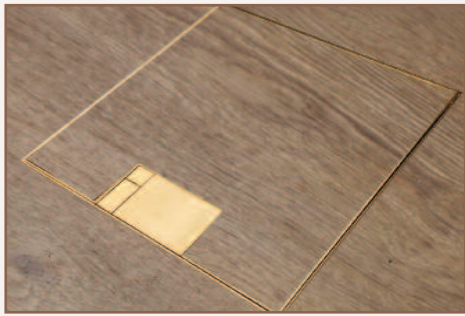

Standard Finish: MM6-BR-TR-SAT

Frame size 200x200mm
 Base box size 210x210mm
 Lid recess - advise on order to suit floor covering
 Base with 20 & 25mm conduit knockouts in base and sides

Other Options for the MM6-BR:

- MM6-BR-FL-SAT Satin brass trim flange, recessed lid
- MM6-BR-FL-MIR Mirror Polished brass trim flange, recessed lid
- MM6-BR-TR-MIR Mirror Polished brass trimless, recessed lid
- MIN-FLTLID Extra to a flat instead of recessed lid
- MIN-LOCK Extra to supply lid and frame with a cam lock
- SB7MRETRO Retro stlye base box fitting entirely within frame
- 700-BRONZE Antique Bronze finish (Antique Brass and Jordan Bronze also available)