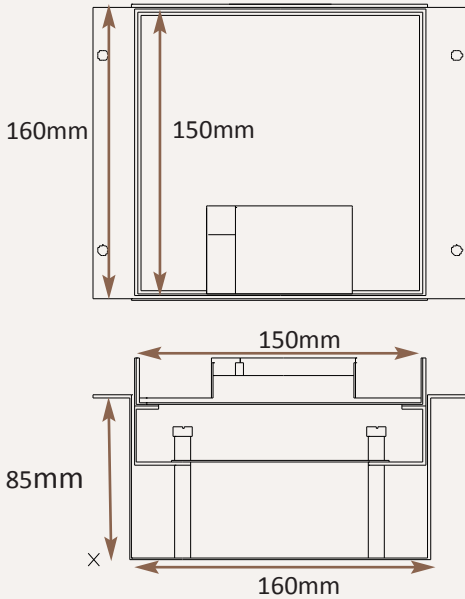

Standard Finish: MS8-BR-TR-SAT

Frame size 150x150mm
 Base box size 160x160mm
 Lid recess - advise on order to suit floor covering
 Base with 20 & 25mm conduit knockouts in base and sides

Other Options for the MS8-BR:

- MS8-BR-FL-SAT Satin brass trim flange, recessed lid
- MS8-BR-FL-MIR Mirror Polished brass trim flange, recessed lid
- MS8-BR-TR-MIR Mirror Polished brass trimless, recessed lid
- MIN-FLTLID Extra to a flat instead of recessed lid
- MIN-LOCK Extra to supply lid and frame with a cam lock
- SB7SRETRO Retro stlye base box fitting entirely within frame
- MIN-BRONZE Antique Bronze finish (Antique Brass and Jordan Bronze also available)