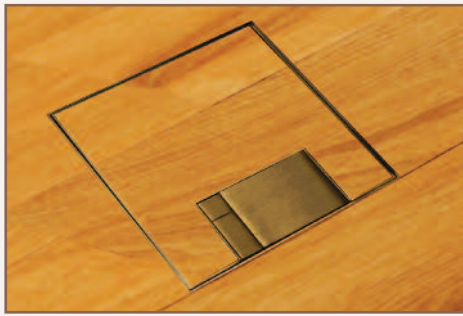

Standard Finish: MS8-BR-TR-SAT

Frame size 150x150mm
 Base box size 160x160mm
 Lid recess - advise on order to suit floor covering
 Base with 20 & 25mm conduit knockouts in base and sides

Other Options for the MS8-BR:

- MS8-BR-FL-SAT Satin brass trim flange, recessed lid
- MS8-BR-FL-MIR Mirror Polished brass trim flange, recessed lid
- MS8-BR-TR-MIR Mirror Polished brass trimless, recessed lid
- MIN-FLTLID Extra to a flat instead of recessed lid
- MIN-LOCK Extra to supply lid and frame with a cam lock
- SB7SRETRO Retro stlye base box fitting entirely within frame
- MIN-BRONZE Antique Bronze finish (Antique Brass and Jordan Bronze also available)