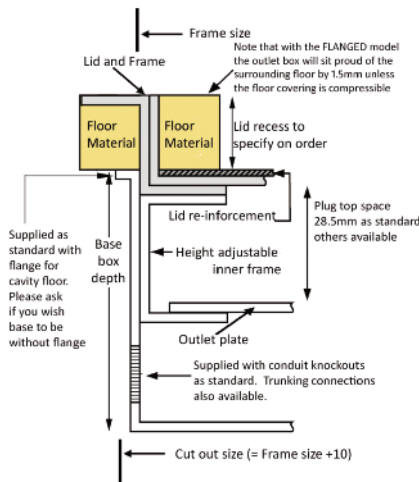

Standard Finish with optional trim flange

Frame size 300x300mm with 12mm visible trim flange
 Base box size 310x310mm
 Lid recess - advise on order to suit floor covering
 Base with 20 & 25mm conduit knockouts in base and sides

Lid option -
 Brass. Lid recess
 made to suit floor
 covering

Outlet plate
 options
 Fits 3 standard
 outlet plates.

Optional Extras

- SBOX-700+BR Extra to supply box in 2mm brass, with 4mm thick
 infill plate to withstand larger loads
- SBOX-700CLHANST Extra to supply the handle without the Cableduct name
- SBOX-700NOLOGO Extra to supply the flap without the Cableduct logo
- SBOX-700-FTLID Extra to a flat instead of recessed lid
- SBOX-700-LOCK Extra to supply lid and frame with a cam lock
- SBOX-700-BRONZE Extra to a supply with Antique Bronze coating
- SBOX-700-BR-AB Extra to a supply with Antique Brass coating
- SBOX-700-BR-JB Extra to a supply with Jordan Bronze coating
- SSB74RETRO Retro style base box fitting entirely within frame