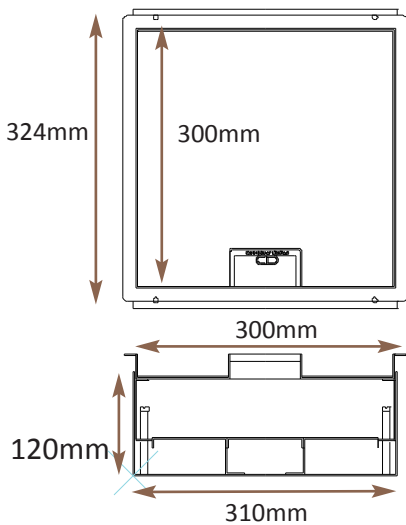

Standard Finish with optional trim flange

Frame size 300x300mm with 12mm visible trim flange
 Base box size 310x310mm
 Lid recess - advise on order to suit floor covering
 Base with 20 & 25mm conduit knockouts in base and sides

Lid option -
 Brass. Lid recess
 made to suit floor
 covering

Outlet plate
 options
 Fits 3 standard
 outlet plates.

Optional Extras

- SBOX-700+BR Extra to supply box in 2mm brass, with 4mm thick
 infill plate to withstand larger loads
- SBOX-700CLHANST Extra to supply the handle without the Cableduct name
- SBOX-700NOLOGO Extra to supply the flap without the Cableduct logo
- SBOX-700-FTLID Extra to a flat instead of recessed lid
- SBOX-700-LOCK Extra to supply lid and frame with a cam lock
- SBOX-700-BRONZE Extra to a supply with Antique Bronze coating
- SBOX-700-BR-AB Extra to a supply with Antique Brass coating
- SBOX-700-BR-JB Extra to a supply with Jordan Bronze coating
- SSB74RETRO Retro style base box fitting entirely within frame