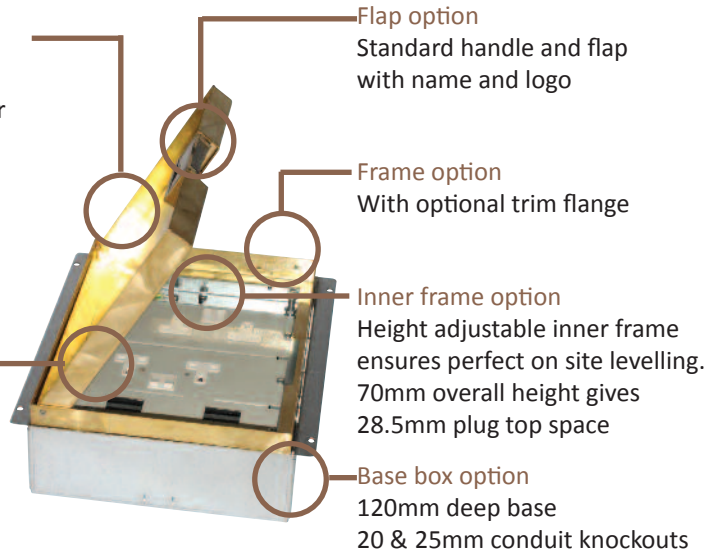

Standard Finish with optional trim flange

Frame size 300x300mm with 12mm visible trim flange
 Base box size 310x310mm
 Lid recess - advise on order to suit floor covering
 Base with 20 & 25mm conduit knockouts in base and sides

Lid option -
 Brass. Lid recess
 made to suit floor
 covering

Outlet plate
 options
 Fits 3 standard
 outlet plates.

Optional Extras

- SBOX-700+BR Extra to supply box in 2mm brass, with 4mm thick
 infill plate to withstand larger loads
- SBOX-700CLHANST Extra to supply the handle without the Cableduct name
- SBOX-700NOLOGO Extra to supply the flap without the Cableduct logo
- SBOX-700-FTLID Extra to a flat instead of recessed lid
- SBOX-700-LOCK Extra to supply lid and frame with a cam lock
- SBOX-700-BRONZE Extra to a supply with Antique Bronze coating
- SBOX-700-BR-AB Extra to a supply with Antique Brass coating
- SBOX-700-BR-JB Extra to a supply with Jordan Bronze coating
- SSB74RETRO Retro style base box fitting entirely within frame