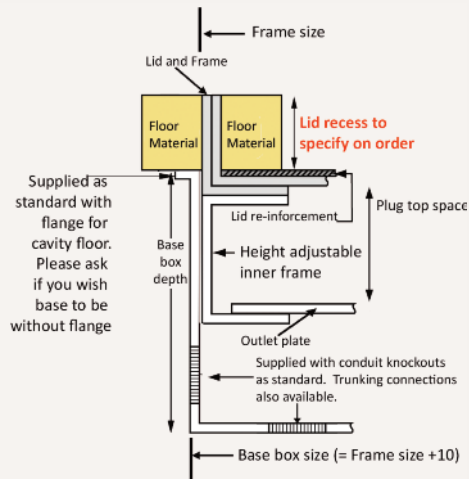

Standard Finish

Frame size 300x300mm
 Base box size 310x310mm
 Lid recess - advise on order to suit floor covering
 Base with 20 & 25mm conduit knockouts

Optional Extras

- SBOX-700+BR Extra to supply box in 2mm brass, with 4mm thick infill plate to withstand larger loads
- SBOX-700CLHANST Extra to supply the handle without the Cableduct name
- SBOX-700NOLOGO Extra to supply the flap without the Cableduct logo
- SBOX-700-FTLID Extra to a flat instead of recessed lid
- SBOX-700-LOCK Extra to supply lid and frame with a cam lock
- SBOX-700-BRONZE Extra to a supply with Antique Bronze coating
- SBOX-700-BR-AB Extra to a supply with Antique Brass coating
- SBOX-700-BR-JB Extra to a supply with Jordan Bronze coating
- SB7068-RETRO Retro style base box fitting entirely within frame