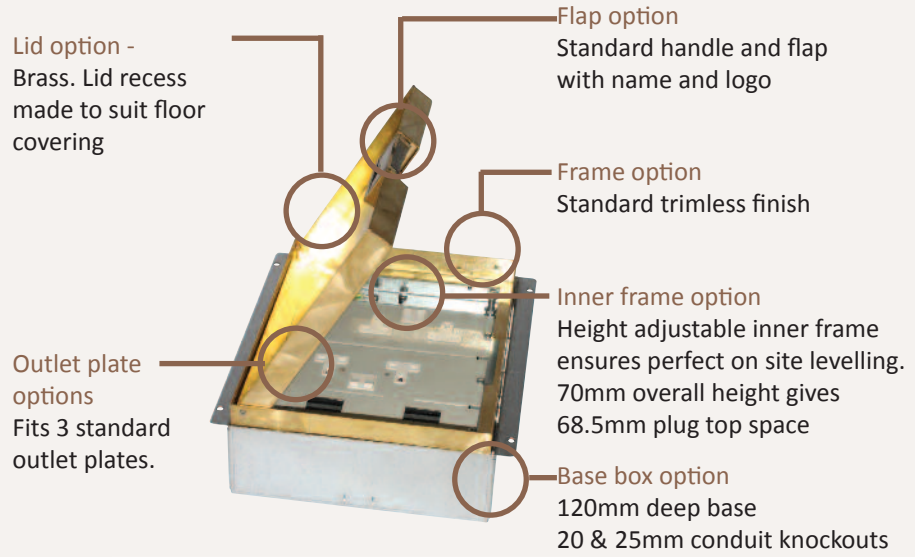

Standard Finish

Frame size 300x300mm
 Base box size 310x310mm
 Lid recess - advise on order to suit floor covering
 Base with 20 & 25mm conduit knockouts

Optional Extras

- SBOX-700+BR Extra to supply box in 2mm brass, with 4mm thick infill plate to withstand larger loads
- SBOX-700CLHANST Extra to supply the handle without the Cableduct name
- SBOX-700NOLOGO Extra to supply the flap without the Cableduct logo
- SBOX-700-FTLID Extra to a flat instead of recessed lid
- SBOX-700-LOCK Extra to supply lid and frame with a cam lock
- SBOX-700-BRONZE Extra to a supply with Antique Bronze coating
- SBOX-700-BR-AB Extra to a supply with Antique Brass coating
- SBOX-700-BR-JB Extra to a supply with Jordan Bronze coating
- SB7068-RETRO Retro style base box fitting entirely within frame