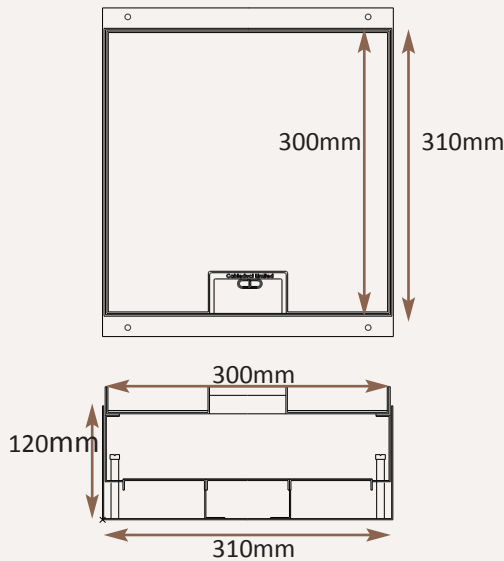

Standard Finish

Frame size 300x300mm
 Base box size 310x310mm
 Lid recess - advise on order to suit floor covering
 Base with 20 & 25mm conduit knockouts

Optional Extras

- SBOX-700+BR Extra to supply box in 2mm brass, with 4mm thick infill plate to withstand larger loads
- SBOX-700CLHANST Extra to supply the handle without the Cableduct name
- SBOX-700NOLOGO Extra to supply the flap without the Cableduct logo
- SBOX-700-FTLID Extra to a flat instead of recessed lid
- SBOX-700-LOCK Extra to supply lid and frame with a cam lock
- SBOX-700-BRONZE Extra to a supply with Antique Bronze coating
- SBOX-700-BR-AB Extra to a supply with Antique Brass coating
- SBOX-700-BR-JB Extra to a supply with Jordan Bronze coating
- SB7068-RETRO Retro style base box fitting entirely within frame