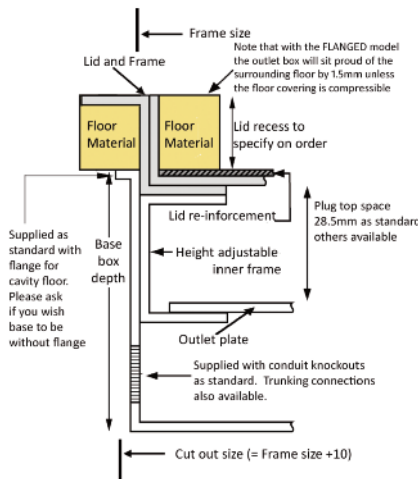

Standard Finish with optional trim flange

Frame size 300x300mm with 12mm visible trim flange
 Base box size 310x310mm
 Lid recess - advise on order to suit floor covering
 Base with 20 & 25mm conduit knockouts in base and sides

Lid option -
 Brass. Lid recess
 made to suit floor
 covering

Outlet plate
 options
 Fits 3 standard
 outlet plates.

Optional Extras

- SBOX-700+BR Extra to supply box in 2mm brass, with 4mm thick
infill plate to withstand larger loads
- SBOX-700CLHANST Extra to supply the handle without the Cableduct name
- SBOX-700NOLOGO Extra to supply the flap without the Cableduct logo
- SBOX-700-FTLID Extra to a flat instead of recessed lid
- SBOX-700-LOCK Extra to supply lid and frame with a cam lock
- SBOX-700-BRONZE Extra to a supply with Antique Bronze coating
- SBOX-700-BR-AB Extra to a supply with Antique Brass coating
- SBOX-700-BR-JB Extra to a supply with Jordan Bronze coating
- SSB74RETRO Retro style base box fitting entirely within frame