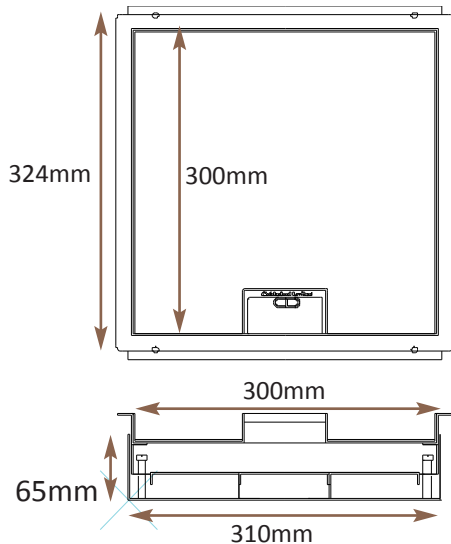

Standard Finish with optional trim flange

Frame size 300x300mm with 12mm visible trim flange
 Base box size 310x310mm
 Lid recess - advise on order to suit floor covering
 Base with 20 & 25mm conduit knockouts in base and sides

Lid option -
 Brass. Lid recess
 made to suit floor
 covering

Outlet plate
 options
 Fits 3 standard
 outlet plates.

Optional Extras

- SBOX-700+BR Extra to supply box in 2mm brass, with 4mm thick
infill plate to withstand larger loads
- SBOX-700CLHANST Extra to supply the handle without the Cableduct name
- SBOX-700NOLOGO Extra to supply the flap without the Cableduct logo
- SBOX-700-FTLID Extra to a flat instead of recessed lid
- SBOX-700-LOCK Extra to supply lid and frame with a cam lock
- SBOX-700-BRONZE Extra to a supply with Antique Bronze coating
- SBOX-700-BR-AB Extra to a supply with Antique Brass coating
- SBOX-700-BR-JB Extra to a supply with Jordan Bronze coating
- SSB74RETRO Retro style base box fitting entirely within frame