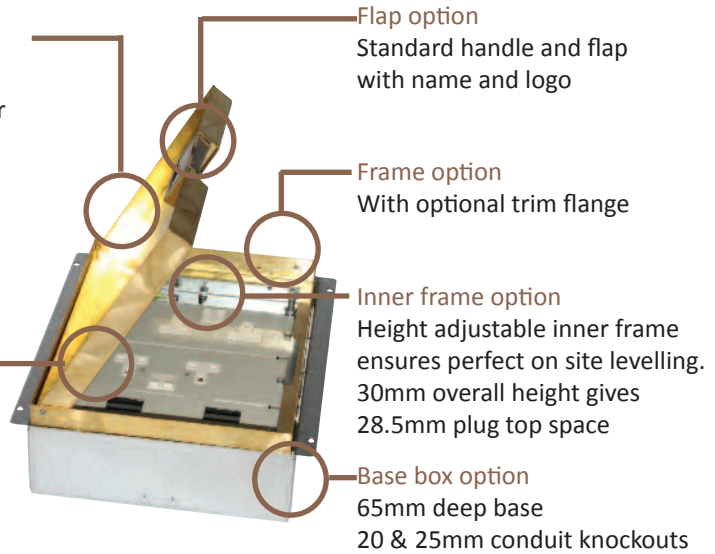

Standard Finish with optional trim flange

Frame size 300x300mm with 12mm visible trim flange
 Base box size 310x310mm
 Lid recess - advise on order to suit floor covering
 Base with 20 & 25mm conduit knockouts in base and sides

Lid option -
 Brass. Lid recess
 made to suit floor
 covering

Outlet plate
 options
 Fits 3 standard
 outlet plates.

Optional Extras

- SBOX-700+BR Extra to supply box in 2mm brass, with 4mm thick
infill plate to withstand larger loads
- SBOX-700CLHANST Extra to supply the handle without the Cableduct name
- SBOX-700NOLOGO Extra to supply the flap without the Cableduct logo
- SBOX-700-FTLID Extra to a flat instead of recessed lid
- SBOX-700-LOCK Extra to supply lid and frame with a cam lock
- SBOX-700-BRONZE Extra to a supply with Antique Bronze coating
- SBOX-700-BR-AB Extra to a supply with Antique Brass coating
- SBOX-700-BR-JB Extra to a supply with Jordan Bronze coating
- SSB74RETRO Retro style base box fitting entirely within frame