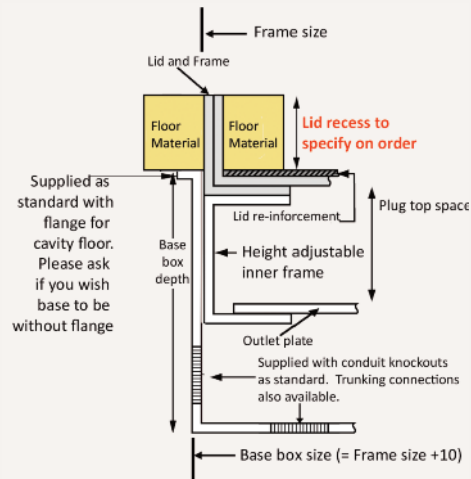

*Standard Finish*

Frame size 300x300mm  
 Base box size 310x310mm  
 Lid recess - advise on order to suit floor covering  
 Base with 20 & 25mm conduit knockouts

Lid option -  
 Brass. Lid recess  
 made to suit floor  
 covering

Outlet plate  
 options  
 Fits 3 standard  
 outlet plates.

*Optional Extras*

- SBOX-700+BR Extra to supply box in 2mm brass, with 4mm thick infill plate to withstand larger loads
- SBOX-700CLHANST Extra to supply the handle without the Cableduct name
- SBOX-700NOLOGO Extra to supply the flap without the Cableduct logo
- SBOX-700-FTLID Extra to a flat instead of recessed lid
- SBOX-700-LOCK Extra to supply lid and frame with a cam lock
- SBOX-700-BRONZE Extra to a supply with Antique Bronze coating
- SBOX-700-BR-AB Extra to a supply with Antique Brass coating
- SBOX-700-BR-JB Extra to a supply with Jordan Bronze coating
- SB7068-RETRO Retro style base box fitting entirely within frame