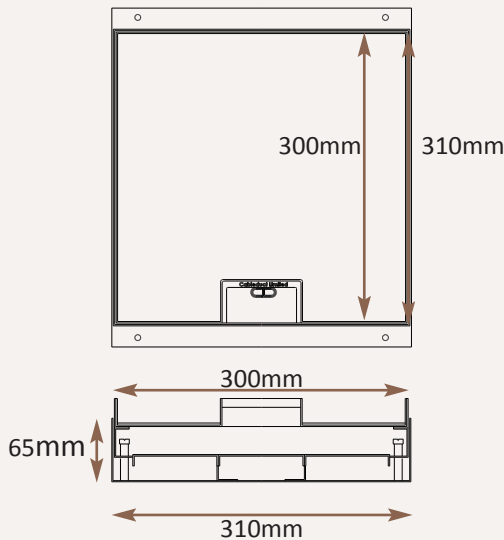

*Standard Finish*

Frame size 300x300mm  
 Base box size 310x310mm  
 Lid recess - advise on order to suit floor covering  
 Base with 20 & 25mm conduit knockouts

Lid option -  
 Brass. Lid recess  
 made to suit floor  
 covering

Outlet plate  
 options  
 Fits 3 standard  
 outlet plates.

*Optional Extras*

- SBOX-700+BR Extra to supply box in 2mm brass, with 4mm thick infill plate to withstand larger loads
- SBOX-700CLHANST Extra to supply the handle without the Cableduct name
- SBOX-700NOLOGO Extra to supply the flap without the Cableduct logo
- SBOX-700-FTLID Extra to a flat instead of recessed lid
- SBOX-700-LOCK Extra to supply lid and frame with a cam lock
- SBOX-700-BRONZE Extra to a supply with Antique Bronze coating
- SBOX-700-BR-AB Extra to a supply with Antique Brass coating
- SBOX-700-BR-JB Extra to a supply with Jordan Bronze coating
- SB7068-RETRO Retro style base box fitting entirely within frame