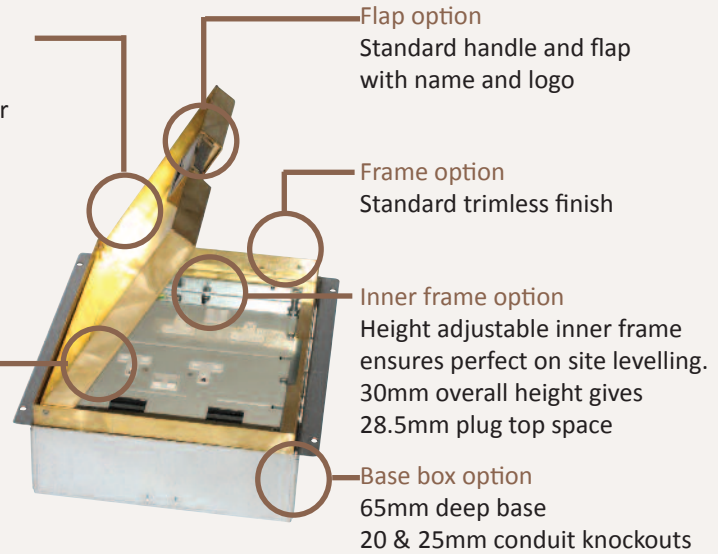

*Standard Finish*

Frame size 300x300mm  
 Base box size 310x310mm  
 Lid recess - advise on order to suit floor covering  
 Base with 20 & 25mm conduit knockouts

Lid option -  
 Brass. Lid recess  
 made to suit floor  
 covering

Outlet plate  
 options  
 Fits 3 standard  
 outlet plates.

*Optional Extras*

- SBOX-700+BR Extra to supply box in 2mm brass, with 4mm thick infill plate to withstand larger loads
- SBOX-700CLHANST Extra to supply the handle without the Cableduct name
- SBOX-700NOLOGO Extra to supply the flap without the Cableduct logo
- SBOX-700-FTLID Extra to a flat instead of recessed lid
- SBOX-700-LOCK Extra to supply lid and frame with a cam lock
- SBOX-700-BRONZE Extra to a supply with Antique Bronze coating
- SBOX-700-BR-AB Extra to a supply with Antique Brass coating
- SBOX-700-BR-JB Extra to a supply with Jordan Bronze coating
- SB7068-RETRO Retro style base box fitting entirely within frame