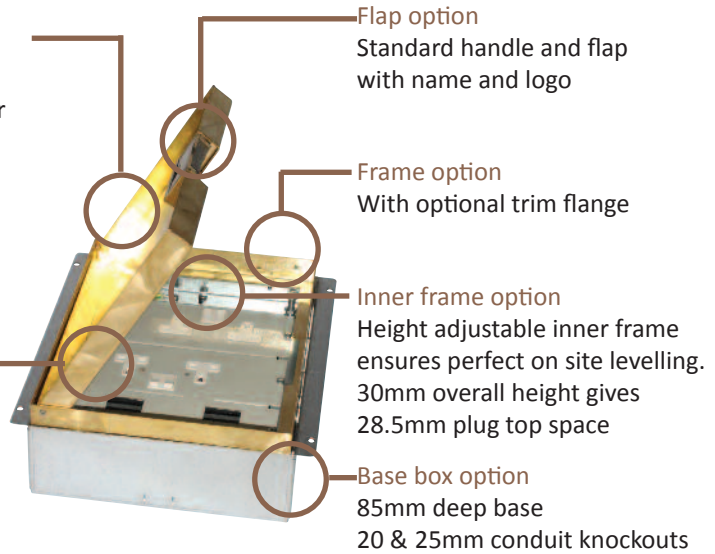

*Standard Finish with optional trim flange*

Frame size 300x300mm with 12mm visible trim flange  
 Base box size 310x310mm  
 Lid recess - advise on order to suit floor covering  
 Base with 20 & 25mm conduit knockouts in base and sides

Lid option -  
 Brass. Lid recess  
 made to suit floor  
 covering

Outlet plate  
 options  
 Fits 3 standard  
 outlet plates.

*Optional Extras*

- SBOX-700+BR Extra to supply box in 2mm brass, with 4mm thick  
infill plate to withstand larger loads
- SBOX-700CLHANST Extra to supply the handle without the Cableduct name
- SBOX-700NOLOGO Extra to supply the flap without the Cableduct logo
- SBOX-700-FTLID Extra to a flat instead of recessed lid
- SBOX-700-LOCK Extra to supply lid and frame with a cam lock
- SBOX-700-BRONZE Extra to a supply with Antique Bronze coating
- SBOX-700-BR-AB Extra to a supply with Antique Brass coating
- SBOX-700-BR-JB Extra to a supply with Jordan Bronze coating
- SSB74RETRO Retro style base box fitting entirely within frame