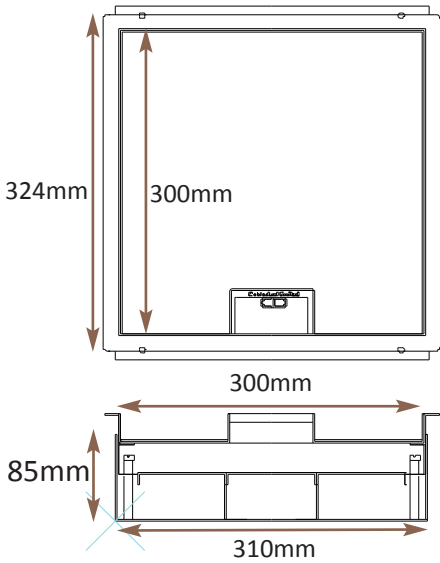

*Standard Finish with optional trim flange*

Frame size 300x300mm with 12mm visible trim flange  
 Base box size 310x310mm  
 Lid recess - advise on order to suit floor covering  
 Base with 20 & 25mm conduit knockouts in base and sides

Lid option -  
 Brass. Lid recess  
 made to suit floor  
 covering

Outlet plate  
 options  
 Fits 3 standard  
 outlet plates.

*Optional Extras*

- SBOX-700+BR Extra to supply box in 2mm brass, with 4mm thick  
infill plate to withstand larger loads
- SBOX-700CLHANST Extra to supply the handle without the Cableduct name
- SBOX-700NOLOGO Extra to supply the flap without the Cableduct logo
- SBOX-700-FTLID Extra to a flat instead of recessed lid
- SBOX-700-LOCK Extra to supply lid and frame with a cam lock
- SBOX-700-BRONZE Extra to a supply with Antique Bronze coating
- SBOX-700-BR-AB Extra to a supply with Antique Brass coating
- SBOX-700-BR-JB Extra to a supply with Jordan Bronze coating
- SSB74RETRO Retro style base box fitting entirely within frame