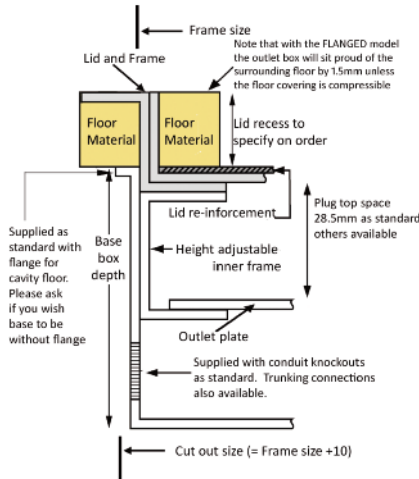

*Standard Finish with optional trim flange*

Frame size 300x300mm with 12mm visible trim flange  
 Base box size 310x310mm  
 Lid recess - advise on order to suit floor covering  
 Base with 20 & 25mm conduit knockouts in base and sides

Lid option -  
 Brass. Lid recess  
 made to suit floor  
 covering

Outlet plate  
 options  
 Fits 3 standard  
 outlet plates.

*Optional Extras*

- SBOX-700+BR Extra to supply box in 2mm brass, with 4mm thick  
infill plate to withstand larger loads
- SBOX-700CLHANST Extra to supply the handle without the Cableduct name
- SBOX-700NOLOGO Extra to supply the flap without the Cableduct logo
- SBOX-700-FTLID Extra to a flat instead of recessed lid
- SBOX-700-LOCK Extra to supply lid and frame with a cam lock
- SBOX-700-BRONZE Extra to a supply with Antique Bronze coating
- SBOX-700-BR-AB Extra to a supply with Antique Brass coating
- SBOX-700-BR-JB Extra to a supply with Jordan Bronze coating
- SSB74RETRO Retro style base box fitting entirely within frame