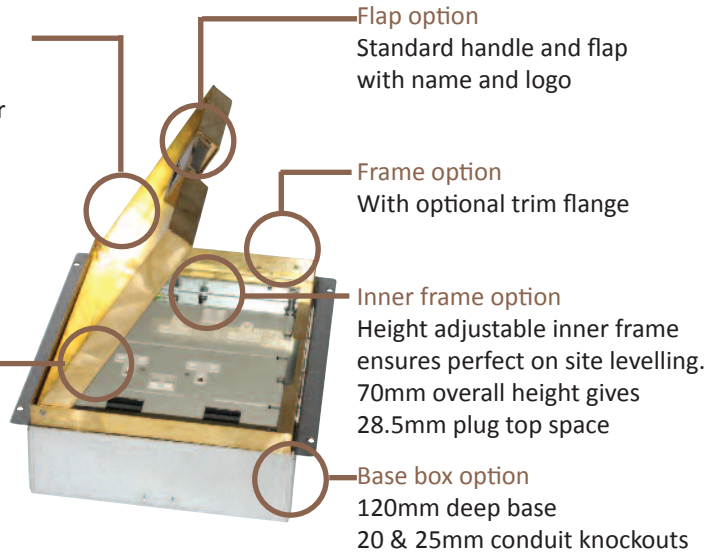

Standard Finish with optional trim flange

Lid option - Brass. Lid recess made to suit floor covering

Frame size 250x148mm with 12mm visible trim flange
Base box size 260x158mm
Lid recess - advise on order to suit floor covering
Base with 20 & 25mm conduit knockouts in base and sides

Optional Extras

- SBOX-700+BR Extra to supply box in 2mm brass, with 4mm thick infill plate to withstand larger loads
- SBOX-700CLHANST Extra to supply the handle without the Cableduct name
- SBOX-700NOLOGO Extra to supply the flap without the Cableduct logo
- SBOX-700-FLTLID Extra to a flat instead of recessed lid
- SBOX-700-LOCK Extra to supply lid and frame with a cam lock
- SBOX-700-BRONZE Extra to a supply with Antique Bronze coating
- SBOX-700-BR-AB Extra to a supply with Antique Brass coating
- SBOX-700-BR-JB Extra to a supply with Jordan Bronze coating
- SSB74RETRO Retro style base box fitting entirely within frame