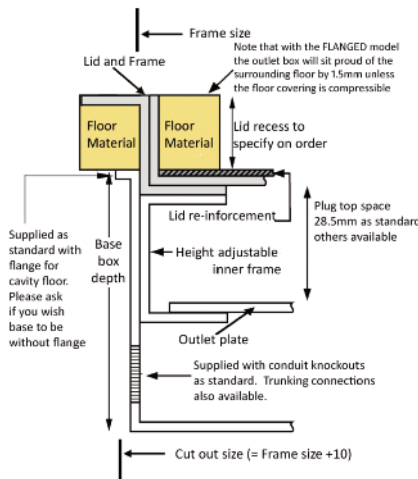

Standard Finish with optional trim flange

Lid option - Brass. Lid recess made to suit floor covering

Frame size 250x148mm with 12mm visible trim flange
Base box size 260x158mm
Lid recess - advise on order to suit floor covering
Base with 20 & 25mm conduit knockouts in base and sides

Optional Extras

- SBOX-700+BR Extra to supply box in 2mm brass, with 4mm thick infill plate to withstand larger loads
- SBOX-700CLHANST Extra to supply the handle without the Cableduct name
- SBOX-700NOLOGO Extra to supply the flap without the Cableduct logo
- SBOX-700-FLTLID Extra to a flat instead of recessed lid
- SBOX-700-LOCK Extra to supply lid and frame with a cam lock
- SBOX-700-BRONZE Extra to a supply with Antique Bronze coating
- SBOX-700-BR-AB Extra to a supply with Antique Brass coating
- SBOX-700-BR-JB Extra to a supply with Jordan Bronze coating
- SSB74RETRO Retro style base box fitting entirely within frame