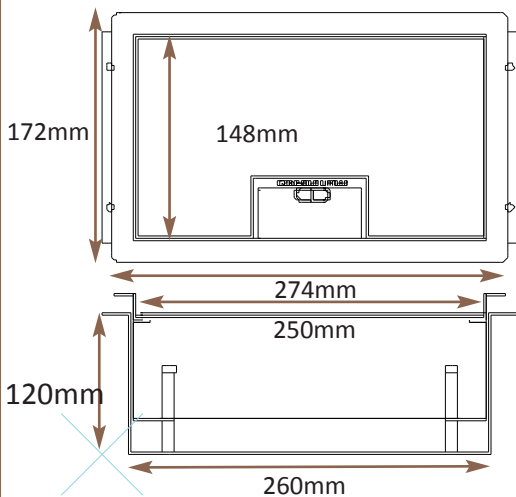

Standard Finish with optional trim flange

Lid option - Brass. Lid recess made to suit floor covering

Frame size 250x148mm with 12mm visible trim flange
Base box size 260x158mm
Lid recess - advise on order to suit floor covering
Base with 20 & 25mm conduit knockouts in base and sides

Optional Extras

- SBOX-700+BR Extra to supply box in 2mm brass, with 4mm thick infill plate to withstand larger loads
- SBOX-700CLHANST Extra to supply the handle without the Cableduct name
- SBOX-700NOLOGO Extra to supply the flap without the Cableduct logo
- SBOX-700-FLTLID Extra to a flat instead of recessed lid
- SBOX-700-LOCK Extra to supply lid and frame with a cam lock
- SBOX-700-BRONZE Extra to a supply with Antique Bronze coating
- SBOX-700-BR-AB Extra to a supply with Antique Brass coating
- SBOX-700-BR-JB Extra to a supply with Jordan Bronze coating
- SSB74RETRO Retro style base box fitting entirely within frame