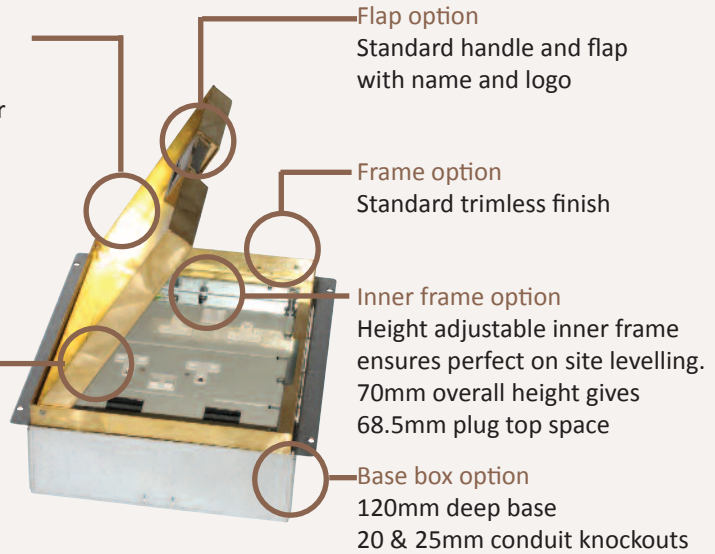

Standard Finish

Lid option -
Brass. Lid recess
made to suit floor
covering

Frame size 250x148mm
Base box size 260x158mm
Lid recess - advise on order to suit floor covering
Base with 20 & 25mm conduit knockouts in base and sides

Optional Extras

- SBOX-700+BR Extra to supply box in 2mm brass, with 4mm thick infill plate to withstand larger loads
- SBOX-700CLHANST Extra to supply the handle without the Cableduct name
- SBOX-700NOLOGO Extra to supply the flap without the Cableduct logo
- SBOX-700-FTLID Extra to a flat instead of recessed lid
- SBOX-700-LOCK Extra to supply lid and frame with a cam lock
- SBOX-700-BRONZE Extra to a supply with Antique Bronze coating
- SBOX-700-BR-AB Extra to a supply with Antique Brass coating
- SBOX-700-BR-JB Extra to a supply with Jordan Bronze coating
- SSB71RETRO Retro style base box fitting entirely within frame