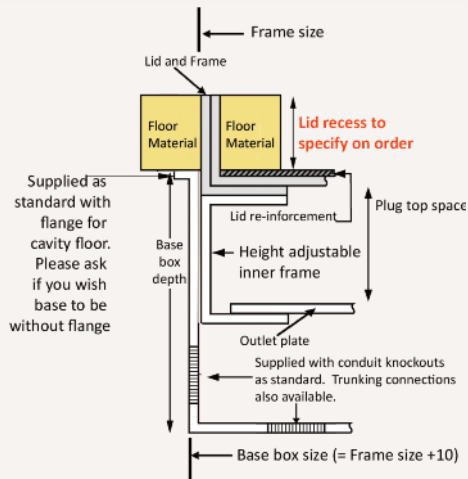

Standard Finish

Lid option -
Brass. Lid recess
made to suit floor
covering

Frame size 250x148mm
Base box size 260x158mm
Lid recess - advise on order to suit floor covering
Base with 20 & 25mm conduit knockouts in base and sides

Optional Extras

- SBOX-700+BR Extra to supply box in 2mm brass, with 4mm thick infill plate to withstand larger loads
- SBOX-700CLHANST Extra to supply the handle without the Cableduct name
- SBOX-700NOLOGO Extra to supply the flap without the Cableduct logo
- SBOX-700-FTLID Extra to a flat instead of recessed lid
- SBOX-700-LOCK Extra to supply lid and frame with a cam lock
- SBOX-700-BRONZE Extra to a supply with Antique Bronze coating
- SBOX-700-BR-AB Extra to a supply with Antique Brass coating
- SBOX-700-BR-JB Extra to a supply with Jordan Bronze coating
- SSB71RETRO Retro style base box fitting entirely within frame