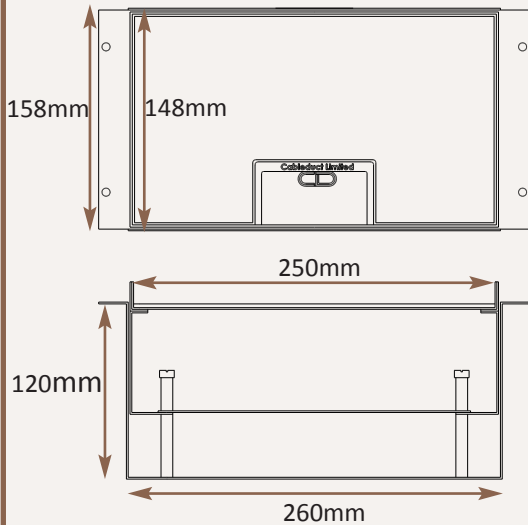

Standard Finish

Lid option -
Brass. Lid recess
made to suit floor
covering

Frame size 250x148mm
Base box size 260x158mm
Lid recess - advise on order to suit floor covering
Base with 20 & 25mm conduit knockouts in base and sides

Optional Extras

- SBOX-700+BR Extra to supply box in 2mm brass, with 4mm thick infill plate to withstand larger loads
- SBOX-700CLHANST Extra to supply the handle without the Cableduct name
- SBOX-700NOLOGO Extra to supply the flap without the Cableduct logo
- SBOX-700-FTLID Extra to a flat instead of recessed lid
- SBOX-700-LOCK Extra to supply lid and frame with a cam lock
- SBOX-700-BRONZE Extra to a supply with Antique Bronze coating
- SBOX-700-BR-AB Extra to a supply with Antique Brass coating
- SBOX-700-BR-JB Extra to a supply with Jordan Bronze coating
- SSB71RETRO Retro style base box fitting entirely within frame