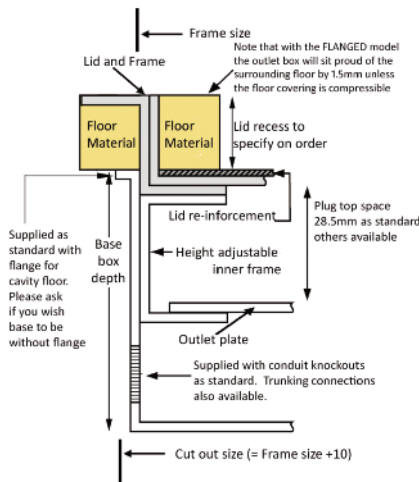

Standard Finish with optional trim flange

Frame size 250x148mm with 12mm visible trim flange
 Base box size 260x158mm
 Lid recess - advise on order to suit floor covering
 Base with 20 & 25mm conduit knockouts in base and sides

Lid option - Brass. Lid recess made to suit floor covering

Outlet plate options Fits 1 standard outlet plate.

Optional Extras

- SBOX-700+BR Extra to supply box in 2mm brass, with 4mm thick infill plate to withstand larger loads
- SBOX-700CLHANST Extra to supply the handle without the Cableduct name
- SBOX-700NOLOGO Extra to supply the flap without the Cableduct logo
- SBOX-700-FLTLID Extra to a flat instead of recessed lid
- SBOX-700-LOCK Extra to supply lid and frame with a cam lock
- SBOX-700-BRONZE Extra to a supply with Antique Bronze coating
- SBOX-700-BR-AB Extra to a supply with Antique Brass coating
- SBOX-700-BR-JB Extra to a supply with Jordan Bronze coating
- SSB74RETRO Retro style base box fitting entirely within frame