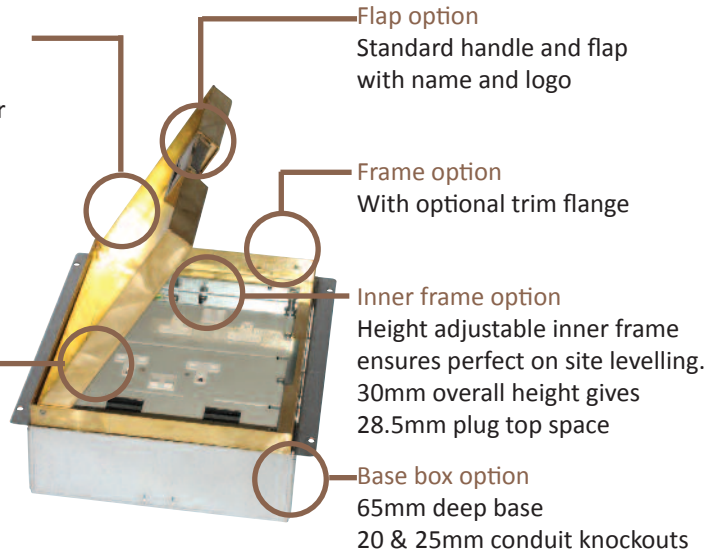

Standard Finish with optional trim flange

Frame size 250x148mm with 12mm visible trim flange
 Base box size 260x158mm
 Lid recess - advise on order to suit floor covering
 Base with 20 & 25mm conduit knockouts in base and sides

Lid option - Brass. Lid recess made to suit floor covering

Outlet plate options Fits 1 standard outlet plate.

Optional Extras

- SBOX-700+BR Extra to supply box in 2mm brass, with 4mm thick infill plate to withstand larger loads
- SBOX-700CLHANST Extra to supply the handle without the Cableduct name
- SBOX-700NOLOGO Extra to supply the flap without the Cableduct logo
- SBOX-700-FLTLID Extra to a flat instead of recessed lid
- SBOX-700-LOCK Extra to supply lid and frame with a cam lock
- SBOX-700-BRONZE Extra to a supply with Antique Bronze coating
- SBOX-700-BR-AB Extra to a supply with Antique Brass coating
- SBOX-700-BR-JB Extra to a supply with Jordan Bronze coating
- SSB74RETRO Retro style base box fitting entirely within frame