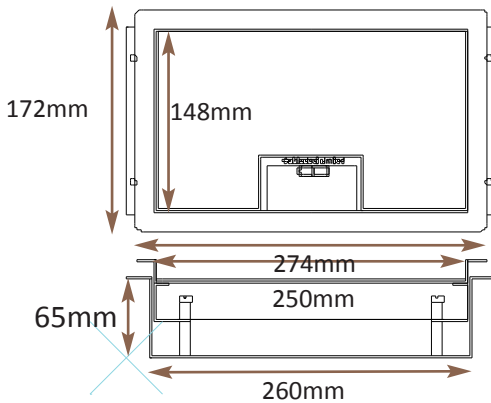

Standard Finish with optional trim flange

Frame size 250x148mm with 12mm visible trim flange
 Base box size 260x158mm
 Lid recess - advise on order to suit floor covering
 Base with 20 & 25mm conduit knockouts in base and sides

Lid option - Brass. Lid recess made to suit floor covering

Outlet plate options Fits 1 standard outlet plate.

Optional Extras

- SBOX-700+BR Extra to supply box in 2mm brass, with 4mm thick infill plate to withstand larger loads
- SBOX-700CLHANST Extra to supply the handle without the Cableduct name
- SBOX-700NOLOGO Extra to supply the flap without the Cableduct logo
- SBOX-700-FLTLID Extra to a flat instead of recessed lid
- SBOX-700-LOCK Extra to supply lid and frame with a cam lock
- SBOX-700-BRONZE Extra to a supply with Antique Bronze coating
- SBOX-700-BR-AB Extra to a supply with Antique Brass coating
- SBOX-700-BR-JB Extra to a supply with Jordan Bronze coating
- SSB74RETRO Retro style base box fitting entirely within frame