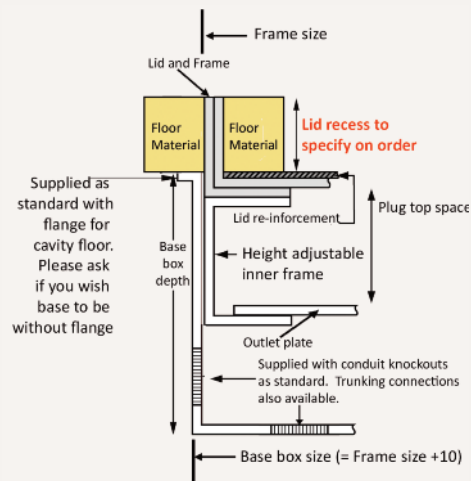

Standard Finish

Frame size 250x148mm
 Base box size 260x158mm
 Lid recess - advise on order to suit floor covering
 Base with 20 & 25mm conduit knockouts

Lid option -
 Brass. Lid recess
 made to suit floor
 covering

Outlet plate
 options
 Fits 1 standard
 outlet plate.

Optional Extras

- SBOX-700+BR Extra to supply box in 2mm brass, with 4mm thick infill plate to withstand larger loads
- SBOX-700CLHANST Extra to supply the handle without the Cableduct name
- SBOX-700NOLOGO Extra to supply the flap without the Cableduct logo
- SBOX-700-FTLID Extra to a flat instead of recessed lid
- SBOX-700-LOCK Extra to supply lid and frame with a cam lock
- SBOX-700-BRONZE Extra to a supply with Antique Bronze coating
- SBOX-700-BR-AB Extra to a supply with Antique Brass coating
- SBOX-700-BR-JB Extra to a supply with Jordan Bronze coating
- SSB71RETRO Retro style base box fitting entirely within frame