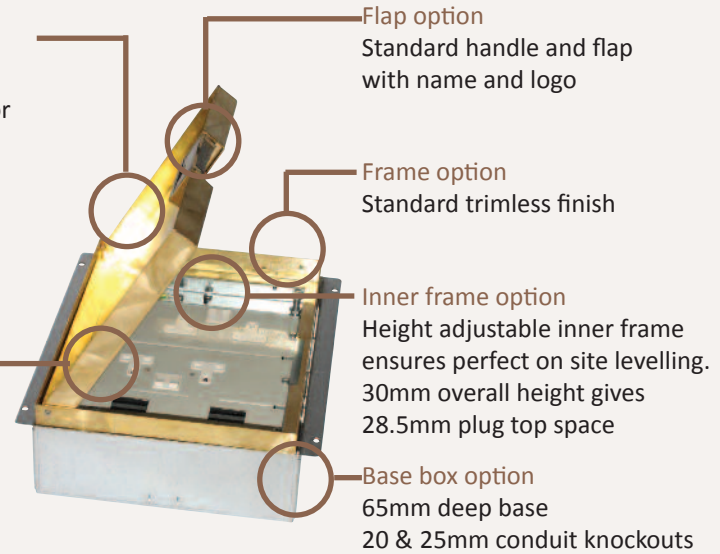

Standard Finish

Frame size 250x148mm
 Base box size 260x158mm
 Lid recess - advise on order to suit floor covering
 Base with 20 & 25mm conduit knockouts

Lid option -
 Brass. Lid recess
 made to suit floor
 covering

Outlet plate
 options
 Fits 1 standard
 outlet plate.

Optional Extras

- SBOX-700+BR Extra to supply box in 2mm brass, with 4mm thick infill plate to withstand larger loads
- SBOX-700CLHANST Extra to supply the handle without the Cableduct name
- SBOX-700NOLOGO Extra to supply the flap without the Cableduct logo
- SBOX-700-FTLID Extra to a flat instead of recessed lid
- SBOX-700-LOCK Extra to supply lid and frame with a cam lock
- SBOX-700-BRONZE Extra to a supply with Antique Bronze coating
- SBOX-700-BR-AB Extra to a supply with Antique Brass coating
- SBOX-700-BR-JB Extra to a supply with Jordan Bronze coating
- SSB71RETRO Retro style base box fitting entirely within frame