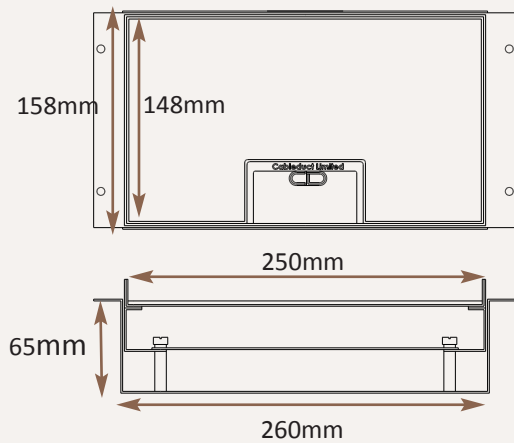

Standard Finish

Frame size 250x148mm
 Base box size 260x158mm
 Lid recess - advise on order to suit floor covering
 Base with 20 & 25mm conduit knockouts

Lid option -
 Brass. Lid recess
 made to suit floor
 covering

Outlet plate
 options
 Fits 1 standard
 outlet plate.

Optional Extras

- SBOX-700+BR Extra to supply box in 2mm brass, with 4mm thick infill plate to withstand larger loads
- SBOX-700CLHANST Extra to supply the handle without the Cableduct name
- SBOX-700NOLOGO Extra to supply the flap without the Cableduct logo
- SBOX-700-FTLID Extra to a flat instead of recessed lid
- SBOX-700-LOCK Extra to supply lid and frame with a cam lock
- SBOX-700-BRONZE Extra to a supply with Antique Bronze coating
- SBOX-700-BR-AB Extra to a supply with Antique Brass coating
- SBOX-700-BR-JB Extra to a supply with Jordan Bronze coating
- SSB71RETRO Retro style base box fitting entirely within frame