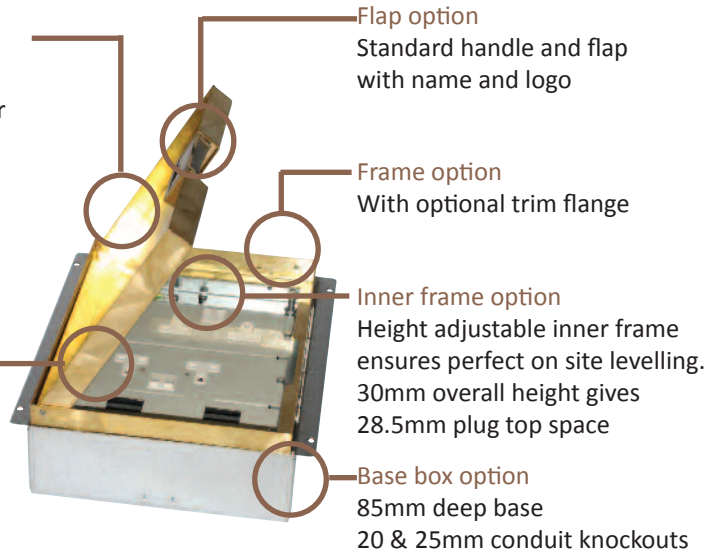

*Standard Finish with optional trim flange*

Frame size 250x148mm with 12.5mm visible trim flange  
 Base box size 260x158mm  
 Lid recess - advise on order to suit floor covering  
 Base with 20 & 25mm conduit knockouts in base and sides

Lid option - Brass. Lid recess made to suit floor covering

Outlet plate options Fits 1 standard outlet plate.

**Optional Extras**

- SBOX-700+BR Extra to supply box in 2mm brass, with 4mm thick infill plate to withstand larger loads
- SBOX-700CLHANBR Extra to supply the handle without the Cableduct name
- SBOX-700NOLOGO Extra to supply the flap without the Cableduct logo
- SBOX-700-FLTID Extra to a flat instead of recessed lid
- SBOX-700-LOCK Extra to supply lid and frame with a cam lock
- SBOX-700-BRONZE Extra to a supply with Antique Bronze coating
- SBOX-700-BR-AB Extra to a supply with Antique Brass coating
- SBOX-700-BR-JB Extra to a supply with Jordan Bronze coating
- SSB71RETRO Retro style base box fitting entirely within frame