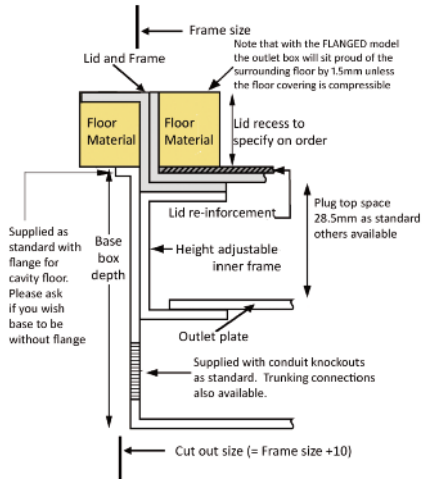

Standard Finish with optional trim flange

Frame size 250x148mm with 12mm visible trim flange
 Base box size 260x158mm
 Lid recess - advise on order to suit floor covering
 Base with 20 & 25mm conduit knockouts in base and sides

Lid option - Brass. Lid recess made to suit floor covering

Outlet plate options Fits 1 standard outlet plate.

Optional Extras

- SBOX-700+BR Extra to supply box in 2mm brass, with 4mm thick infill plate to withstand larger loads
- SBOX-700CLHANST Extra to supply the handle without the Cableduct name
- SBOX-700NOLOGO Extra to supply the flap without the Cableduct logo
- SBOX-700-FLTLID Extra to a flat instead of recessed lid
- SBOX-700-LOCK Extra to supply lid and frame with a cam lock
- SBOX-700-BRONZE Extra to a supply with Antique Bronze coating
- SBOX-700-BR-AB Extra to a supply with Antique Brass coating
- SBOX-700-BR-JB Extra to a supply with Jordan Bronze coating
- SSB74RETRO Retro style base box fitting entirely within frame