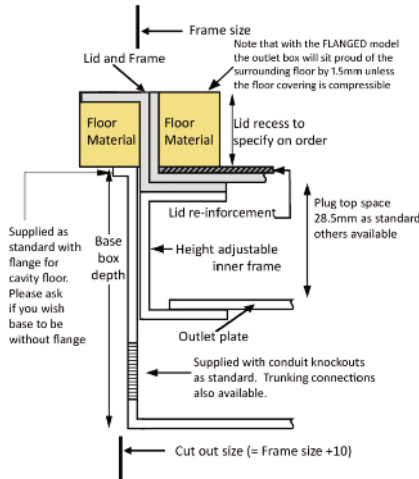

*Standard Finish with optional trim flange*

Frame size 250x148mm with 12.5mm visible trim flange  
 Base box size 260x158mm  
 Lid recess - advise on order to suit floor covering  
 Base with 20 & 25mm conduit knockouts in base and sides

Lid option - Brass. Lid recess made to suit floor covering

Outlet plate options Fits 1 standard outlet plate.

**Optional Extras**

- SBOX-700+BR Extra to supply box in 2mm brass, with 4mm thick infill plate to withstand larger loads
- SBOX-700CLHANBR Extra to supply the handle without the Cableduct name
- SBOX-700NOLOGO Extra to supply the flap without the Cableduct logo
- SBOX-700-FLTID Extra to a flat instead of recessed lid
- SBOX-700-LOCK Extra to supply lid and frame with a cam lock
- SBOX-700-BRONZE Extra to a supply with Antique Bronze coating
- SBOX-700-BR-AB Extra to a supply with Antique Brass coating
- SBOX-700-BR-JB Extra to a supply with Jordan Bronze coating
- SSB71RETRO Retro style base box fitting entirely within frame