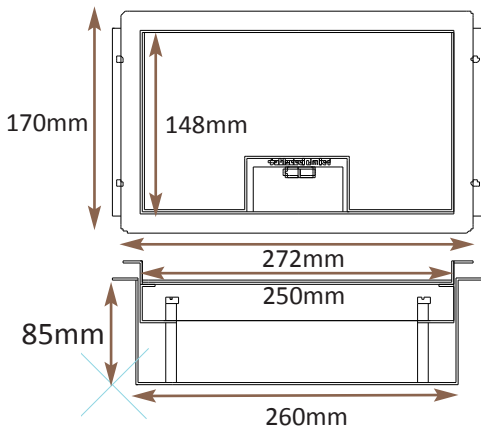

*Standard Finish with optional trim flange*

Frame size 250x148mm with 12.5mm visible trim flange  
 Base box size 260x158mm  
 Lid recess - advise on order to suit floor covering  
 Base with 20 & 25mm conduit knockouts in base and sides

Lid option - Brass. Lid recess made to suit floor covering

Outlet plate options Fits 1 standard outlet plate.

**Optional Extras**

- SBOX-700+BR Extra to supply box in 2mm brass, with 4mm thick infill plate to withstand larger loads
- SBOX-700CLHANBR Extra to supply the handle without the Cableduct name
- SBOX-700NOLOGO Extra to supply the flap without the Cableduct logo
- SBOX-700-FLTID Extra to a flat instead of recessed lid
- SBOX-700-LOCK Extra to supply lid and frame with a cam lock
- SBOX-700-BRONZE Extra to a supply with Antique Bronze coating
- SBOX-700-BR-AB Extra to a supply with Antique Brass coating
- SBOX-700-BR-JB Extra to a supply with Jordan Bronze coating
- SSB71RETRO Retro style base box fitting entirely within frame