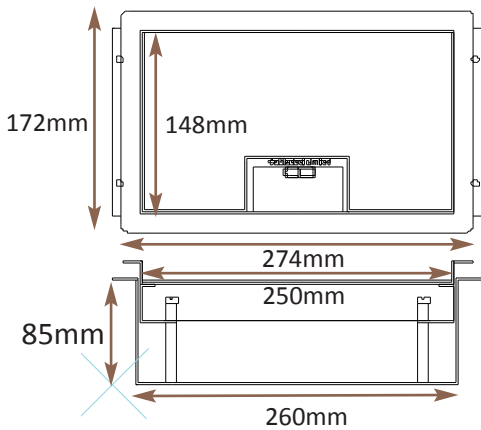

Standard Finish with optional trim flange

Frame size 250x148mm with 12mm visible trim flange
 Base box size 260x158mm
 Lid recess - advise on order to suit floor covering
 Base with 20 & 25mm conduit knockouts in base and sides

Lid option - Brass. Lid recess made to suit floor covering

Outlet plate options Fits 1 standard outlet plate.

Optional Extras

- SBOX-700+BR Extra to supply box in 2mm brass, with 4mm thick infill plate to withstand larger loads
- SBOX-700CLHANST Extra to supply the handle without the Cableduct name
- SBOX-700NOLOGO Extra to supply the flap without the Cableduct logo
- SBOX-700-FLTLID Extra to a flat instead of recessed lid
- SBOX-700-LOCK Extra to supply lid and frame with a cam lock
- SBOX-700-BRONZE Extra to a supply with Antique Bronze coating
- SBOX-700-BR-AB Extra to a supply with Antique Brass coating
- SBOX-700-BR-JB Extra to a supply with Jordan Bronze coating
- SSB74RETRO Retro style base box fitting entirely within frame