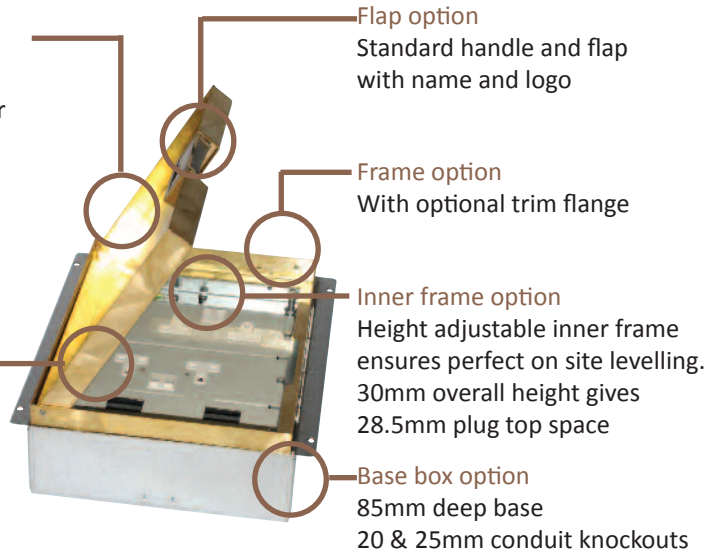

Standard Finish with optional trim flange

Frame size 250x148mm with 12mm visible trim flange
 Base box size 260x158mm
 Lid recess - advise on order to suit floor covering
 Base with 20 & 25mm conduit knockouts in base and sides

Lid option - Brass. Lid recess made to suit floor covering

Outlet plate options Fits 1 standard outlet plate.

Optional Extras

- SBOX-700+BR Extra to supply box in 2mm brass, with 4mm thick infill plate to withstand larger loads
- SBOX-700CLHANST Extra to supply the handle without the Cableduct name
- SBOX-700NOLOGO Extra to supply the flap without the Cableduct logo
- SBOX-700-FLTLID Extra to a flat instead of recessed lid
- SBOX-700-LOCK Extra to supply lid and frame with a cam lock
- SBOX-700-BRONZE Extra to a supply with Antique Bronze coating
- SBOX-700-BR-AB Extra to a supply with Antique Brass coating
- SBOX-700-BR-JB Extra to a supply with Jordan Bronze coating
- SSB74RETRO Retro style base box fitting entirely within frame