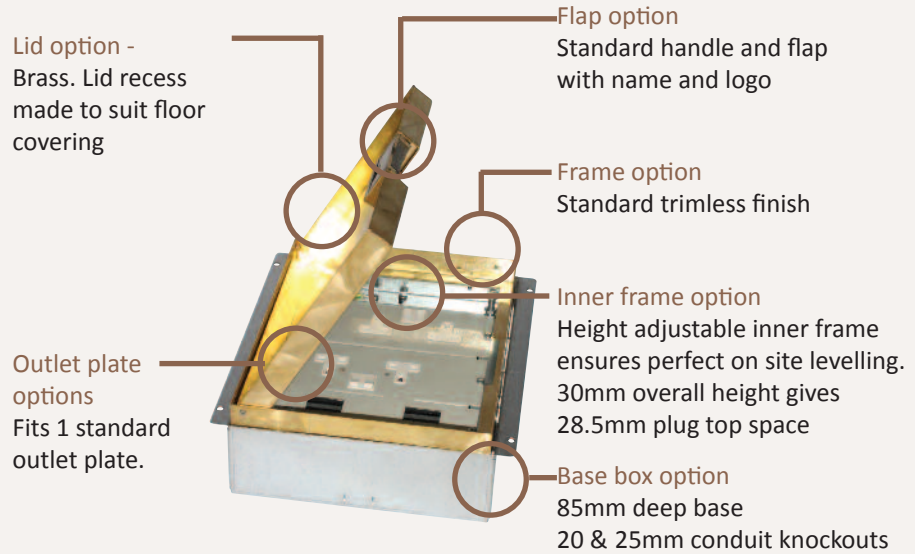

Standard Finish

Frame size 250x148mm
 Base box size 260x158mm
 Lid recess - advise on order to suit floor covering
 Base with 20 & 25mm conduit knockouts

Optional Extras

- SBOX-700+BR Extra to supply box in 2mm brass, with 4mm thick infill plate to withstand larger loads
- SBOX-700CLHANST Extra to supply the handle without the Cableduct name
- SBOX-700NOLOGO Extra to supply the flap without the Cableduct logo
- SBOX-700-FTLID Extra to a flat instead of recessed lid
- SBOX-700-LOCK Extra to supply lid and frame with a cam lock
- SBOX-700-BRONZE Extra to a supply with Antique Bronze coating
- SBOX-700-BR-AB Extra to a supply with Antique Brass coating
- SBOX-700-BR-JB Extra to a supply with Jordan Bronze coating
- SSB71RETRO Retro style base box fitting entirely within frame