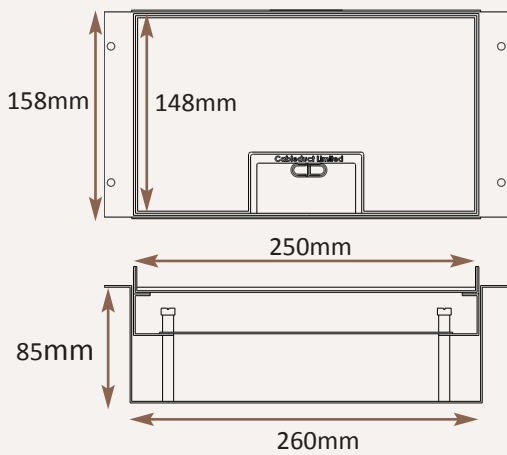

Standard Finish

Frame size 250x148mm
 Base box size 260x158mm
 Lid recess - advise on order to suit floor covering
 Base with 20 & 25mm conduit knockouts

Optional Extras

- SBOX-700+BR Extra to supply box in 2mm brass, with 4mm thick infill plate to withstand larger loads
- SBOX-700CLHANST Extra to supply the handle without the Cableduct name
- SBOX-700NOLOGO Extra to supply the flap without the Cableduct logo
- SBOX-700-FTLID Extra to a flat instead of recessed lid
- SBOX-700-LOCK Extra to supply lid and frame with a cam lock
- SBOX-700-BRONZE Extra to a supply with Antique Bronze coating
- SBOX-700-BR-AB Extra to a supply with Antique Brass coating
- SBOX-700-BR-JB Extra to a supply with Jordan Bronze coating
- SSB71RETRO Retro style base box fitting entirely within frame