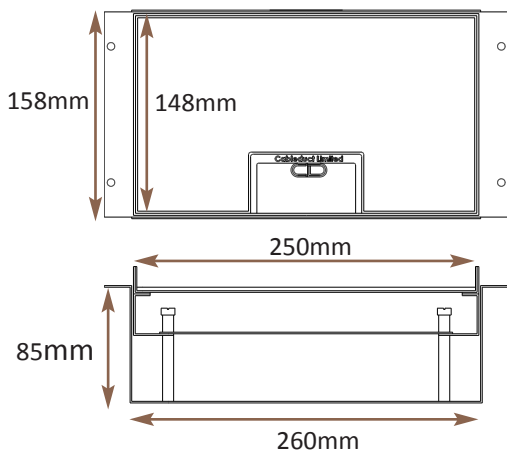

Standard Finish

Frame size 250x148mm
 Base box size 260x158mm
 Lid recess - advise on order to suit floor covering
 Base with 20 & 25mm conduit knockouts

Lid option -
 Brass. Lid recess
 made to suit floor
 covering

Outlet plate
 options
 Fits 1 standard
 outlet plate.

Optional Extras

- SBOX-700+BR Extra to supply box in 2mm brass, with 4mm thick infill plate to withstand larger loads
- SBOX-700CLHANBR Extra to supply the handle without the Cableduct name
- SBOX-700NOLOGO Extra to supply the flap without the Cableduct logo
- SBOX-700-FLTLID Extra to a flat instead of recessed lid
- SBOX-700-LOCK Extra to supply lid and frame with a cam lock
- SBOX-700-BRONZE Extra to a supply with Antique Bronze coating
- SBOX-700-BR-AB Extra to a supply with Antique Brass coating
- SBOX-700-BR-JB Extra to a supply with Jordan Bronze coating
- SSB71RETRO Retro style base box fitting entirely within frame