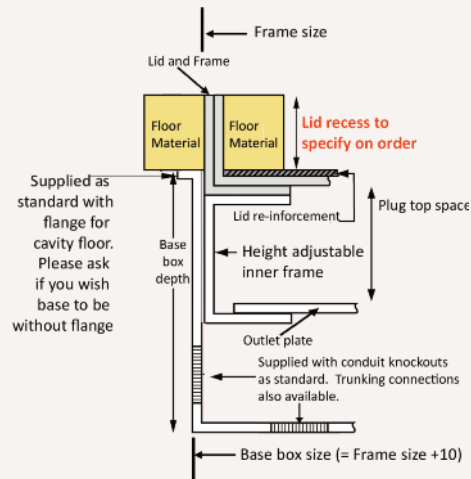

Standard Finish

Frame size 250x148mm
 Base box size 260x158mm
 Lid recess - advise on order to suit floor covering
 Base with 20 & 25mm conduit knockouts

Optional Extras

- SBOX-700+BR Extra to supply box in 2mm brass, with 4mm thick infill plate to withstand larger loads
- SBOX-700CLHANST Extra to supply the handle without the Cableduct name
- SBOX-700NOLOGO Extra to supply the flap without the Cableduct logo
- SBOX-700-FTLID Extra to a flat instead of recessed lid
- SBOX-700-LOCK Extra to supply lid and frame with a cam lock
- SBOX-700-BRONZE Extra to a supply with Antique Bronze coating
- SBOX-700-BR-AB Extra to a supply with Antique Brass coating
- SBOX-700-BR-JB Extra to a supply with Jordan Bronze coating
- SSB71RETRO Retro style base box fitting entirely within frame