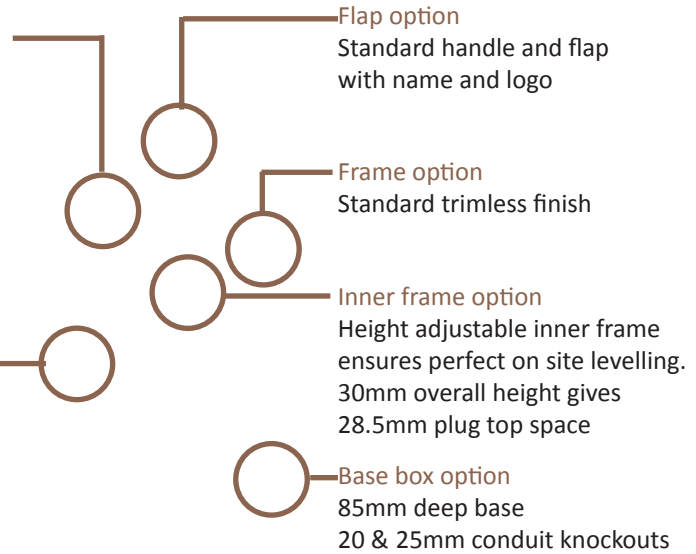

Standard Finish

Frame size 250x148mm
 Base box size 260x158mm
 Lid recess - advise on order to suit floor covering
 Base with 20 & 25mm conduit knockouts

Lid option -
 Brass. Lid recess
 made to suit floor
 covering

Outlet plate
 options
 Fits 1 standard
 outlet plate.

Optional Extras

- SBOX-700+BR Extra to supply box in 2mm brass, with 4mm thick infill plate to withstand larger loads
- SBOX-700CLHANBR Extra to supply the handle without the Cableduct name
- SBOX-700NOLOGO Extra to supply the flap without the Cableduct logo
- SBOX-700-FLTLID Extra to a flat instead of recessed lid
- SBOX-700-LOCK Extra to supply lid and frame with a cam lock
- SBOX-700-BRONZE Extra to a supply with Antique Bronze coating
- SBOX-700-BR-AB Extra to a supply with Antique Brass coating
- SBOX-700-BR-JB Extra to a supply with Jordan Bronze coating
- SSB71RETRO Retro style base box fitting entirely within frame