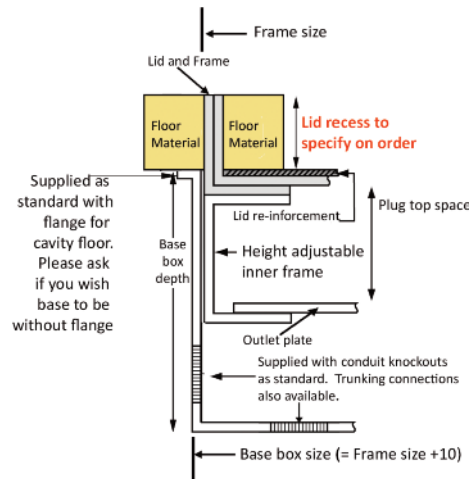

Standard Finish

Frame size 250x148mm
 Base box size 260x158mm
 Lid recess - advise on order to suit floor covering
 Base with 20 & 25mm conduit knockouts

Lid option -
 Brass. Lid recess
 made to suit floor
 covering

Outlet plate
 options
 Fits 1 standard
 outlet plate.

Optional Extras

- SBOX-700+BR Extra to supply box in 2mm brass, with 4mm thick infill plate to withstand larger loads
- SBOX-700CLHANBR Extra to supply the handle without the Cableduct name
- SBOX-700NOLOGO Extra to supply the flap without the Cableduct logo
- SBOX-700-FLTLID Extra to a flat instead of recessed lid
- SBOX-700-LOCK Extra to supply lid and frame with a cam lock
- SBOX-700-BRONZE Extra to a supply with Antique Bronze coating
- SBOX-700-BR-AB Extra to a supply with Antique Brass coating
- SBOX-700-BR-JB Extra to a supply with Jordan Bronze coating
- SSB71RETRO Retro style base box fitting entirely within frame