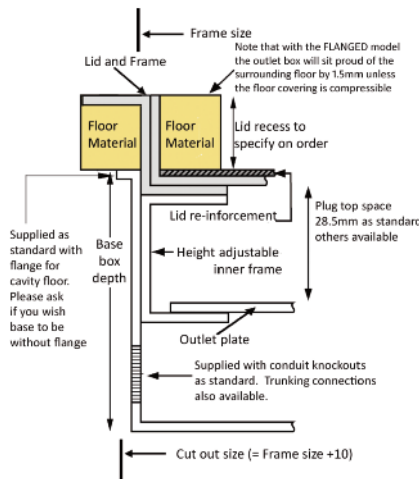

Standard Finish with optional trim flange

Frame size 233x250mm with 12mm visible trim flange
 Base box size 243x260mm
 Lid recess - advise on order to suit floor covering
 Base with 20 & 25mm conduit knockouts in base and sides

Lid option - Brass. Lid recess made to suit floor covering

Outlet plate options Fits 2 standard outlet plates.

Optional Extras

- SBOX-700+BR Extra to supply box in 2mm brass, with 4mm thick infill plate to withstand larger loads
- SBOX-700CLHANST Extra to supply the handle without the Cableduct name
- SBOX-700NOLOGO Extra to supply the flap without the Cableduct logo
- SBOX-700-FTLID Extra to a flat instead of recessed lid
- SBOX-700-LOCK Extra to supply lid and frame with a cam lock
- SBOX-700-BRONZE Extra to a supply with Antique Bronze coating
- SBOX-700-BR-AB Extra to a supply with Antique Brass coating
- SBOX-700-BR-JB Extra to a supply with Jordan Bronze coating
- SSB74RETRO Retro style base box fitting entirely within frame