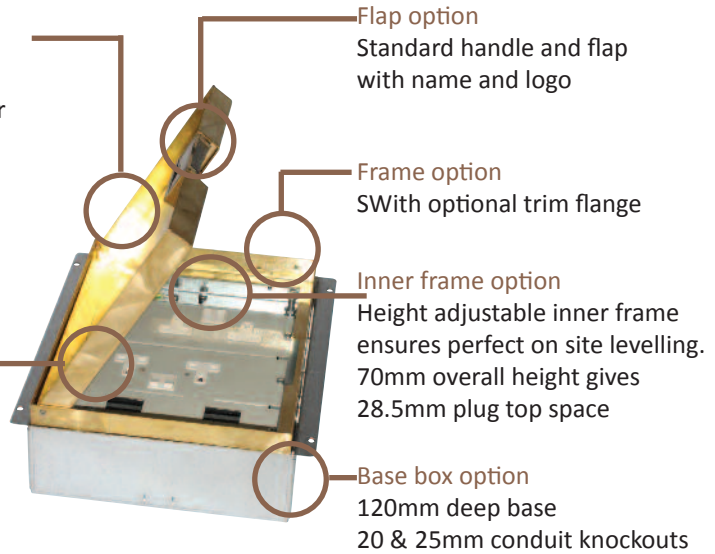

Standard Finish with optional trim flange

Frame size 233x250mm with 12mm visible trim flange
 Base box size 243x260mm
 Lid recess - advise on order to suit floor covering
 Base with 20 & 25mm conduit knockouts in base and sides

Lid option - Brass. Lid recess made to suit floor covering

Outlet plate options Fits 2 standard outlet plates.

Optional Extras

- SBOX-700+BR Extra to supply box in 2mm brass, with 4mm thick infill plate to withstand larger loads
- SBOX-700CLHANST Extra to supply the handle without the Cableduct name
- SBOX-700NOLOGO Extra to supply the flap without the Cableduct logo
- SBOX-700-FTLID Extra to a flat instead of recessed lid
- SBOX-700-LOCK Extra to supply lid and frame with a cam lock
- SBOX-700-BRONZE Extra to a supply with Antique Bronze coating
- SBOX-700-BR-AB Extra to a supply with Antique Brass coating
- SBOX-700-BR-JB Extra to a supply with Jordan Bronze coating
- SSB74RETRO Retro style base box fitting entirely within frame