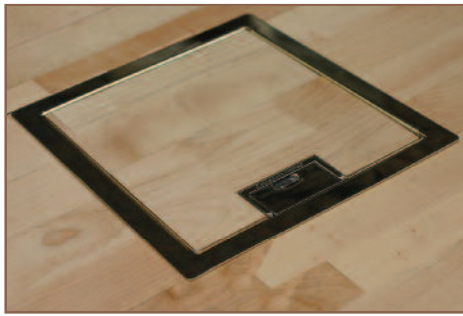

Standard Finish with optional trim flange

Frame size 233x250mm with 12mm visible trim flange
 Base box size 243x260mm
 Lid recess - advise on order to suit floor covering
 Base with 20 & 25mm conduit knockouts in base and sides

Lid option - Brass. Lid recess made to suit floor covering

Outlet plate options Fits 2 standard outlet plates.

Optional Extras

- SBOX-700+BR Extra to supply box in 2mm brass, with 4mm thick infill plate to withstand larger loads
- SBOX-700CLHANST Extra to supply the handle without the Cableduct name
- SBOX-700NOLOGO Extra to supply the flap without the Cableduct logo
- SBOX-700-FTLID Extra to a flat instead of recessed lid
- SBOX-700-LOCK Extra to supply lid and frame with a cam lock
- SBOX-700-BRONZE Extra to a supply with Antique Bronze coating
- SBOX-700-BR-AB Extra to a supply with Antique Brass coating
- SBOX-700-BR-JB Extra to a supply with Jordan Bronze coating
- SSB74RETRO Retro style base box fitting entirely within frame