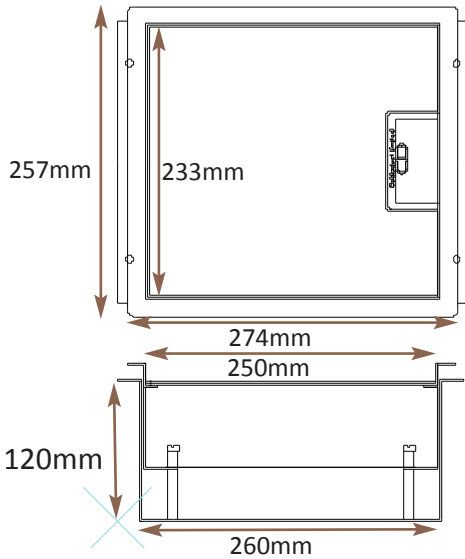

Standard Finish with optional trim flange

Frame size 233x250mm with 12mm visible trim flange
 Base box size 243x260mm
 Lid recess - advise on order to suit floor covering
 Base with 20 & 25mm conduit knockouts in base and sides

Lid option - Brass. Lid recess made to suit floor covering

Outlet plate options Fits 2 standard outlet plates.

Optional Extras

- SBOX-700+BR Extra to supply box in 2mm brass, with 4mm thick infill plate to withstand larger loads
- SBOX-700CLHANST Extra to supply the handle without the Cableduct name
- SBOX-700NOLOGO Extra to supply the flap without the Cableduct logo
- SBOX-700-FTLID Extra to a flat instead of recessed lid
- SBOX-700-LOCK Extra to supply lid and frame with a cam lock
- SBOX-700-BRONZE Extra to a supply with Antique Bronze coating
- SBOX-700-BR-AB Extra to a supply with Antique Brass coating
- SBOX-700-BR-JB Extra to a supply with Jordan Bronze coating
- SSB74RETRO Retro style base box fitting entirely within frame