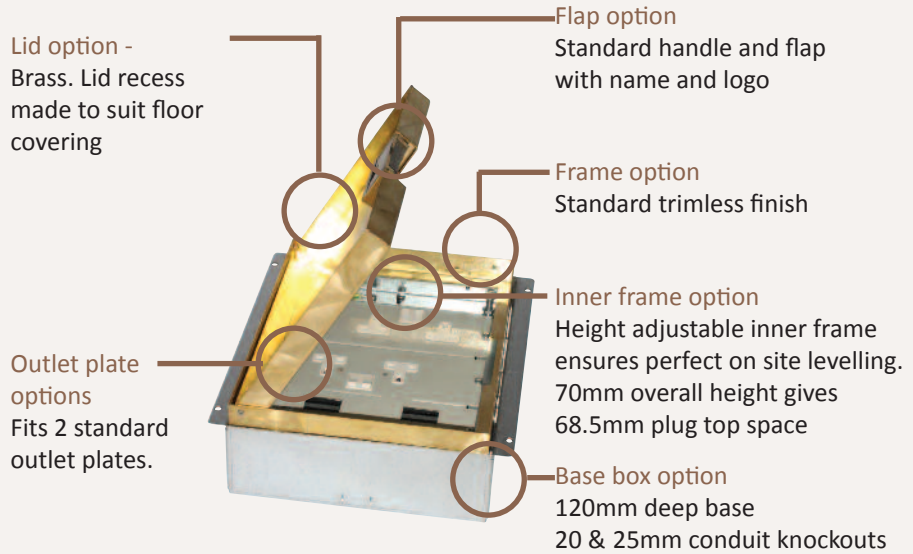

*Standard Finish*

Frame size 233x250mm  
 Base box size 243x260mm  
 Lid recess - advise on order to suit floor covering  
 Base with 20 & 25mm conduit knockouts in base and sides

*Optional Extras*

- SBOX-700+BR      Extra to supply box in 2mm brass, with 4mm thick infill plate to withstand larger loads
- SBOX-700CLHANST      Extra to supply the handle without the Cableduct name
- SBOX-700NOLOGO      Extra to supply the flap without the Cableduct logo
- SBOX-700-FTLID      Extra to a flat instead of recessed lid
- SBOX-700-LOCK      Extra to supply lid and frame with a cam lock
- SBOX-700-BRONZE      Extra to a supply with Antique Bronze coating
- SBOX-700-BR-AB      Extra to a supply with Antique Brass coating
- SBOX-700-BR-JB      Extra to a supply with Jordan Bronze coating
- SSB72RETRO      Retro style base box fitting entirely within frame