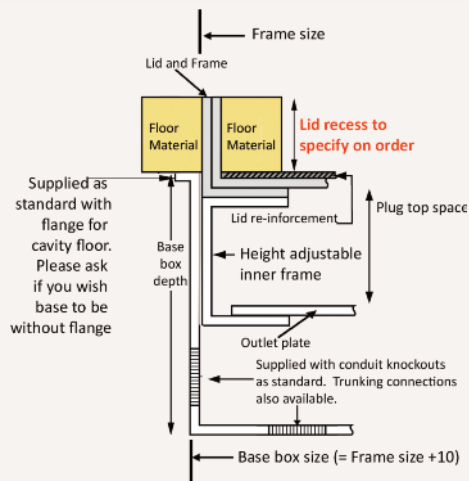

*Standard Finish*

Frame size 233x250mm  
 Base box size 243x260mm  
 Lid recess - advise on order to suit floor covering  
 Base with 20 & 25mm conduit knockouts in base and sides

*Optional Extras*

- SBOX-700+BR      Extra to supply box in 2mm brass, with 4mm thick infill plate to withstand larger loads
- SBOX-700CLHANST      Extra to supply the handle without the Cableduct name
- SBOX-700NOLOGO      Extra to supply the flap without the Cableduct logo
- SBOX-700-FTLID      Extra to a flat instead of recessed lid
- SBOX-700-LOCK      Extra to supply lid and frame with a cam lock
- SBOX-700-BRONZE      Extra to a supply with Antique Bronze coating
- SBOX-700-BR-AB      Extra to a supply with Antique Brass coating
- SBOX-700-BR-JB      Extra to a supply with Jordan Bronze coating
- SSB72RETRO      Retro style base box fitting entirely within frame