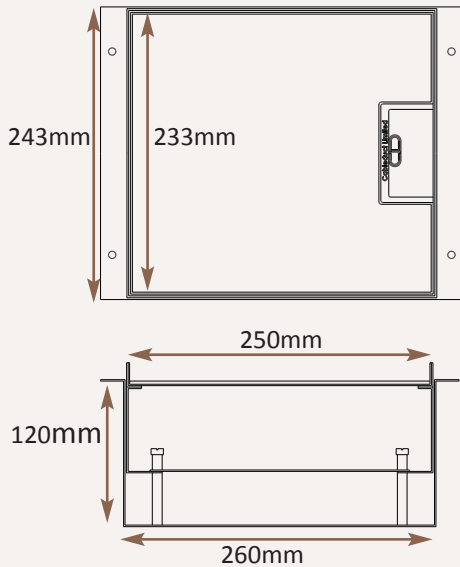

*Standard Finish*

Frame size 233x250mm  
 Base box size 243x260mm  
 Lid recess - advise on order to suit floor covering  
 Base with 20 & 25mm conduit knockouts in base and sides

*Optional Extras*

- SBOX-700+BR      Extra to supply box in 2mm brass, with 4mm thick infill plate to withstand larger loads
- SBOX-700CLHANST      Extra to supply the handle without the Cableduct name
- SBOX-700NOLOGO      Extra to supply the flap without the Cableduct logo
- SBOX-700-FTLID      Extra to a flat instead of recessed lid
- SBOX-700-LOCK      Extra to supply lid and frame with a cam lock
- SBOX-700-BRONZE      Extra to a supply with Antique Bronze coating
- SBOX-700-BR-AB      Extra to a supply with Antique Brass coating
- SBOX-700-BR-JB      Extra to a supply with Jordan Bronze coating
- SSB72RETRO      Retro style base box fitting entirely within frame