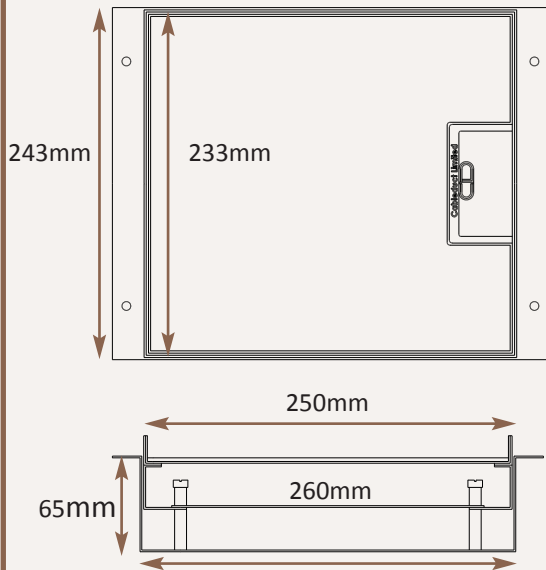

Standard Finish

Lid option - Brass. Lid recess made to suit floor covering

Frame size 233x250mm
Base box size 243x260mm
Lid recess - advise on order to suit floor covering
Base with 20 & 25mm conduit knockouts in base and sides

Optional Extras

- SBOX-700+BR Extra to supply box in 2mm brass, with 4mm thick infill plate to withstand larger loads
- SBOX-700CLHANST Extra to supply the handle without the Cableduct name
- SBOX-700NOLOGO Extra to supply the flap without the Cableduct logo
- SBOX-700-FTLID Extra to a flat instead of recessed lid
- SBOX-700-LOCK Extra to supply lid and frame with a cam lock
- SBOX-700-BRONZE Extra to a supply with Antique Bronze coating
- SBOX-700-BR-AB Extra to a supply with Antique Brass coating
- SBOX-700-BR-JB Extra to a supply with Jordan Bronze coating
- SSB72RETRO Retro style base box fitting entirely within frame