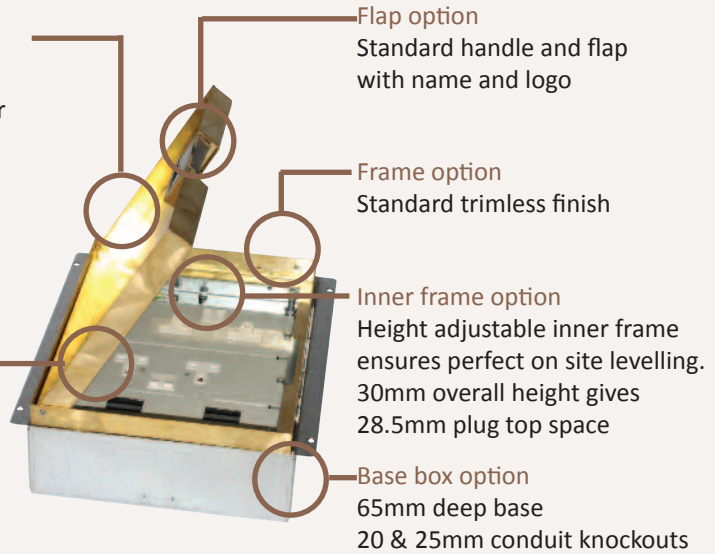

Standard Finish

Lid option - Brass. Lid recess made to suit floor covering

Frame size 233x250mm
Base box size 243x260mm
Lid recess - advise on order to suit floor covering
Base with 20 & 25mm conduit knockouts in base and sides

Optional Extras

- SBOX-700+BR Extra to supply box in 2mm brass, with 4mm thick infill plate to withstand larger loads
- SBOX-700CLHANST Extra to supply the handle without the Cableduct name
- SBOX-700NOLOGO Extra to supply the flap without the Cableduct logo
- SBOX-700-FTLID Extra to a flat instead of recessed lid
- SBOX-700-LOCK Extra to supply lid and frame with a cam lock
- SBOX-700-BRONZE Extra to a supply with Antique Bronze coating
- SBOX-700-BR-AB Extra to a supply with Antique Brass coating
- SBOX-700-BR-JB Extra to a supply with Jordan Bronze coating
- SSB72RETRO Retro style base box fitting entirely within frame