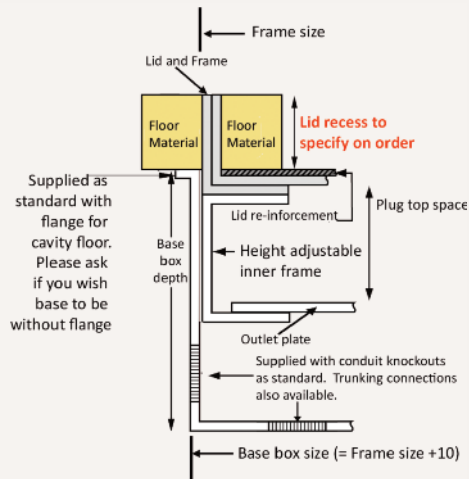

Standard Finish

Lid option - Brass. Lid recess made to suit floor covering

Frame size 233x250mm
Base box size 243x260mm
Lid recess - advise on order to suit floor covering
Base with 20 & 25mm conduit knockouts in base and sides

Optional Extras

- SBOX-700+BR Extra to supply box in 2mm brass, with 4mm thick infill plate to withstand larger loads
- SBOX-700CLHANST Extra to supply the handle without the Cableduct name
- SBOX-700NOLOGO Extra to supply the flap without the Cableduct logo
- SBOX-700-FTLID Extra to a flat instead of recessed lid
- SBOX-700-LOCK Extra to supply lid and frame with a cam lock
- SBOX-700-BRONZE Extra to a supply with Antique Bronze coating
- SBOX-700-BR-AB Extra to a supply with Antique Brass coating
- SBOX-700-BR-JB Extra to a supply with Jordan Bronze coating
- SSB72RETRO Retro style base box fitting entirely within frame