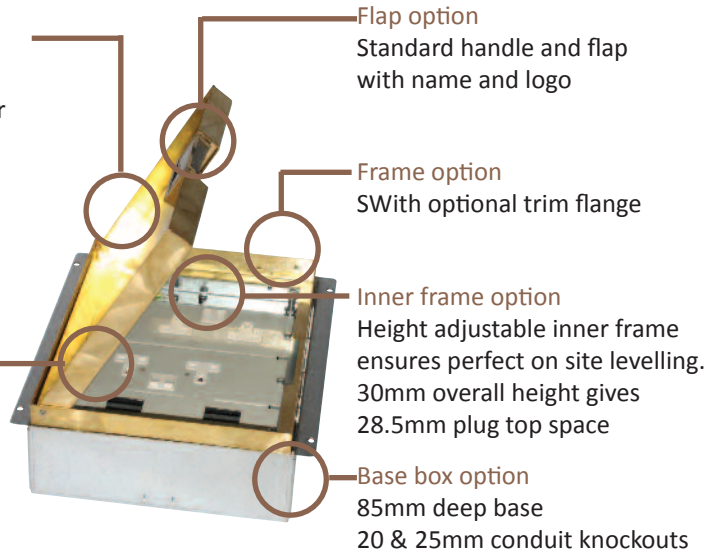

Standard Finish with optional trim flange

Frame size 233x250mm with 12mm visible trim flange
 Base box size 243x260mm
 Lid recess - advise on order to suit floor covering
 Base with 20 & 25mm conduit knockouts in base and sides

Lid option - Brass. Lid recess made to suit floor covering

Outlet plate options Fits 2 standard outlet plates.

Optional Extras

- SBOX-700+BR Extra to supply box in 2mm brass, with 4mm thick infill plate to withstand larger loads
- SBOX-700CLHANST Extra to supply the handle without the Cableduct name
- SBOX-700NOLOGO Extra to supply the flap without the Cableduct logo
- SBOX-700-FTLID Extra to a flat instead of recessed lid
- SBOX-700-LOCK Extra to supply lid and frame with a cam lock
- SBOX-700-BRONZE Extra to a supply with Antique Bronze coating
- SBOX-700-BR-AB Extra to a supply with Antique Brass coating
- SBOX-700-BR-JB Extra to a supply with Jordan Bronze coating
- SSB74RETRO Retro style base box fitting entirely within frame