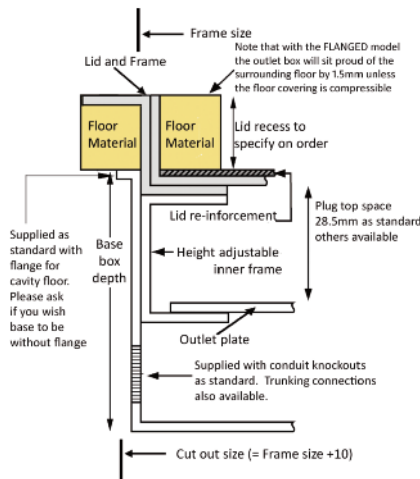

Standard Finish with optional trim flange

Frame size 233x250mm with 12mm visible trim flange
 Base box size 243x260mm
 Lid recess - advise on order to suit floor covering
 Base with 20 & 25mm conduit knockouts in base and sides

Lid option - Brass. Lid recess made to suit floor covering

Outlet plate options Fits 2 standard outlet plates.

Optional Extras

- SBOX-700+BR Extra to supply box in 2mm brass, with 4mm thick infill plate to withstand larger loads
- SBOX-700CLHANST Extra to supply the handle without the Cableduct name
- SBOX-700NOLOGO Extra to supply the flap without the Cableduct logo
- SBOX-700-FTLID Extra to a flat instead of recessed lid
- SBOX-700-LOCK Extra to supply lid and frame with a cam lock
- SBOX-700-BRONZE Extra to a supply with Antique Bronze coating
- SBOX-700-BR-AB Extra to a supply with Antique Brass coating
- SBOX-700-BR-JB Extra to a supply with Jordan Bronze coating
- SSB74RETRO Retro style base box fitting entirely within frame