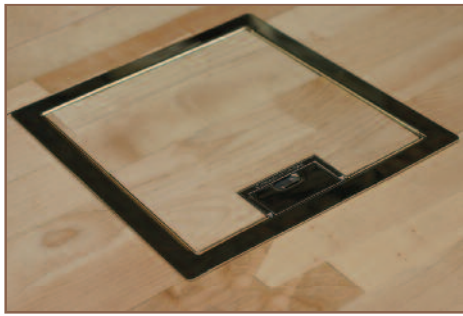

Standard Finish with optional trim flange

Frame size 233x250mm with 12mm visible trim flange
 Base box size 243x260mm
 Lid recess - advise on order to suit floor covering
 Base with 20 & 25mm conduit knockouts in base and sides

Lid option - Brass. Lid recess made to suit floor covering

Outlet plate options Fits 2 standard outlet plates.

Optional Extras

- SBOX-700+BR Extra to supply box in 2mm brass, with 4mm thick infill plate to withstand larger loads
- SBOX-700CLHANST Extra to supply the handle without the Cableduct name
- SBOX-700NOLOGO Extra to supply the flap without the Cableduct logo
- SBOX-700-FTLID Extra to a flat instead of recessed lid
- SBOX-700-LOCK Extra to supply lid and frame with a cam lock
- SBOX-700-BRONZE Extra to a supply with Antique Bronze coating
- SBOX-700-BR-AB Extra to a supply with Antique Brass coating
- SBOX-700-BR-JB Extra to a supply with Jordan Bronze coating
- SSB74RETRO Retro style base box fitting entirely within frame