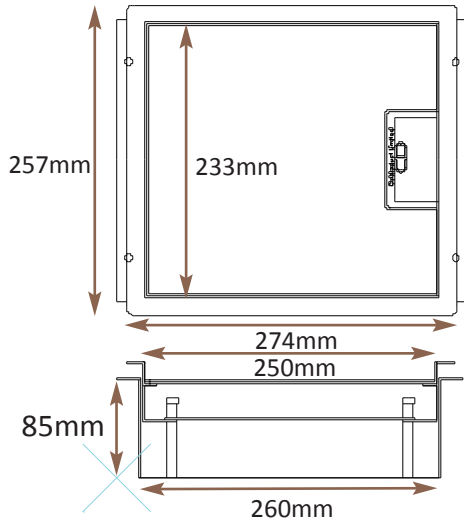

Standard Finish with optional trim flange

Frame size 233x250mm with 12mm visible trim flange
 Base box size 243x260mm
 Lid recess - advise on order to suit floor covering
 Base with 20 & 25mm conduit knockouts in base and sides

Lid option - Brass. Lid recess made to suit floor covering

Outlet plate options Fits 2 standard outlet plates.

Optional Extras

- SBOX-700+BR Extra to supply box in 2mm brass, with 4mm thick infill plate to withstand larger loads
- SBOX-700CLHANST Extra to supply the handle without the Cableduct name
- SBOX-700NOLOGO Extra to supply the flap without the Cableduct logo
- SBOX-700-FTLID Extra to a flat instead of recessed lid
- SBOX-700-LOCK Extra to supply lid and frame with a cam lock
- SBOX-700-BRONZE Extra to a supply with Antique Bronze coating
- SBOX-700-BR-AB Extra to a supply with Antique Brass coating
- SBOX-700-BR-JB Extra to a supply with Jordan Bronze coating
- SSB74RETRO Retro style base box fitting entirely within frame