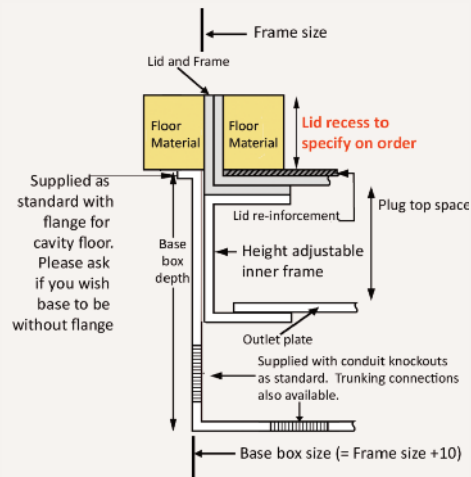

Standard Finish

Frame size 233x250mm
 Base box size 243x260mm
 Lid recess - advise on order to suit floor covering
 Base with 20 & 25mm conduit knockouts

Lid option -
 Brass. Lid recess
 made to suit floor
 covering

Outlet plate
 options
 Fits 2 standard
 outlet plates.

Optional Extras

- SBOX-700+BR Extra to supply box in 2mm brass, with 4mm thick infill plate to withstand larger loads
- SBOX-700CLHANST Extra to supply the handle without the Cableduct name
- SBOX-700NOLOGO Extra to supply the flap without the Cableduct logo
- SBOX-700-FTLID Extra to a flat instead of recessed lid
- SBOX-700-LOCK Extra to supply lid and frame with a cam lock
- SBOX-700-BRONZE Extra to a supply with Antique Bronze coating
- SBOX-700-BR-AB Extra to a supply with Antique Brass coating
- SBOX-700-BR-JB Extra to a supply with Jordan Bronze coating
- SSB72RETRO Retro style base box fitting entirely within frame