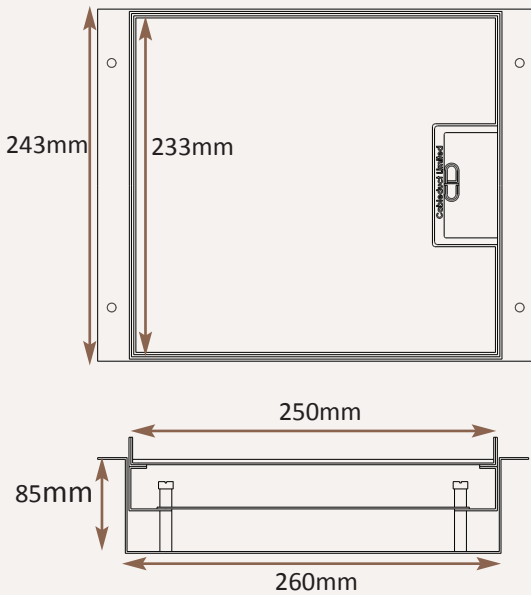

Standard Finish

Frame size 233x250mm
 Base box size 243x260mm
 Lid recess - advise on order to suit floor covering
 Base with 20 & 25mm conduit knockouts

Lid option -
 Brass. Lid recess
 made to suit floor
 covering

Outlet plate
 options
 Fits 2 standard
 outlet plates.

Optional Extras

- SBOX-700+BR Extra to supply box in 2mm brass, with 4mm thick infill plate to withstand larger loads
- SBOX-700CLHANST Extra to supply the handle without the Cableduct name
- SBOX-700NOLOGO Extra to supply the flap without the Cableduct logo
- SBOX-700-FTLID Extra to a flat instead of recessed lid
- SBOX-700-LOCK Extra to supply lid and frame with a cam lock
- SBOX-700-BRONZE Extra to a supply with Antique Bronze coating
- SBOX-700-BR-AB Extra to a supply with Antique Brass coating
- SBOX-700-BR-JB Extra to a supply with Jordan Bronze coating
- SSB72RETRO Retro style base box fitting entirely within frame