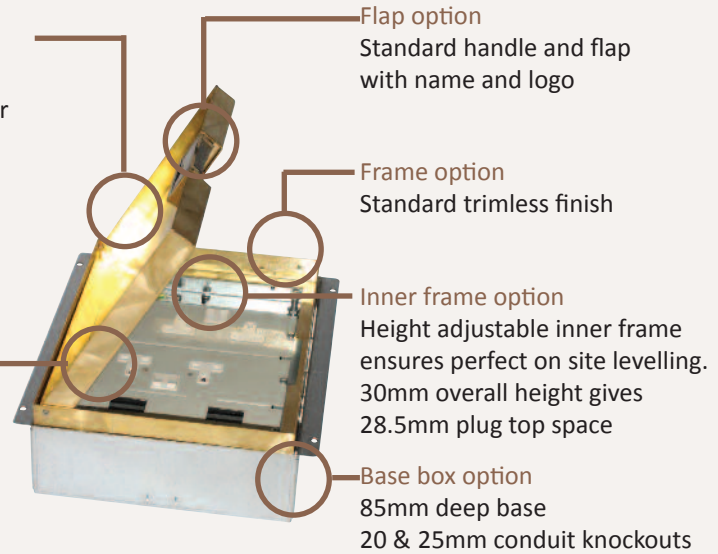

Standard Finish

Frame size 233x250mm
 Base box size 243x260mm
 Lid recess - advise on order to suit floor covering
 Base with 20 & 25mm conduit knockouts

Lid option -
 Brass. Lid recess
 made to suit floor
 covering

Outlet plate
 options
 Fits 2 standard
 outlet plates.

Optional Extras

- SBOX-700+BR Extra to supply box in 2mm brass, with 4mm thick infill plate to withstand larger loads
- SBOX-700CLHANST Extra to supply the handle without the Cableduct name
- SBOX-700NOLOGO Extra to supply the flap without the Cableduct logo
- SBOX-700-FTLID Extra to a flat instead of recessed lid
- SBOX-700-LOCK Extra to supply lid and frame with a cam lock
- SBOX-700-BRONZE Extra to a supply with Antique Bronze coating
- SBOX-700-BR-AB Extra to a supply with Antique Brass coating
- SBOX-700-BR-JB Extra to a supply with Jordan Bronze coating
- SSB72RETRO Retro style base box fitting entirely within frame