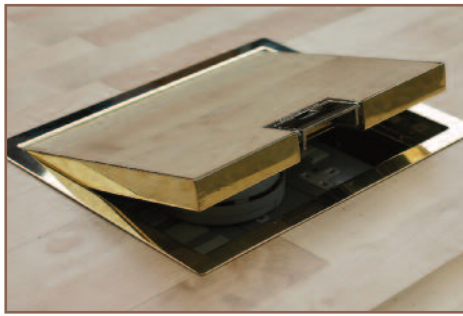

Standard Finish with optional trim flange

Frame size 320x250mm with 12.5mm visible trim flange
 Base box size 330x260mm
 Lid recess - advise on order to suit floor covering
 Base with 20 & 25mm conduit knockouts in base and sides

Lid option - Brass. Lid recess made to suit floor covering

Outlet plate options Fits 3 standard outlet plates.

Optional Extras

- SBOX-700+BR Extra to supply box in 2mm brass, with 4mm thick infill plate to withstand larger loads
- SBOX-700CLHANST Extra to supply the handle without the Cableduct name
- SBOX-700NOLOGO Extra to supply the flap without the Cableduct logo
- SBOX-700-FTLID Extra to a flat instead of recessed lid
- SBOX-700-LOCK Extra to supply lid and frame with a cam lock
- SBOX-700-BRONZE Extra to a supply with Antique Bronze coating
- SBOX-700-BR-AB Extra to a supply with Antique Brass coating
- SBOX-700-BR-JB Extra to a supply with Jordan Bronze coating
- SSB74RETRO Retro style base box fitting entirely within frame