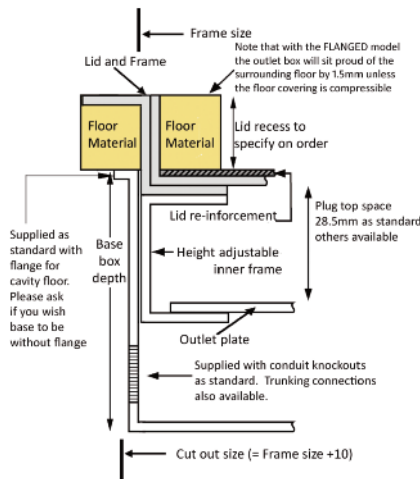

Standard Finish with optional trim flange

Frame size 320x250mm with 12.5mm visible trim flange
 Base box size 330x260mm
 Lid recess - advise on order to suit floor covering
 Base with 20 & 25mm conduit knockouts in base and sides

Lid option - Brass. Lid recess made to suit floor covering

Outlet plate options Fits 3 standard outlet plates.

Optional Extras

- SBOX-700+BR Extra to supply box in 2mm brass, with 4mm thick infill plate to withstand larger loads
- SBOX-700CLHANST Extra to supply the handle without the Cableduct name
- SBOX-700NOLOGO Extra to supply the flap without the Cableduct logo
- SBOX-700-FTLID Extra to a flat instead of recessed lid
- SBOX-700-LOCK Extra to supply lid and frame with a cam lock
- SBOX-700-BRONZE Extra to a supply with Antique Bronze coating
- SBOX-700-BR-AB Extra to a supply with Antique Brass coating
- SBOX-700-BR-JB Extra to a supply with Jordan Bronze coating
- SSB74RETRO Retro style base box fitting entirely within frame