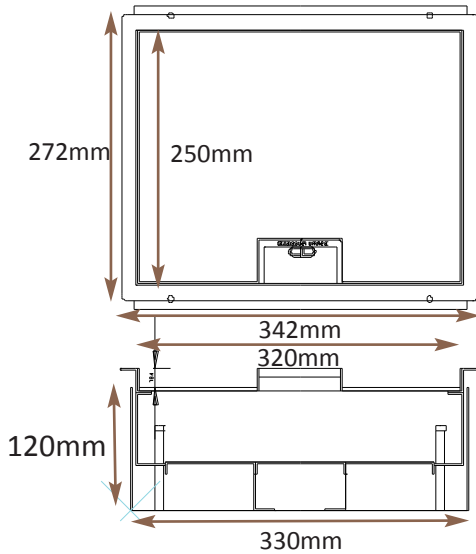

Standard Finish with optional trim flange

Frame size 320x250mm with 12.5mm visible trim flange
 Base box size 330x260mm
 Lid recess - advise on order to suit floor covering
 Base with 20 & 25mm conduit knockouts in base and sides

Lid option - Brass. Lid recess made to suit floor covering

Outlet plate options Fits 3 standard outlet plates.

Optional Extras

- SBOX-700+BR Extra to supply box in 2mm brass, with 4mm thick infill plate to withstand larger loads
- SBOX-700CLHANST Extra to supply the handle without the Cableduct name
- SBOX-700NOLOGO Extra to supply the flap without the Cableduct logo
- SBOX-700-FTLID Extra to a flat instead of recessed lid
- SBOX-700-LOCK Extra to supply lid and frame with a cam lock
- SBOX-700-BRONZE Extra to a supply with Antique Bronze coating
- SBOX-700-BR-AB Extra to a supply with Antique Brass coating
- SBOX-700-BR-JB Extra to a supply with Jordan Bronze coating
- SSB74RETRO Retro style base box fitting entirely within frame