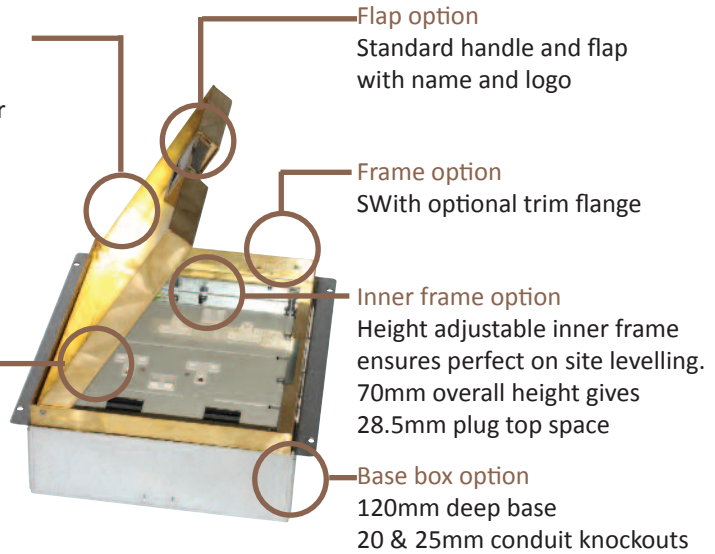

Standard Finish with optional trim flange

Frame size 320x250mm with 12.5mm visible trim flange
 Base box size 330x260mm
 Lid recess - advise on order to suit floor covering
 Base with 20 & 25mm conduit knockouts in base and sides

Lid option - Brass. Lid recess made to suit floor covering

Outlet plate options Fits 3 standard outlet plates.

Optional Extras

- SBOX-700+BR Extra to supply box in 2mm brass, with 4mm thick infill plate to withstand larger loads
- SBOX-700CLHANST Extra to supply the handle without the Cableduct name
- SBOX-700NOLOGO Extra to supply the flap without the Cableduct logo
- SBOX-700-FTLID Extra to a flat instead of recessed lid
- SBOX-700-LOCK Extra to supply lid and frame with a cam lock
- SBOX-700-BRONZE Extra to a supply with Antique Bronze coating
- SBOX-700-BR-AB Extra to a supply with Antique Brass coating
- SBOX-700-BR-JB Extra to a supply with Jordan Bronze coating
- SSB74RETRO Retro style base box fitting entirely within frame