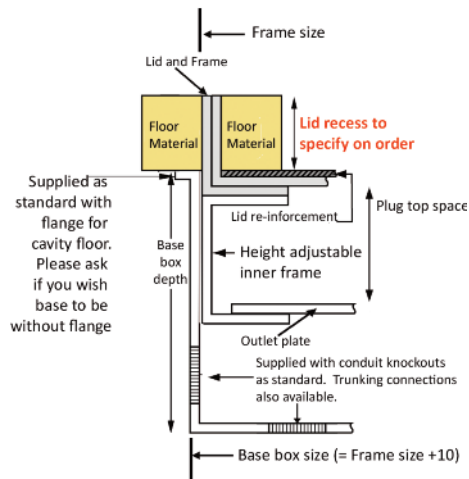

Standard Finish

Frame size 320x250mm
 Base box size 330x260mm
 Lid recess - advise on order to suit floor covering
 Base with 20 & 25mm conduit knockouts in base and sides

Lid option - Brass. Lid recess made to suit floor covering

Outlet plate options Fits 3 standard outlet plates.

Optional Extras

- SBOX-700+BR Extra to supply box in 2mm brass, with 4mm thick infill plate to withstand larger loads
- SBOX-700-MOUSE Extra to supply a cable exit "Mousehole" opening
- SBOX-700-FTLID Extra to a flat instead of recessed lid
- SBOX-700-LOCK Extra to supply lid and frame with a cam lock
- SBOX-700-BRONZE Extra to a supply with Antique Bronze coating
- SBOX-700-BR-AB Extra to a supply with Antique Brass coating
- SBOX-700-BR-JB Extra to a supply with Jordan Bronze coating
- SSB74RETRO Retro style base box fitting entirely within frame