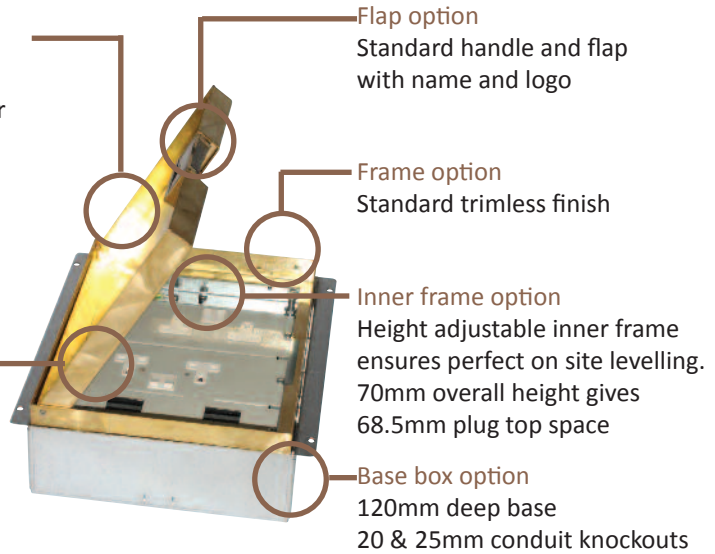

Standard Finish

Frame size 320x250mm
 Base box size 330x260mm
 Lid recess - advise on order to suit floor covering
 Base with 20 & 25mm conduit knockouts in base and sides

Lid option - Brass. Lid recess made to suit floor covering

Outlet plate options Fits 3 standard outlet plates.

Optional Extras

- SBOX-700+BR Extra to supply box in 2mm brass, with 4mm thick infill plate to withstand larger loads
- SBOX-700-MOUSE Extra to supply a cable exit "Mousehole" opening
- SBOX-700-FTLID Extra to a flat instead of recessed lid
- SBOX-700-LOCK Extra to supply lid and frame with a cam lock
- SBOX-700-BRONZE Extra to a supply with Antique Bronze coating
- SBOX-700-BR-AB Extra to a supply with Antique Brass coating
- SBOX-700-BR-JB Extra to a supply with Jordan Bronze coating
- SSB74RETRO Retro style base box fitting entirely within frame