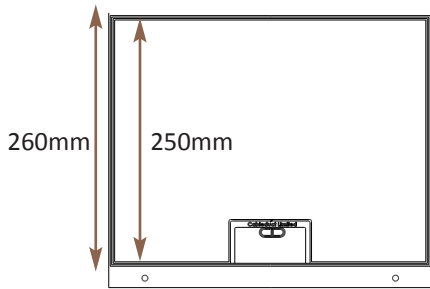

Standard Finish

Frame size 320x250mm
 Base box size 330x260mm
 Lid recess - advise on order to suit floor covering
 Base with 20 & 25mm conduit knockouts in base and sides

Lid option - Brass. Lid recess made to suit floor covering

Outlet plate options Fits 3 standard outlet plates.

Optional Extras

- SBOX-700+BR Extra to supply box in 2mm brass, with 4mm thick infill plate to withstand larger loads
- SBOX-700-MOUSE Extra to supply a cable exit "Mousehole" opening
- SBOX-700-FTLID Extra to a flat instead of recessed lid
- SBOX-700-LOCK Extra to supply lid and frame with a cam lock
- SBOX-700-BRONZE Extra to a supply with Antique Bronze coating
- SBOX-700-BR-AB Extra to a supply with Antique Brass coating
- SBOX-700-BR-JB Extra to a supply with Jordan Bronze coating
- SSB74RETRO Retro style base box fitting entirely within frame