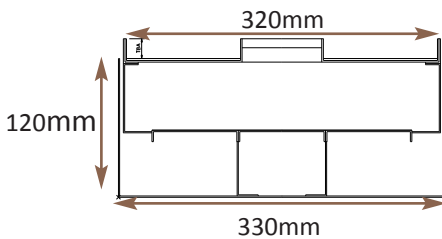

Standard Finish

Frame size 320x250mm
 Base box size 330x260mm
 Lid recess - advise on order to suit floor covering
 Base with 20 & 25mm conduit knockouts in base and sides

Lid option - Brass. Lid recess made to suit floor covering

Outlet plate options Fits 3 standard outlet plates.

Optional Extras

- SBOX-700+BR Extra to supply box in 2mm brass, with 4mm thick infill plate to withstand larger loads
- SBOX-700-MOUSE Extra to supply a cable exit "Mousehole" opening
- SBOX-700-FTLID Extra to a flat instead of recessed lid
- SBOX-700-LOCK Extra to supply lid and frame with a cam lock
- SBOX-700-BRONZE Extra to a supply with Antique Bronze coating
- SBOX-700-BR-AB Extra to a supply with Antique Brass coating
- SBOX-700-BR-JB Extra to a supply with Jordan Bronze coating
- SSB74RETRO Retro style base box fitting entirely within frame