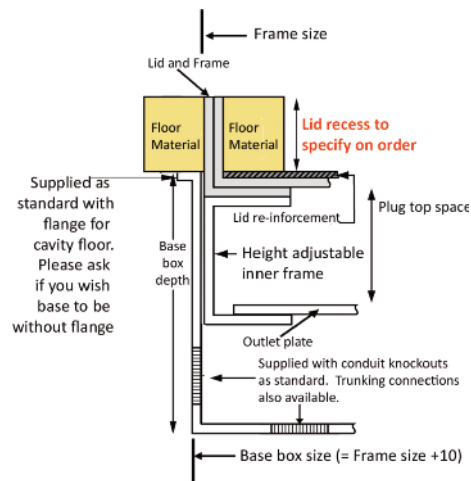

Standard Finish

Frame size 320x250mm
 Base box size 330x260mm
 Lid recess - advise on order to suit floor covering
 Base with 20 & 25mm conduit knockouts

Optional Extras

- SBOX-700+BR Extra to supply box in 2mm brass, with 4mm thick infill plate to withstand larger loads
- SBOX-700-MOUSE Extra to supply a cable exit "Mousehole" opening
- SBOX-700-FTLID Extra to a flat instead of recessed lid
- SBOX-700-LOCK Extra to supply lid and frame with a cam lock
- SBOX-700-BRONZE Extra to a supply with Antique Bronze coating
- SBOX-700-BR-AB Extra to a supply with Antique Brass coating
- SBOX-700-BR-JB Extra to a supply with Jordan Bronze coating
- SSB74RETRO Retro style base box fitting entirely within frame