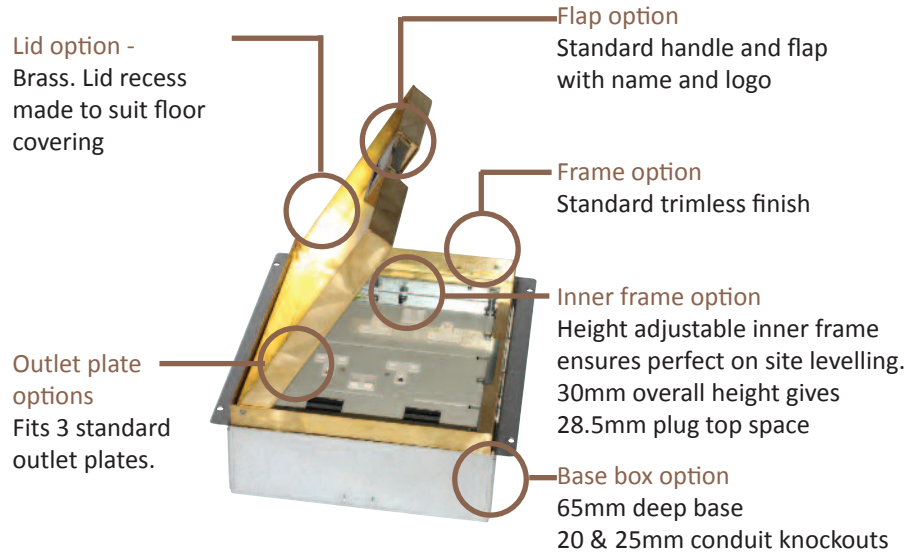

Standard Finish

Frame size 320x250mm
 Base box size 330x260mm
 Lid recess - advise on order to suit floor covering
 Base with 20 & 25mm conduit knockouts

Optional Extras

- SBOX-700+BR Extra to supply box in 2mm brass, with 4mm thick infill plate to withstand larger loads
- SBOX-700-MOUSE Extra to supply a cable exit "Mousehole" opening
- SBOX-700-FTLID Extra to a flat instead of recessed lid
- SBOX-700-LOCK Extra to supply lid and frame with a cam lock
- SBOX-700-BRONZE Extra to a supply with Antique Bronze coating
- SBOX-700-BR-AB Extra to a supply with Antique Brass coating
- SBOX-700-BR-JB Extra to a supply with Jordan Bronze coating
- SSB74RETRO Retro style base box fitting entirely within frame