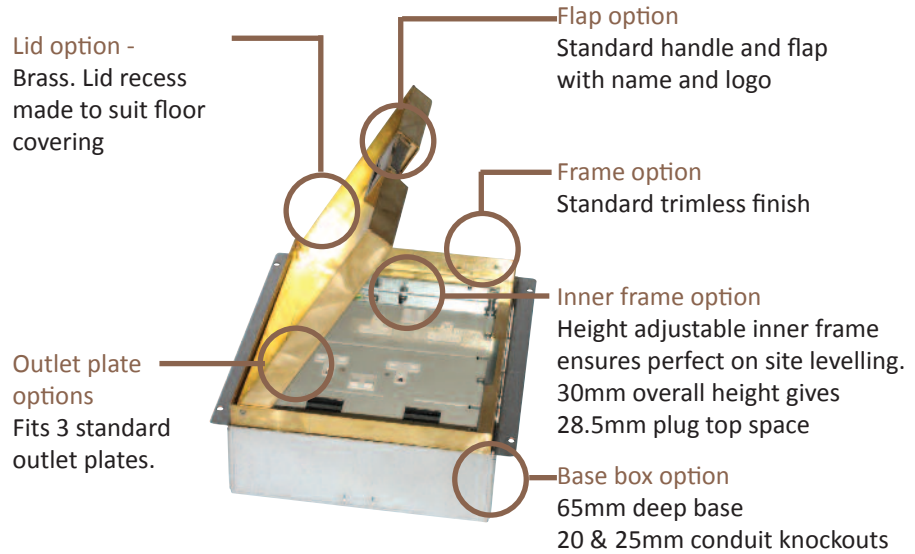

Standard Finish

Frame size 320x250mm
 Base box size 330x260mm
 Lid recess - advise on order to suit floor covering
 Base with 20 & 25mm conduit knockouts

Optional Extras

- SBOX-700+BR Extra to supply box in 2mm brass, with 4mm thick infill plate to withstand larger loads
- SBOX-700-MOUSE Extra to supply a cable exit "Mousehole" opening
- SBOX-700-FTLID Extra to a flat instead of recessed lid
- SBOX-700-LOCK Extra to supply lid and frame with a cam lock
- SBOX-700-BRONZE Extra to a supply with Antique Bronze coating
- SBOX-700-BR-AB Extra to a supply with Antique Brass coating
- SBOX-700-BR-JB Extra to a supply with Jordan Bronze coating
- SSB74RETRO Retro style base box fitting entirely within frame