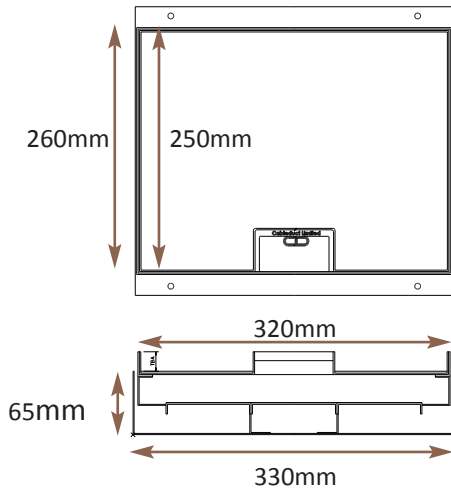

Standard Finish

Frame size 320x250mm
 Base box size 330x260mm
 Lid recess - advise on order to suit floor covering
 Base with 20 & 25mm conduit knockouts

Optional Extras

- SBOX-700+BR Extra to supply box in 2mm brass, with 4mm thick infill plate to withstand larger loads
- SBOX-700-MOUSE Extra to supply a cable exit "Mousehole" opening
- SBOX-700-FTLID Extra to a flat instead of recessed lid
- SBOX-700-LOCK Extra to supply lid and frame with a cam lock
- SBOX-700-BRONZE Extra to a supply with Antique Bronze coating
- SBOX-700-BR-AB Extra to a supply with Antique Brass coating
- SBOX-700-BR-JB Extra to a supply with Jordan Bronze coating
- SSB74RETRO Retro style base box fitting entirely within frame