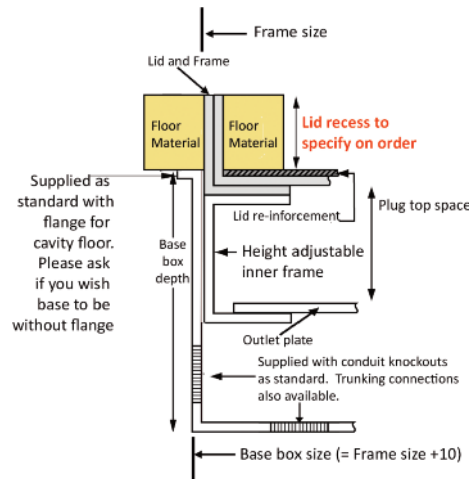

Standard Finish

Frame size 320x250mm
 Base box size 330x260mm
 Lid recess - advise on order to suit floor covering
 Base with 20 & 25mm conduit knockouts

Optional Extras

- SBOX-700+BR Extra to supply box in 2mm brass, with 4mm thick infill plate to withstand larger loads
- SBOX-700-MOUSE Extra to supply a cable exit "Mousehole" opening
- SBOX-700-FTLID Extra to a flat instead of recessed lid
- SBOX-700-LOCK Extra to supply lid and frame with a cam lock
- SBOX-700-BRONZE Extra to a supply with Antique Bronze coating
- SBOX-700-BR-AB Extra to a supply with Antique Brass coating
- SBOX-700-BR-JB Extra to a supply with Jordan Bronze coating
- SSB74RETRO Retro style base box fitting entirely within frame