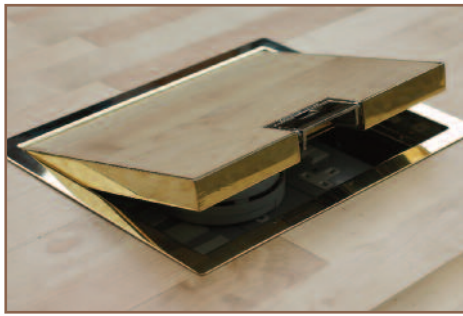

*Standard Finish with optional trim flange*

Frame size 320x250mm with 12.5mm visible trim flange  
 Base box size 330x260mm  
 Lid recess - advise on order to suit floor covering  
 Base with 20 & 25mm conduit knockouts in base and sides

Lid option -  
 Brass. Lid recess  
 made to suit floor  
 covering

Outlet plate  
 options  
 Fits 3 standard  
 outlet plates.

*Optional Extras*

- SBOX-700+BR      Extra to supply box in 2mm brass, with 4mm thick infill plate to withstand larger loads
- SBOX-700CLHANST      Extra to supply the handle without the Cableduct name
- SBOX-700NOLOGO      Extra to supply the flap without the Cableduct logo
- SBOX-700-FTLID      Extra to a flat instead of recessed lid
- SBOX-700-LOCK      Extra to supply lid and frame with a cam lock
- SBOX-700-BRONZE      Extra to a supply with Antique Bronze coating
- SBOX-700-BR-AB      Extra to a supply with Antique Brass coating
- SBOX-700-BR-JB      Extra to a supply with Jordan Bronze coating
- SSB74RETRO      Retro style base box fitting entirely within frame