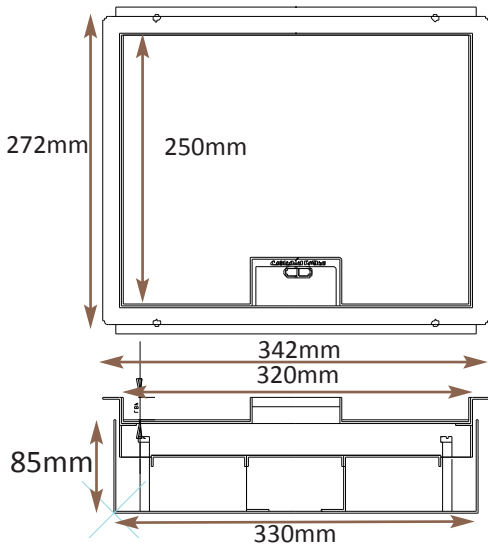

*Standard Finish with optional trim flange*

Frame size 320x250mm with 12.5mm visible trim flange  
 Base box size 330x260mm  
 Lid recess - advise on order to suit floor covering  
 Base with 20 & 25mm conduit knockouts in base and sides

Lid option -  
 Brass. Lid recess  
 made to suit floor  
 covering

Outlet plate  
 options  
 Fits 3 standard  
 outlet plates.

*Optional Extras*

- SBOX-700+BR      Extra to supply box in 2mm brass, with 4mm thick infill plate to withstand larger loads
- SBOX-700CLHANST      Extra to supply the handle without the Cableduct name
- SBOX-700NOLOGO      Extra to supply the flap without the Cableduct logo
- SBOX-700-FTLID      Extra to a flat instead of recessed lid
- SBOX-700-LOCK      Extra to supply lid and frame with a cam lock
- SBOX-700-BRONZE      Extra to a supply with Antique Bronze coating
- SBOX-700-BR-AB      Extra to a supply with Antique Brass coating
- SBOX-700-BR-JB      Extra to a supply with Jordan Bronze coating
- SSB74RETRO      Retro style base box fitting entirely within frame