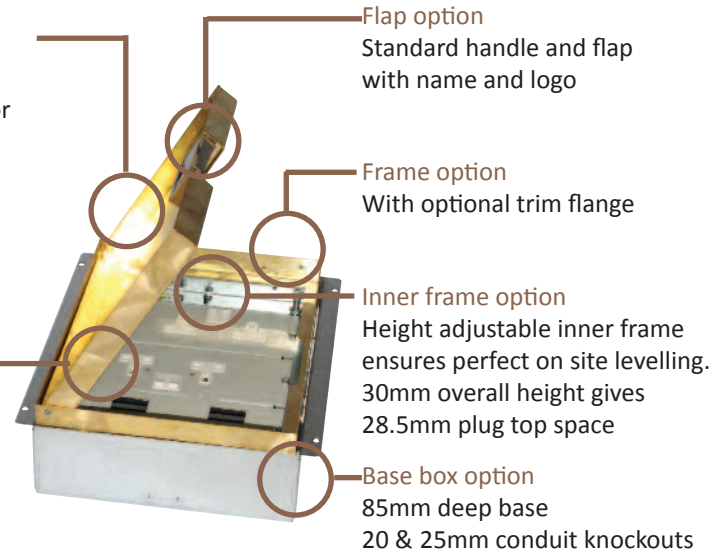

*Standard Finish with optional trim flange*

Frame size 320x250mm with 12.5mm visible trim flange  
 Base box size 330x260mm  
 Lid recess - advise on order to suit floor covering  
 Base with 20 & 25mm conduit knockouts in base and sides

Lid option -  
 Brass. Lid recess  
 made to suit floor  
 covering

Outlet plate  
 options  
 Fits 3 standard  
 outlet plates.

*Optional Extras*

- SBOX-700+BR      Extra to supply box in 2mm brass, with 4mm thick infill plate to withstand larger loads
- SBOX-700CLHANST      Extra to supply the handle without the Cableduct name
- SBOX-700NOLOGO      Extra to supply the flap without the Cableduct logo
- SBOX-700-FTLID      Extra to a flat instead of recessed lid
- SBOX-700-LOCK      Extra to supply lid and frame with a cam lock
- SBOX-700-BRONZE      Extra to a supply with Antique Bronze coating
- SBOX-700-BR-AB      Extra to a supply with Antique Brass coating
- SBOX-700-BR-JB      Extra to a supply with Jordan Bronze coating
- SSB74RETRO      Retro style base box fitting entirely within frame