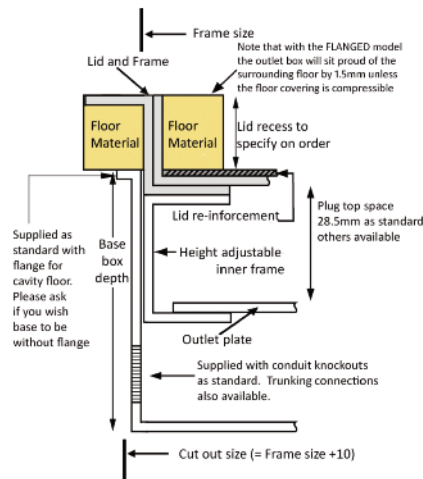

*Standard Finish with optional trim flange*

Frame size 320x250mm with 12.5mm visible trim flange  
 Base box size 330x260mm  
 Lid recess - advise on order to suit floor covering  
 Base with 20 & 25mm conduit knockouts in base and sides

Lid option -  
 Brass. Lid recess  
 made to suit floor  
 covering

Outlet plate  
 options  
 Fits 3 standard  
 outlet plates.

*Optional Extras*

- SBOX-700+BR      Extra to supply box in 2mm brass, with 4mm thick infill plate to withstand larger loads
- SBOX-700CLHANST      Extra to supply the handle without the Cableduct name
- SBOX-700NOLOGO      Extra to supply the flap without the Cableduct logo
- SBOX-700-FTLID      Extra to a flat instead of recessed lid
- SBOX-700-LOCK      Extra to supply lid and frame with a cam lock
- SBOX-700-BRONZE      Extra to a supply with Antique Bronze coating
- SBOX-700-BR-AB      Extra to a supply with Antique Brass coating
- SBOX-700-BR-JB      Extra to a supply with Jordan Bronze coating
- SSB74RETRO      Retro style base box fitting entirely within frame