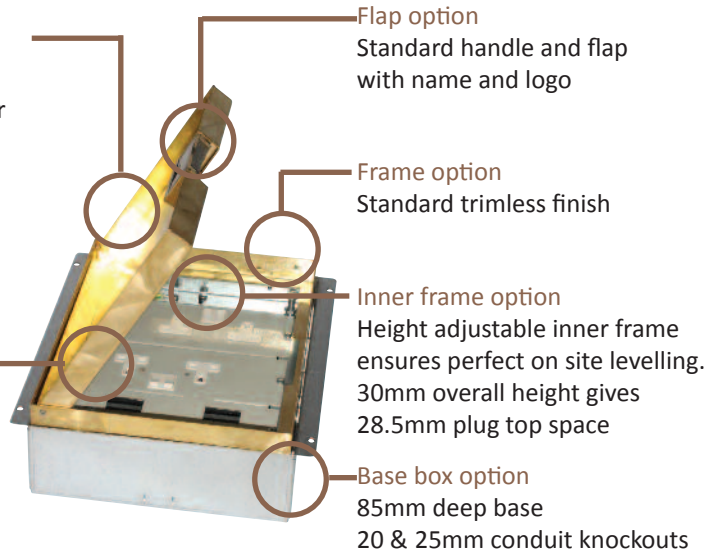

Standard Finish

Lid option - Brass. Lid recess made to suit floor covering

Frame size 320x250mm
Base box size 330x260mm
Lid recess - advise on order to suit floor covering
Base with 20 & 25mm conduit knockouts

Outlet plate options
Fits 3 standard outlet plates.

Optional Extras

- SBOX-700+BR Extra to supply box in 2mm brass, with 4mm thick infill plate to withstand larger loads
- SBOX-700-MOUSE Extra to supply a cable exit "Mousehole" opening
- SBOX-700-FTLID Extra to a flat instead of recessed lid
- SBOX-700-LOCK Extra to supply lid and frame with a cam lock
- SBOX-700-BRONZE Extra to a supply with Antique Bronze coating
- SBOX-700-BR-AB Extra to a supply with Antique Brass coating
- SBOX-700-BR-JB Extra to a supply with Jordan Bronze coating
- SSB74RETRO Retro stlye base box fitting entirely within frame