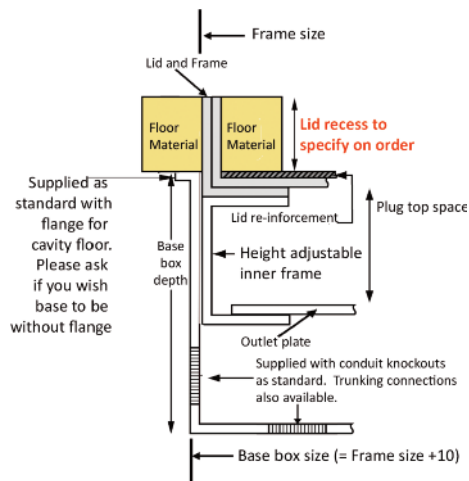

Standard Finish

Lid option - Brass. Lid recess made to suit floor covering

Frame size 320x250mm
Base box size 330x260mm
Lid recess - advise on order to suit floor covering
Base with 20 & 25mm conduit knockouts

Outlet plate options
Fits 3 standard outlet plates.

Optional Extras

- SBOX-700+BR Extra to supply box in 2mm brass, with 4mm thick infill plate to withstand larger loads
- SBOX-700-MOUSE Extra to supply a cable exit "Mousehole" opening
- SBOX-700-FTLID Extra to a flat instead of recessed lid
- SBOX-700-LOCK Extra to supply lid and frame with a cam lock
- SBOX-700-BRONZE Extra to a supply with Antique Bronze coating
- SBOX-700-BR-AB Extra to a supply with Antique Brass coating
- SBOX-700-BR-JB Extra to a supply with Jordan Bronze coating
- SSB74RETRO Retro stlye base box fitting entirely within frame