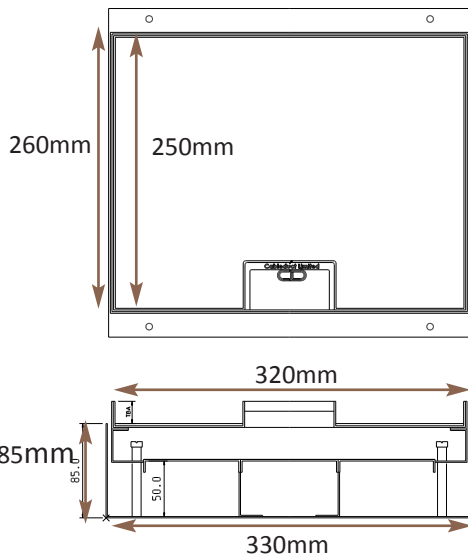

Standard Finish

Lid option - Brass. Lid recess made to suit floor covering

Frame size 320x250mm
Base box size 330x260mm
Lid recess - advise on order to suit floor covering
Base with 20 & 25mm conduit knockouts

Outlet plate options
Fits 3 standard outlet plates.

Optional Extras

- SBOX-700+BR Extra to supply box in 2mm brass, with 4mm thick infill plate to withstand larger loads
- SBOX-700-MOUSE Extra to supply a cable exit "Mousehole" opening
- SBOX-700-FTLID Extra to a flat instead of recessed lid
- SBOX-700-LOCK Extra to supply lid and frame with a cam lock
- SBOX-700-BRONZE Extra to a supply with Antique Bronze coating
- SBOX-700-BR-AB Extra to a supply with Antique Brass coating
- SBOX-700-BR-JB Extra to a supply with Jordan Bronze coating
- SSB74RETRO Retro stlye base box fitting entirely within frame