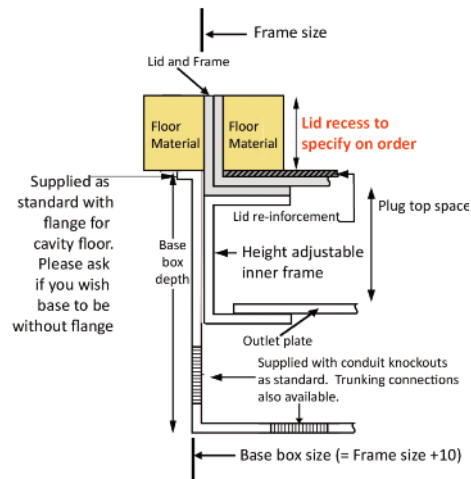

Standard Finish

Frame size 407x250mm
 Base box size 417x260mm
 Lid recess - advise on order to suit floor covering
 Base with 20 & 25mm conduit knockouts in base and sides

Lid option - Brass. Lid recess made to suit floor covering

Outlet plate options Fits 4 standard outlet plates.

Optional Extras

- SBOX-700+BR Extra to supply box in 2mm brass, with 4mm thick infill plate to withstand larger loads
- SBOX-700-LOGO Extra to supply the handle with Mouse Hole Cableing name
- SBOX-700-NOLOGO Extra to supply the flap without the Cableduct logo
- SBOX-700-FTLID Extra to a flat instead of recessed lid
- SBOX-700-LOCK Extra to supply lid and frame with a cam lock
- SBOX-700-BRONZE Extra to a supply with Antique Bronze coating
- SBOX-700-BR-AB Extra to a supply with Antique Brass coating
- SBOX-700-BR-JB Extra to a supply with Jordan Bronze coating
- SSB74RETRO Retro stlye base box fitting entirely within frame