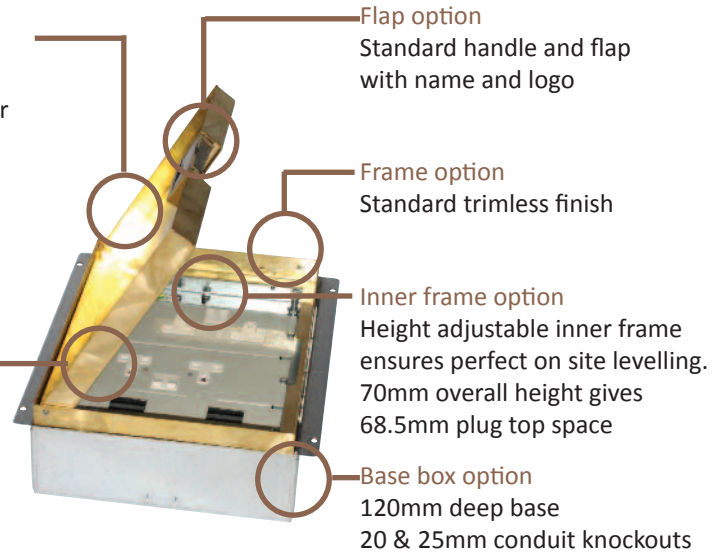

Standard Finish

Frame size 407x250mm
 Base box size 417x260mm
 Lid recess - advise on order to suit floor covering
 Base with 20 & 25mm conduit knockouts in base and sides

Lid option - Brass. Lid recess made to suit floor covering

Outlet plate options Fits 4 standard outlet plates.

Optional Extras

- SBOX-700+BR Extra to supply box in 2mm brass, with 4mm thick infill plate to withstand larger loads
- SBOX-700-LOGO Extra to supply the handle with Mouse Hole Cableing name
- SBOX-700-NOLOGO Extra to supply the flap without the Cableduct logo
- SBOX-700-FTLID Extra to a flat instead of recessed lid
- SBOX-700-LOCK Extra to supply lid and frame with a cam lock
- SBOX-700-BRONZE Extra to a supply with Antique Bronze coating
- SBOX-700-BR-AB Extra to a supply with Antique Brass coating
- SBOX-700-BR-JB Extra to a supply with Jordan Bronze coating
- SSB74RETRO Retro stlye base box fitting entirely within frame