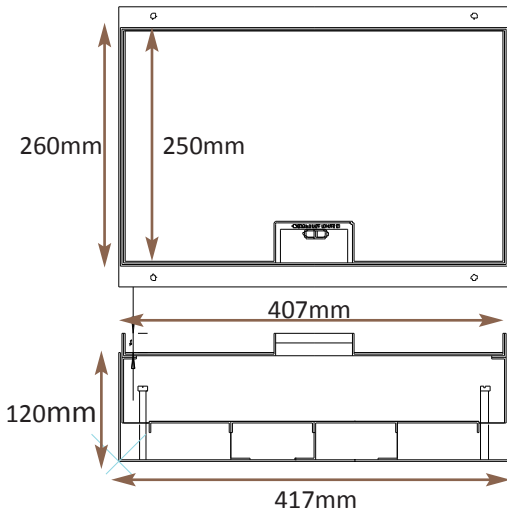

Standard Finish

Frame size 407x250mm
 Base box size 417x260mm
 Lid recess - advise on order to suit floor covering
 Base with 20 & 25mm conduit knockouts in base and sides

Lid option - Brass. Lid recess made to suit floor covering

Outlet plate options Fits 4 standard outlet plates.

Optional Extras

- SBOX-700+BR Extra to supply box in 2mm brass, with 4mm thick infill plate to withstand larger loads
- SBOX-700-LOGO Extra to supply the handle with Mouse Hole Cableing name
- SBOX-700-NOLOGO Extra to supply the flap without the Cableduct logo
- SBOX-700-FTLID Extra to a flat instead of recessed lid
- SBOX-700-LOCK Extra to supply lid and frame with a cam lock
- SBOX-700-BRONZE Extra to a supply with Antique Bronze coating
- SBOX-700-BR-AB Extra to a supply with Antique Brass coating
- SBOX-700-BR-JB Extra to a supply with Jordan Bronze coating
- SSB74RETRO Retro stlye base box fitting entirely within frame