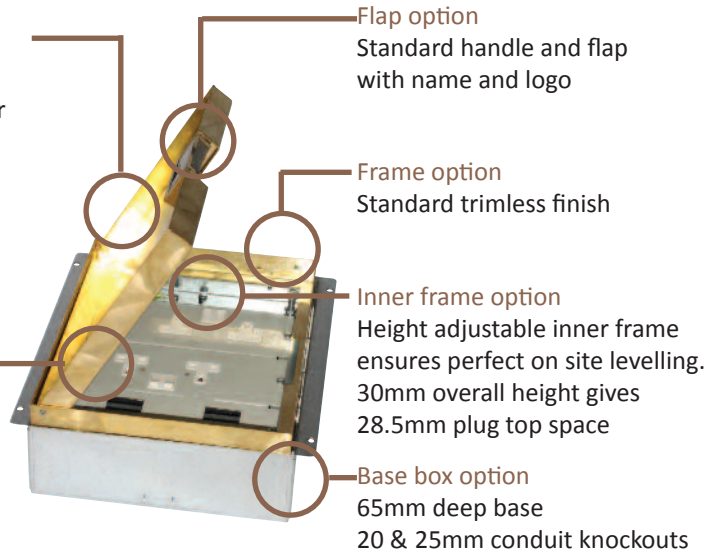

Standard Finish

Frame size 407x250mm
 Base box size 417x260mm
 Lid recess - advise on order to suit floor covering
 Base with 20 & 25mm conduit knockouts in base and sides

Lid option - Brass. Lid recess made to suit floor covering

Optional Extras

- SBOX-700+BR** Extra to supply box in 2mm brass, with 4mm thick infill plate to withstand larger loads
- SBOX-700-NAME** Extra to supply the handle with Mouse Hole Cableing name
- SBOX-700-NOLOGO** Extra to supply the flap without the Cableduct logo
- SBOX-700-FTLID** Extra to a flat instead of recessed lid
- SBOX-700-LOCK** Extra to supply lid and frame with a cam lock
- SBOX-700-BRONZE** Extra to a supply with Antique Bronze coating
- SBOX-700-BR-AB** Extra to a supply with Antique Brass coating
- SBOX-700-BR-JB** Extra to a supply with Jordan Bronze coating
- SSB74RETRO** Retro style base box fitting entirely within frame