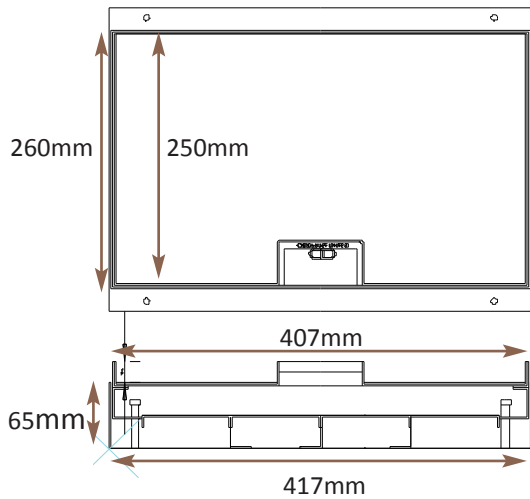

Standard Finish

Frame size 407x250mm
 Base box size 417x260mm
 Lid recess - advise on order to suit floor covering
 Base with 20 & 25mm conduit knockouts in base and sides

Lid option - Brass. Lid recess made to suit floor covering

Optional Extras

- SBOX-700+BR** Extra to supply box in 2mm brass, with 4mm thick infill plate to withstand larger loads
- SBOX-700-NAME** Extra to supply the handle with Mouse Hole Cableing name
- SBOX-700-NOLOGO** Extra to supply the flap without the Cableduct logo
- SBOX-700-FTLID** Extra to a flat instead of recessed lid
- SBOX-700-LOCK** Extra to supply lid and frame with a cam lock
- SBOX-700-BRONZE** Extra to a supply with Antique Bronze coating
- SBOX-700-BR-AB** Extra to a supply with Antique Brass coating
- SBOX-700-BR-JB** Extra to a supply with Jordan Bronze coating
- SSB74RETRO** Retro style base box fitting entirely within frame