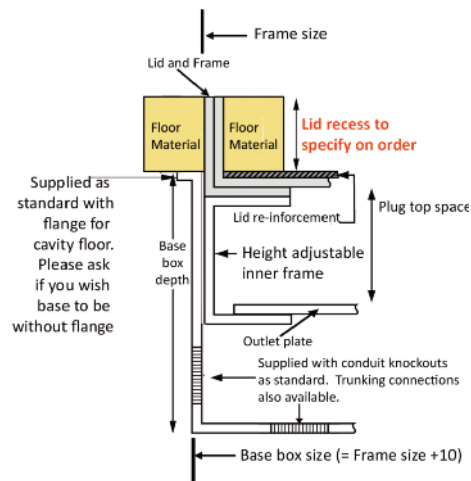

Standard Finish

Frame size 407x250mm
 Base box size 417x260mm
 Lid recess - advise on order to suit floor covering
 Base with 20 & 25mm conduit knockouts in base and sides

Lid option - Brass. Lid recess made to suit floor covering

Optional Extras

- SBOX-700+BR** Extra to supply box in 2mm brass, with 4mm thick infill plate to withstand larger loads
- SBOX-700-NAME** Extra to supply the handle with Mouse Hole Cableing name
- SBOX-700-NOLOGO** Extra to supply the flap without the Cableduct logo
- SBOX-700-FTLID** Extra to a flat instead of recessed lid
- SBOX-700-LOCK** Extra to supply lid and frame with a cam lock
- SBOX-700-BRONZE** Extra to a supply with Antique Bronze coating
- SBOX-700-BR-AB** Extra to a supply with Antique Brass coating
- SBOX-700-BR-JB** Extra to a supply with Jordan Bronze coating
- SSB74RETRO** Retro style base box fitting entirely within frame