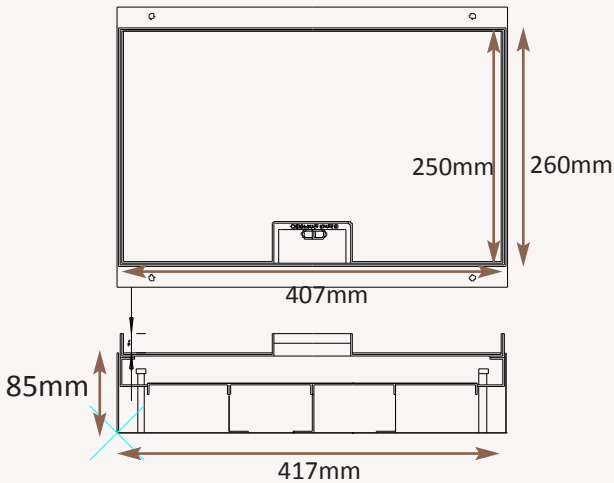

Standard Finish

Frame size 407x250mm
 Base box size 417x260mm
 Lid recess - advise on order to suit floor covering
 Base with 20 & 25mm conduit knockouts in base and sides

Optional Extras

- SBOX-700+BR Extra to supply box in 2mm brass, with 4mm thick infill plate to withstand larger loads
- SBOX-700CLHANBR Extra to supply the handle without the Cableduct name
- SBOX-700NOLOGB Extra to supply the flap without the Cableduct logo
- SBOX-700-FL-MIR Extra to supply lid with a mirror polished outlet flap
- SBOX-700-FLANGE Extra to supply frame with a trim flange
- SBOX-700-LOCK Extra to supply lid and frame with a cam lock
- SBOX-700-FTLID Extra to a flat instead of recessed lid (shown here with optional trim flange)
- SBOX-MIRROR Extra to supply lid with a mirror polished flap and a Mirror polished frame (usually required only on a trim frame)
- SBOX-700-MOUS Mousehole openings to be used
- SBOX-700-BRONZE Bronze surface finish