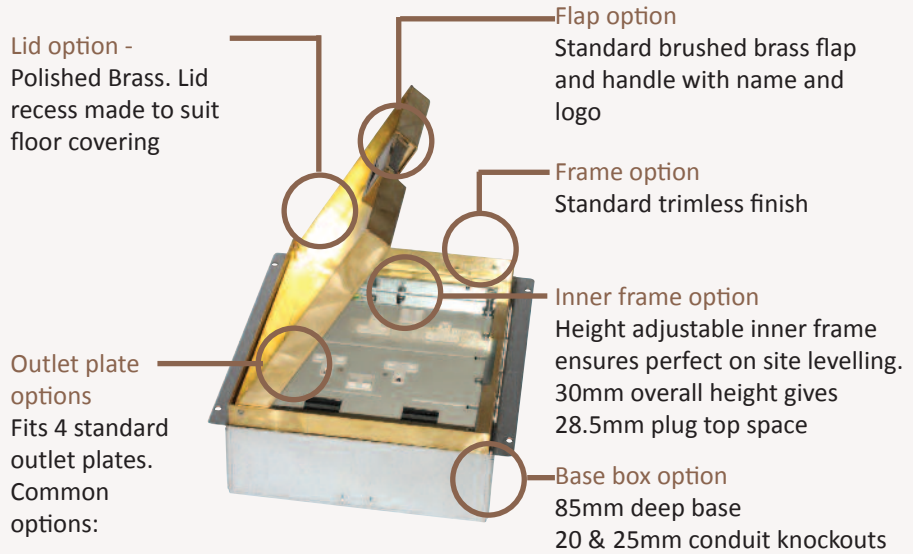

Standard Finish

Frame size 407x250mm
 Base box size 417x260mm
 Lid recess - advise on order to suit floor covering
 Base with 20 & 25mm conduit knockouts in base and sides

Optional Extras

- SBOX-700+BR Extra to supply box in 2mm brass, with 4mm thick infill plate to withstand larger loads
- SBOX-700CLHANBR Extra to supply the handle without the Cableduct name
- SBOX-700NOLOGB Extra to supply the flap without the Cableduct logo
- SBOX-700-FL-MIR Extra to supply lid with a mirror polished outlet flap
- SBOX-700-FLANGE Extra to supply frame with a trim flange
- SBOX-700-LOCK Extra to supply lid and frame with a cam lock
- SBOX-700-FTLID Extra to a flat instead of recessed lid (shown here with optional trim flange)
- SBOX-MIRROR Extra to supply lid with a mirror polished flap and a Mirror polished frame (usually required only on a trim frame)
- SBOX-700-MOUS Mousehole openings to be used
- SBOX-700-BRONZE Bronze surface finish