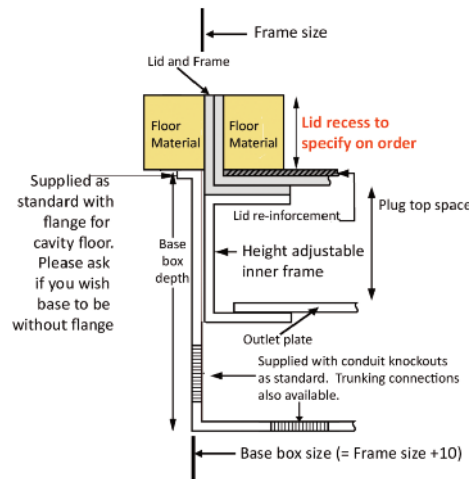

Standard Finish

Frame size 407x250mm
 Base box size 417x260mm
 Lid recess - advise on order to suit floor covering
 Base with 20 & 25mm conduit knockouts

Lid option -
 Brass. Lid recess
 made to suit floor
 covering

Flap option
 Standard handle and flap
 with name and logo

Frame option
 Standard trimless finish

Inner frame option
 Height adjustable inner frame
 ensures perfect on site
 levelling.
 30mm overall height gives

Base box option
 85mm deep base
 20 & 25mm conduit knockouts

Outlet plate
 options
 Fits 4 standard
 outlet plates.

Optional Extras

- SBOX-700+BR Extra to supply box in 2mm brass, with 4mm thick infill plate to withstand larger loads
- SBOX-700-NAME Extra to supply the handle with Mouse Hole Cableing name
- SBOX-700-NOLOGO Extra to supply the flap without the Cableduct logo
- SBOX-700-FTLID Extra to a flat instead of recessed lid
- SBOX-700-LOCK Extra to supply lid and frame with a cam lock
- SBOX-700-BRONZE Extra to a supply with Antique Bronze coating
- SBOX-700-BR-AB Extra to a supply with Antique Brass coating
- SBOX-700-BR-JB Extra to a supply with Jordan Bronze coating
- SSB74RETRO Retro style base box fitting entirely within frame