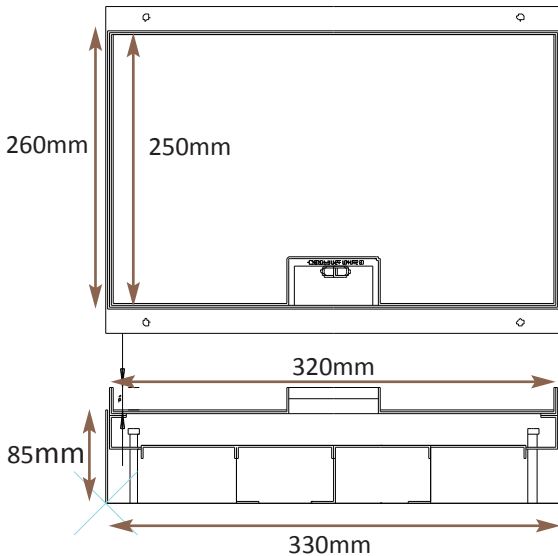

Standard Finish

Frame size 407x250mm
 Base box size 417x260mm
 Lid recess - advise on order to suit floor covering
 Base with 20 & 25mm conduit knockouts

Lid option -
 Brass. Lid recess
 made to suit floor
 covering

Flap option
 Standard handle and flap
 with name and logo

Frame option
 Standard trimless finish

Inner frame option
 Height adjustable inner frame
 ensures perfect on site
 levelling.
 30mm overall height gives

Base box option
 85mm deep base
 20 & 25mm conduit knockouts

Outlet plate
 options
 Fits 4 standard
 outlet plates.

Optional Extras

- SBOX-700+BR Extra to supply box in 2mm brass, with 4mm thick infill plate to withstand larger loads
- SBOX-700-NAME Extra to supply the handle with Mouse Hole Cableing name
- SBOX-700-NOLOGO Extra to supply the flap without the Cableduct logo
- SBOX-700-FTLID Extra to a flat instead of recessed lid
- SBOX-700-LOCK Extra to supply lid and frame with a cam lock
- SBOX-700-BRONZE Extra to a supply with Antique Bronze coating
- SBOX-700-BR-AB Extra to a supply with Antique Brass coating
- SBOX-700-BR-JB Extra to a supply with Jordan Bronze coating
- SSB74RETRO Retro style base box fitting entirely within frame