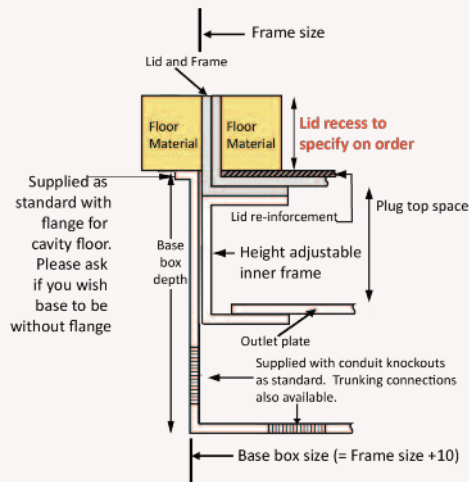

Standard Finish

Frame size 407x250mm
 Base box size 417x260mm
 Lid recess - advise on order to suit floor covering
 Base with 20 & 25mm conduit knockouts in base and sides

Optional Extras

- SBOX-700+BR Extra to supply box in 2mm brass, with 4mm thick infill plate to withstand larger loads
- SBOX-700CLHANBR Extra to supply the handle without the Cableduct name
- SBOX-700NOLOGB Extra to supply the flap without the Cableduct logo
- SBOX-700-FL-MIR Extra to supply lid with a mirror polished outlet flap
- SBOX-700-FLANGE Extra to supply frame with a trim flange
- SBOX-700-LOCK Extra to supply lid and frame with a cam lock
- SBOX-700-FTLID Extra to a flat instead of recessed lid (shown here with optional trim flange)
- SBOX-MIRROR Extra to supply lid with a mirror polished flap and a Mirror polished frame (usually required only on a trim frame)
- SBOX-700-MOUS Mousehole openings to be used
- SBOX-700-BRONZE Bronze surface finish