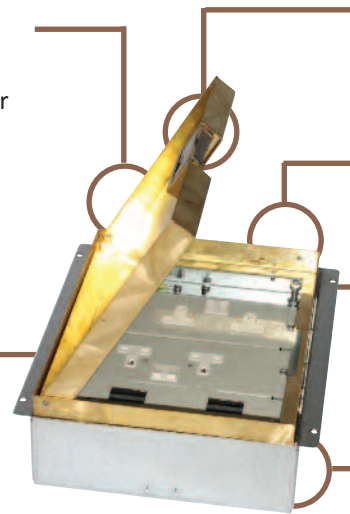

Standard Finish

Frame size 407x250mm
 Base box size 417x260mm
 Lid recess - advise on order to suit floor covering
 Base with 20 & 25mm conduit knockouts

Lid option -
 Brass. Lid recess
 made to suit floor
 covering

Flap option
 Standard handle and flap
 with name and logo

Frame option
 Standard trimless finish

Inner frame option
 Height adjustable inner frame
 ensures perfect on site
 levelling.
 30mm overall height gives

Base box option
 85mm deep base
 20 & 25mm conduit knockouts

Outlet plate
 options
 Fits 4 standard
 outlet plates.

Optional Extras

- SBOX-700+BR Extra to supply box in 2mm brass, with 4mm thick infill plate to withstand larger loads
- SBOX-700-NAME Extra to supply the handle with Mouse Hole Cableing name
- SBOX-700-NOLOGO Extra to supply the flap without the Cableduct logo
- SBOX-700-FTLID Extra to a flat instead of recessed lid
- SBOX-700-LOCK Extra to supply lid and frame with a cam lock
- SBOX-700-BRONZE Extra to a supply with Antique Bronze coating
- SBOX-700-BR-AB Extra to a supply with Antique Brass coating
- SBOX-700-BR-JB Extra to a supply with Jordan Bronze coating
- SSB74RETRO Retro style base box fitting entirely within frame