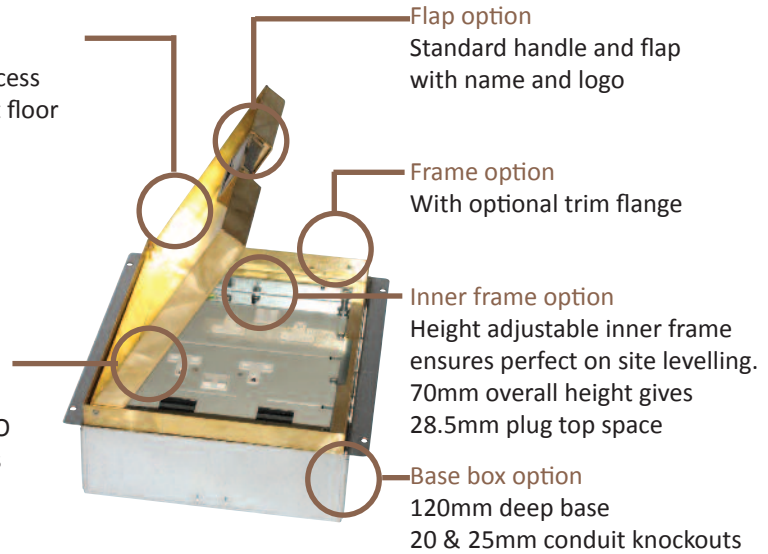

*Standard Finish with optional trim flange*

Frame size 200x200mm  
 Base box size 210x210mm  
 Lid recess - advise on order to suit floor covering  
 Base with 20 & 25mm conduit knockouts in base and sides

Lid option - Brass. Lid recess made to suit floor covering

Outlet plate options  
 Fits 2 ref 7R0 outlet plates

*Optional Extras*

- SBOX-700+BR      Extra to supply box in 2mm brass, with 4mm thick infill plate to withstand larger loads
- SBOX-700CLHANST      Extra to supply the handle without the Cableduct name
- SBOX-700NOLOGO      Extra to supply the flap without the Cableduct logo
- SBOX-700-FTLID      Extra to a flat instead of recessed lid
- SBOX-700-LOCK      Extra to supply lid and frame with a cam lock
- SBOX-700-BRONZE      Extra to a supply with Antique Bronze coating
- SBOX-700-BR-AB      Extra to a supply with Antique Brass coating
- SBOX-700-BR-JB      Extra to a supply with Jordan Bronze coating
- SSB74RETRO      Retro style base box fitting entirely within frame