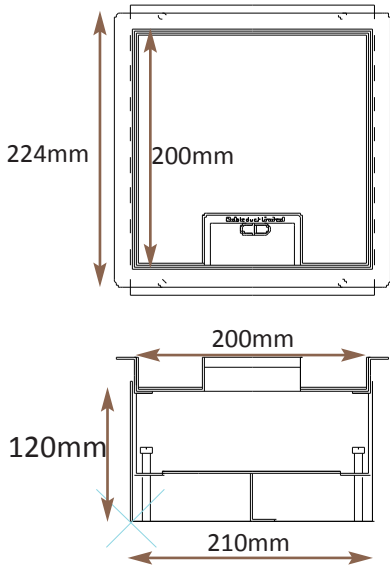

*Standard Finish with optional trim flange*

Frame size 200x200mm  
 Base box size 210x210mm  
 Lid recess - advise on order to suit floor covering  
 Base with 20 & 25mm conduit knockouts in base and sides

Lid option - Brass. Lid recess made to suit floor covering

Outlet plate options  
 Fits 2 ref 7R0 outlet plates

*Optional Extras*

- SBOX-700+BR      Extra to supply box in 2mm brass, with 4mm thick infill plate to withstand larger loads
- SBOX-700CLHANST      Extra to supply the handle without the Cableduct name
- SBOX-700NOLOGO      Extra to supply the flap without the Cableduct logo
- SBOX-700-FTLID      Extra to a flat instead of recessed lid
- SBOX-700-LOCK      Extra to supply lid and frame with a cam lock
- SBOX-700-BRONZE      Extra to a supply with Antique Bronze coating
- SBOX-700-BR-AB      Extra to a supply with Antique Brass coating
- SBOX-700-BR-JB      Extra to a supply with Jordan Bronze coating
- SSB74RETRO      Retro style base box fitting entirely within frame