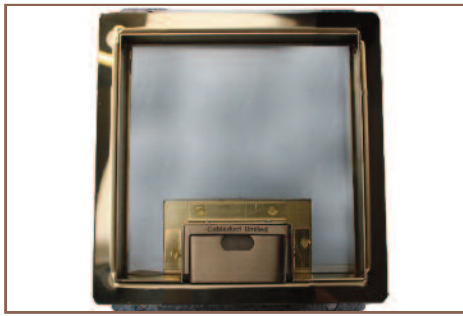

*Standard Finish with optional trim flange*

Frame size 200x200mm  
 Base box size 210x210mm  
 Lid recess - advise on order to suit floor covering  
 Base with 20 & 25mm conduit knockouts in base and sides

Lid option - Brass. Lid recess made to suit floor covering

Outlet plate options  
 Fits 2 ref 7R0 outlet plates

*Optional Extras*

- SBOX-700+BR      Extra to supply box in 2mm brass, with 4mm thick infill plate to withstand larger loads
- SBOX-700CLHANST      Extra to supply the handle without the Cableduct name
- SBOX-700NOLOGO      Extra to supply the flap without the Cableduct logo
- SBOX-700-FTLID      Extra to a flat instead of recessed lid
- SBOX-700-LOCK      Extra to supply lid and frame with a cam lock
- SBOX-700-BRONZE      Extra to a supply with Antique Bronze coating
- SBOX-700-BR-AB      Extra to a supply with Antique Brass coating
- SBOX-700-BR-JB      Extra to a supply with Jordan Bronze coating
- SSB74RETRO      Retro style base box fitting entirely within frame