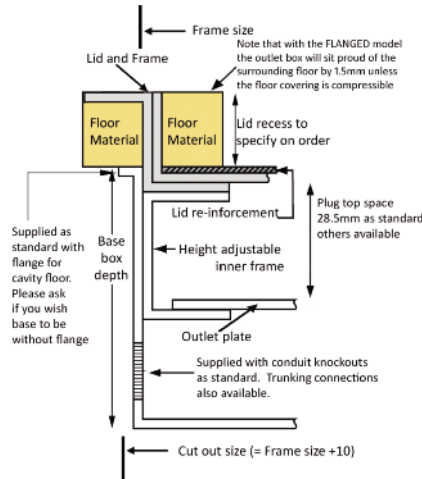

*Standard Finish with optional trim flange*

Frame size 200x200mm  
 Base box size 210x210mm  
 Lid recess - advise on order to suit floor covering  
 Base with 20 & 25mm conduit knockouts in base and sides

Lid option - Brass. Lid recess made to suit floor covering

Outlet plate options  
 Fits 2 ref 7R0 outlet plates

*Optional Extras*

- SBOX-700+BR      Extra to supply box in 2mm brass, with 4mm thick infill plate to withstand larger loads
- SBOX-700CLHANST      Extra to supply the handle without the Cableduct name
- SBOX-700NOLOGO      Extra to supply the flap without the Cableduct logo
- SBOX-700-FTLID      Extra to a flat instead of recessed lid
- SBOX-700-LOCK      Extra to supply lid and frame with a cam lock
- SBOX-700-BRONZE      Extra to a supply with Antique Bronze coating
- SBOX-700-BR-AB      Extra to a supply with Antique Brass coating
- SBOX-700-BR-JB      Extra to a supply with Jordan Bronze coating
- SSB74RETRO      Retro style base box fitting entirely within frame