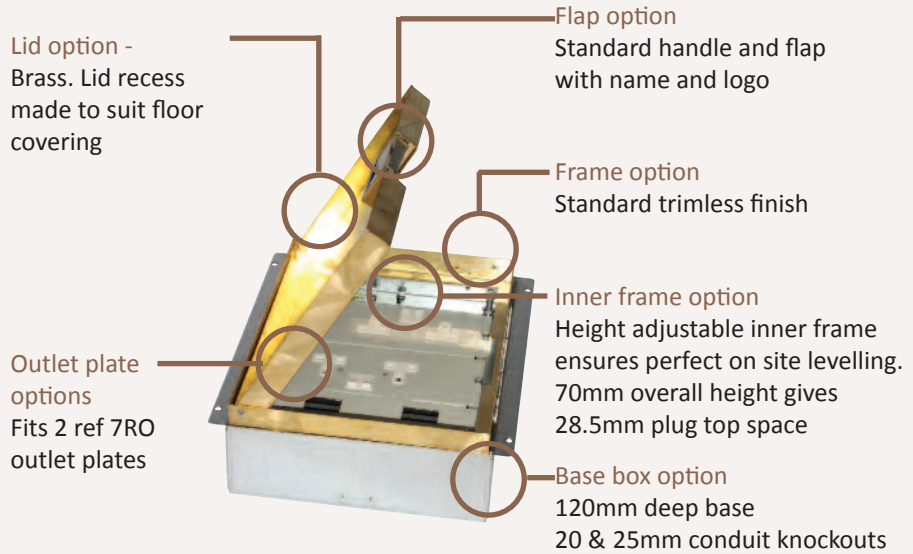

Standard Finish

Frame size 200x200mm
 Base box size 210x210mm
 Lid recess - advise on order to suit floor covering
 Base with 20 & 25mm conduit knockouts in base and sides

Optional Extras

- SBOX-700+BR Extra to supply box in 2mm brass, with 4mm thick infill plate to withstand larger loads
- SBOX-700CLHANST Extra to supply the handle without the Cableduct name
- SBOX-700NOLOGO Extra to supply the flap without the Cableduct logo
- SBOX-700-FTLID Extra to a flat instead of recessed lid
- SBOX-700-LOCK Extra to supply lid and frame with a cam lock
- SBOX-700-BRONZE Extra to a supply with Antique Bronze coating
- SBOX-700-BR-AB Extra to a supply with Antique Brass coating
- SBOX-700-BR-JB Extra to a supply with Jordan Bronze coating
- SB7M68-RETRO Retro style base box fitting entirely within frame