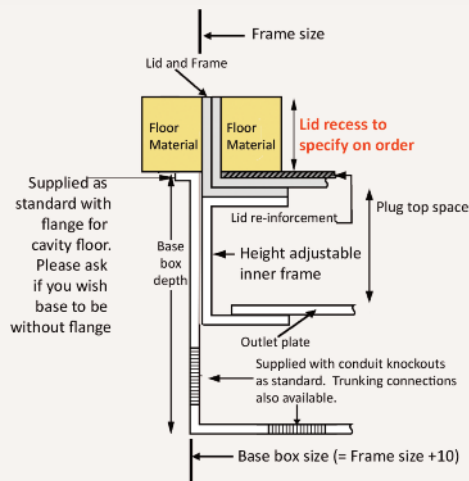

Standard Finish

Frame size 200x200mm
 Base box size 210x210mm
 Lid recess - advise on order to suit floor covering
 Base with 20 & 25mm conduit knockouts in base and sides

Optional Extras

- SBOX-700+BR Extra to supply box in 2mm brass, with 4mm thick infill plate to withstand larger loads
- SBOX-700CLHANST Extra to supply the handle without the Cableduct name
- SBOX-700NOLOGO Extra to supply the flap without the Cableduct logo
- SBOX-700-FTLID Extra to a flat instead of recessed lid
- SBOX-700-LOCK Extra to supply lid and frame with a cam lock
- SBOX-700-BRONZE Extra to a supply with Antique Bronze coating
- SBOX-700-BR-AB Extra to a supply with Antique Brass coating
- SBOX-700-BR-JB Extra to a supply with Jordan Bronze coating
- SB7M68-RETRO Retro style base box fitting entirely within frame