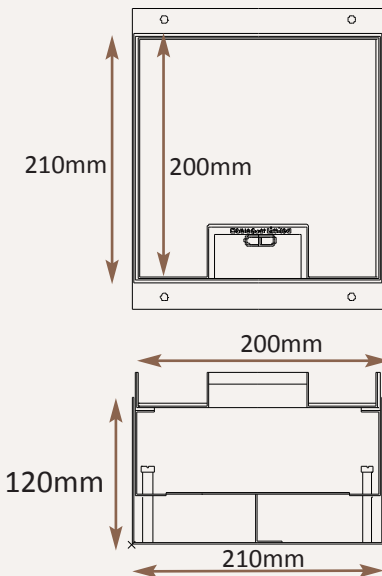

Standard Finish

Frame size 200x200mm
 Base box size 210x210mm
 Lid recess - advise on order to suit floor covering
 Base with 20 & 25mm conduit knockouts in base and sides

Optional Extras

- SBOX-700+BR Extra to supply box in 2mm brass, with 4mm thick infill plate to withstand larger loads
- SBOX-700CLHANST Extra to supply the handle without the Cableduct name
- SBOX-700NOLOGO Extra to supply the flap without the Cableduct logo
- SBOX-700-FTLID Extra to a flat instead of recessed lid
- SBOX-700-LOCK Extra to supply lid and frame with a cam lock
- SBOX-700-BRONZE Extra to a supply with Antique Bronze coating
- SBOX-700-BR-AB Extra to a supply with Antique Brass coating
- SBOX-700-BR-JB Extra to a supply with Jordan Bronze coating
- SB7M68-RETRO Retro style base box fitting entirely within frame