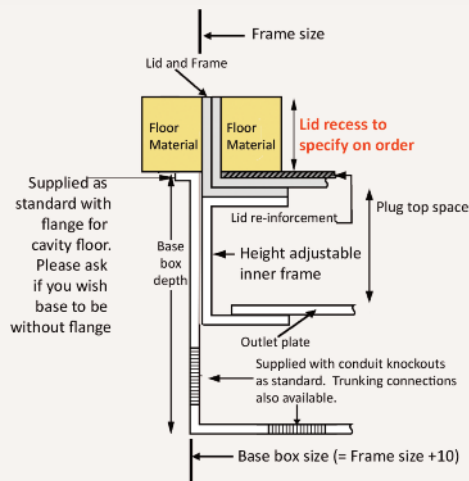

*Standard Finish*

Frame size 200x200mm  
 Base box size 210x210mm  
 Lid recess - advise on order to suit floor covering  
 Base with 20 & 25mm conduit knockouts

*Optional Extras*

- SBOX-700+BR      Extra to supply box in 2mm brass, with 4mm thick infill plate to withstand larger loads
- SBOX-700CLHANST      Extra to supply the handle without the Cableduct name
- SBOX-700NOLOGO      Extra to supply the flap without the Cableduct logo
- SBOX-700-FTLID      Extra to a flat instead of recessed lid
- SBOX-700-LOCK      Extra to supply lid and frame with a cam lock
- SBOX-700-BRONZE      Extra to a supply with Antique Bronze coating
- SBOX-700-BR-AB      Extra to a supply with Antique Brass coating
- SBOX-700-BR-JB      Extra to a supply with Jordan Bronze coating
- SB7M68-RETRO      Retro style base box fitting entirely within frame