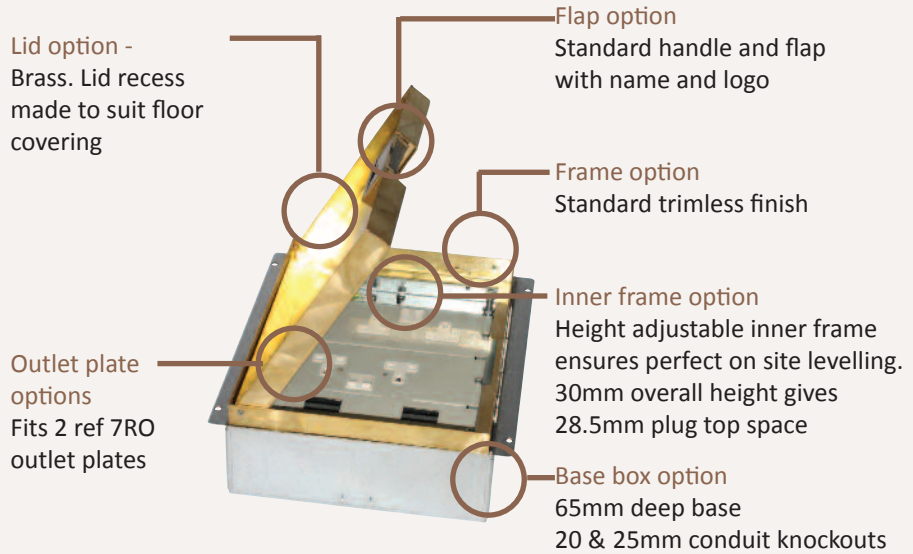

*Standard Finish*

Frame size 200x200mm  
 Base box size 210x210mm  
 Lid recess - advise on order to suit floor covering  
 Base with 20 & 25mm conduit knockouts

*Optional Extras*

- SBOX-700+BR      Extra to supply box in 2mm brass, with 4mm thick infill plate to withstand larger loads
- SBOX-700CLHANST      Extra to supply the handle without the Cableduct name
- SBOX-700NOLOGO      Extra to supply the flap without the Cableduct logo
- SBOX-700-FTLID      Extra to a flat instead of recessed lid
- SBOX-700-LOCK      Extra to supply lid and frame with a cam lock
- SBOX-700-BRONZE      Extra to a supply with Antique Bronze coating
- SBOX-700-BR-AB      Extra to a supply with Antique Brass coating
- SBOX-700-BR-JB      Extra to a supply with Jordan Bronze coating
- SB7M68-RETRO      Retro style base box fitting entirely within frame