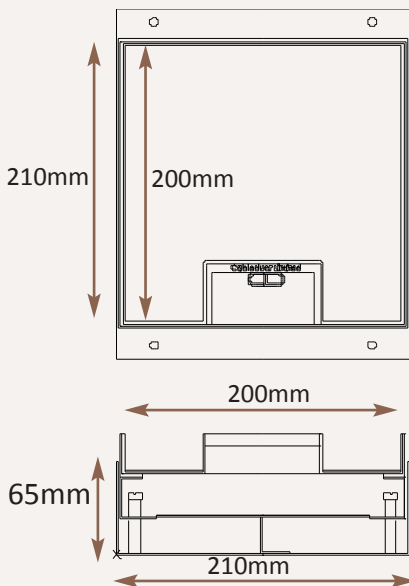

*Standard Finish*

Frame size 200x200mm  
 Base box size 210x210mm  
 Lid recess - advise on order to suit floor covering  
 Base with 20 & 25mm conduit knockouts

*Optional Extras*

- SBOX-700+BR      Extra to supply box in 2mm brass, with 4mm thick infill plate to withstand larger loads
- SBOX-700CLHANST      Extra to supply the handle without the Cableduct name
- SBOX-700NOLOGO      Extra to supply the flap without the Cableduct logo
- SBOX-700-FTLID      Extra to a flat instead of recessed lid
- SBOX-700-LOCK      Extra to supply lid and frame with a cam lock
- SBOX-700-BRONZE      Extra to a supply with Antique Bronze coating
- SBOX-700-BR-AB      Extra to a supply with Antique Brass coating
- SBOX-700-BR-JB      Extra to a supply with Jordan Bronze coating
- SB7M68-RETRO      Retro style base box fitting entirely within frame