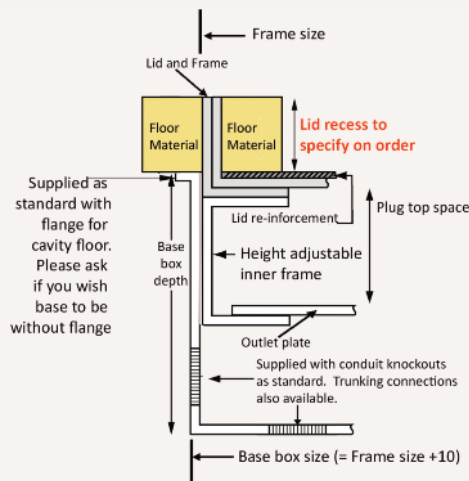

Standard Finish

Frame size 200x200mm
 Base box size 210x210mm
 Lid recess - advise on order to suit floor covering
 Base with 20 & 25mm conduit knockouts in base and sides

Optional Extras

- SBOX-700+BR Extra to supply box in 2mm brass, with 4mm thick infill plate to withstand larger loads
- SBOX-700CLHANST Extra to supply the handle without the Cableduct name
- SBOX-700NOLOGO Extra to supply the flap without the Cableduct logo
- SBOX-700-FTLID Extra to a flat instead of recessed lid
- SBOX-700-LOCK Extra to supply lid and frame with a cam lock
- SBOX-700-BRONZE Extra to a supply with Antique Bronze coating
- SBOX-700-BR-AB Extra to a supply with Antique Brass coating
- SBOX-700-BR-JB Extra to a supply with Jordan Bronze coating
- SB7M68-RETRO Retro style base box fitting entirely within frame