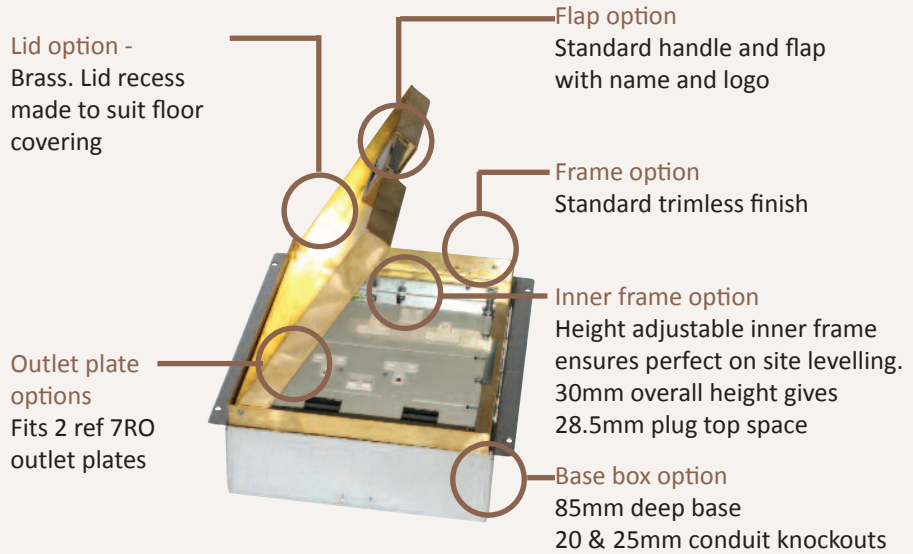

Standard Finish

Frame size 200x200mm
 Base box size 210x210mm
 Lid recess - advise on order to suit floor covering
 Base with 20 & 25mm conduit knockouts in base and sides

Optional Extras

- SBOX-700+BR Extra to supply box in 2mm brass, with 4mm thick infill plate to withstand larger loads
- SBOX-700CLHANST Extra to supply the handle without the Cableduct name
- SBOX-700NOLOGO Extra to supply the flap without the Cableduct logo
- SBOX-700-FTLID Extra to a flat instead of recessed lid
- SBOX-700-LOCK Extra to supply lid and frame with a cam lock
- SBOX-700-BRONZE Extra to a supply with Antique Bronze coating
- SBOX-700-BR-AB Extra to a supply with Antique Brass coating
- SBOX-700-BR-JB Extra to a supply with Jordan Bronze coating
- SB7M68-RETRO Retro style base box fitting entirely within frame