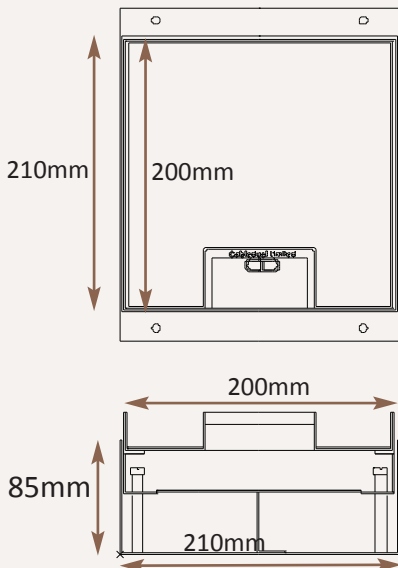

Standard Finish

Frame size 200x200mm
 Base box size 210x210mm
 Lid recess - advise on order to suit floor covering
 Base with 20 & 25mm conduit knockouts in base and sides

Optional Extras

- SBOX-700+BR Extra to supply box in 2mm brass, with 4mm thick infill plate to withstand larger loads
- SBOX-700CLHANST Extra to supply the handle without the Cableduct name
- SBOX-700NOLOGO Extra to supply the flap without the Cableduct logo
- SBOX-700-FTLID Extra to a flat instead of recessed lid
- SBOX-700-LOCK Extra to supply lid and frame with a cam lock
- SBOX-700-BRONZE Extra to a supply with Antique Bronze coating
- SBOX-700-BR-AB Extra to a supply with Antique Brass coating
- SBOX-700-BR-JB Extra to a supply with Jordan Bronze coating
- SB7M68-RETRO Retro style base box fitting entirely within frame