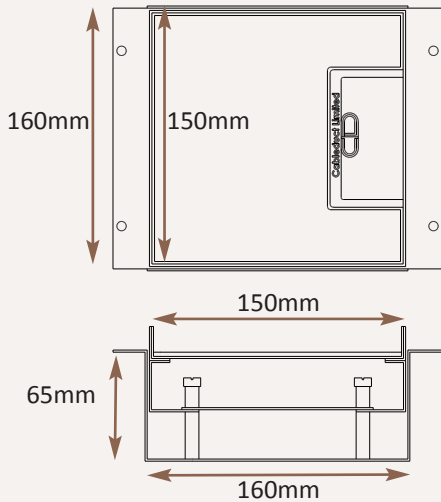

Standard Finish

Frame size 150x150mm
 Base box size 160x160mm
 Lid recess - advise on order to suit floor covering
 Base with 20 & 25mm conduit knockouts in base and sides

Lid option - Brass. Lid recess made to suit floor covering

Outlet plate options Fits 1 socket or 2 data outlets

Optional Extras

- SBOX-700+BR Extra to supply box in 2mm brass, with 4mm thick infill plate to withstand larger loads
- SBOX-700-MOUSE Extra to supply a cable exit "Mousehole" opening
- SBOX-700-FTLID Extra to a flat instead of recessed lid
- SBOX-700-LOCK Extra to supply lid and frame with a cam lock
- SBOX-700-BRONZE Extra to a supply with Antique Bronze coating
- SBOX-700-BR-AB Extra to a supply with Antique Brass coating
- SBOX-700-BR-JB Extra to a supply with Jordan Bronze coating
- SSB74RETRO Retro stlye base box fitting entirely within frame