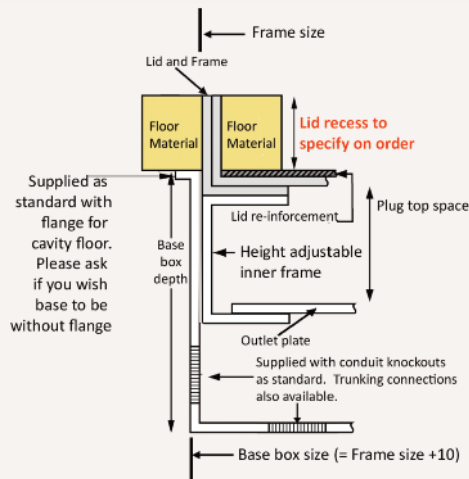

Standard Finish

Frame size 150x150mm
 Base box size 160x160mm
 Lid recess - advise on order to suit floor covering
 Base with 20 & 25mm conduit knockouts in base and sides

Lid option - Brass. Lid recess made to suit floor covering

Outlet plate options Fits 1 socket or 2 data outlets

Optional Extras

- SBOX-700+BR Extra to supply box in 2mm brass, with 4mm thick infill plate to withstand larger loads
- SBOX-700-MOUSE Extra to supply a cable exit "Mousehole" opening
- SBOX-700-FTLID Extra to a flat instead of recessed lid
- SBOX-700-LOCK Extra to supply lid and frame with a cam lock
- SBOX-700-BRONZE Extra to a supply with Antique Bronze coating
- SBOX-700-BR-AB Extra to a supply with Antique Brass coating
- SBOX-700-BR-JB Extra to a supply with Jordan Bronze coating
- SSB74RETRO Retro stlye base box fitting entirely within frame