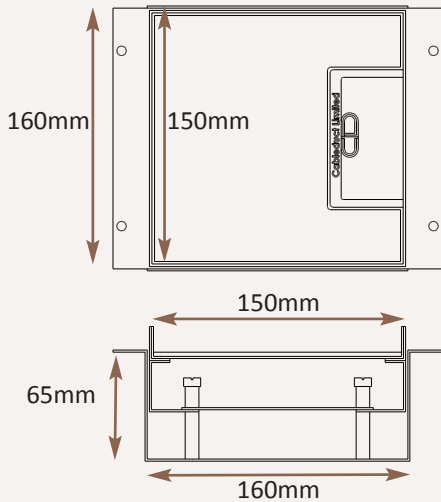

Standard Finish

Frame size 150x150mm
 Base box size 160x160mm
 Lid recess - advise on order to suit floor covering
 Base with 20 & 25mm conduit knockouts in base and sides

Optional Extras

- SBOX-700+BR Extra to supply box in 2mm brass, with 4mm thick infill plate to withstand larger loads
- SBOX-700-MOUSE Extra to supply a cable exit "Mousehole" opening
- SBOX-700-FTLID Extra to a flat instead of recessed lid
- SBOX-700-LOCK Extra to supply lid and frame with a cam lock
- SBOX-700-BRONZE Extra to a supply with Antique Bronze coating
- SBOX-700-BR-AB Extra to a supply with Antique Brass coating
- SBOX-700-BR-JB Extra to a supply with Jordan Bronze coating
- SSB7SRETRO Retro stlye base box fitting entirely within frame