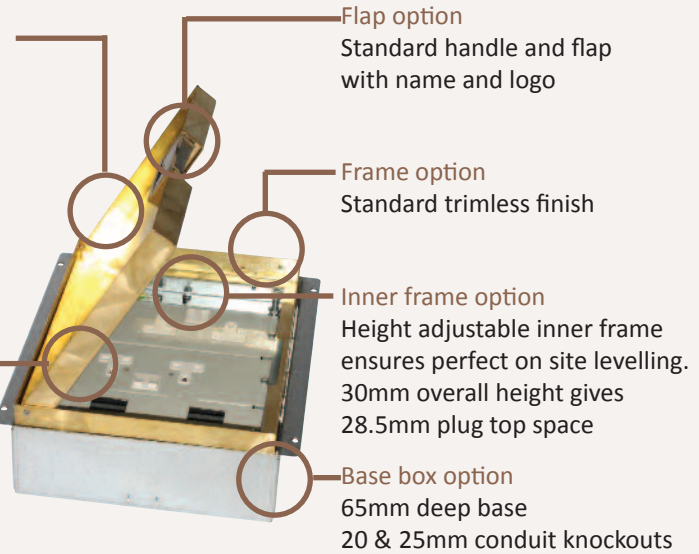

Standard Finish

Frame size 150x150mm
 Base box size 160x160mm
 Lid recess - advise on order to suit floor covering
 Base with 20 & 25mm conduit knockouts in base and sides

Lid option - Brass. Lid recess made to suit floor covering

Outlet plate options Fits 1 socket or 2 data outlets

Optional Extras

- SBOX-700+BR Extra to supply box in 2mm brass, with 4mm thick infill plate to withstand larger loads
- SBOX-700-MOUSE Extra to supply a cable exit "Mousehole" opening
- SBOX-700-FTLID Extra to a flat instead of recessed lid
- SBOX-700-LOCK Extra to supply lid and frame with a cam lock
- SBOX-700-BRONZE Extra to a supply with Antique Bronze coating
- SBOX-700-BR-AB Extra to a supply with Antique Brass coating
- SBOX-700-BR-JB Extra to a supply with Jordan Bronze coating
- SSB74RETRO Retro stlye base box fitting entirely within frame