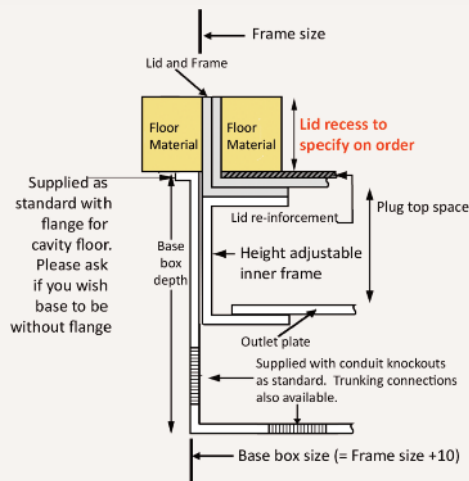

Standard Finish

Frame size 150x150mm
 Base box size 160x160mm
 Lid recess - advise on order to suit floor covering
 Base with 20 & 25mm conduit knockouts in base and sides

Optional Extras

- SBOX-700+BR Extra to supply box in 2mm brass, with 4mm thick infill plate to withstand larger loads
- SBOX-700-MOUSE Extra to supply a cable exit "Mousehole" opening
- SBOX-700-FTLID Extra to a flat instead of recessed lid
- SBOX-700-LOCK Extra to supply lid and frame with a cam lock
- SBOX-700-BRONZE Extra to a supply with Antique Bronze coating
- SBOX-700-BR-AB Extra to a supply with Antique Brass coating
- SBOX-700-BR-JB Extra to a supply with Jordan Bronze coating
- SSB7SRETRO Retro stlye base box fitting entirely within frame