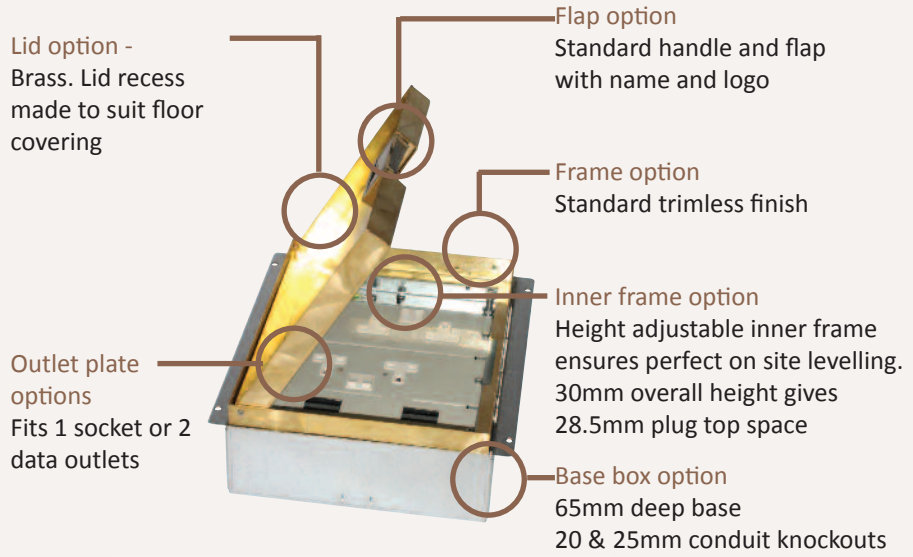

Standard Finish

Frame size 150x150mm
 Base box size 160x160mm
 Lid recess - advise on order to suit floor covering
 Base with 20 & 25mm conduit knockouts in base and sides

Optional Extras

- SBOX-700+BR Extra to supply box in 2mm brass, with 4mm thick infill plate to withstand larger loads
- SBOX-700-MOUSE Extra to supply a cable exit "Mousehole" opening
- SBOX-700-FTLID Extra to a flat instead of recessed lid
- SBOX-700-LOCK Extra to supply lid and frame with a cam lock
- SBOX-700-BRONZE Extra to a supply with Antique Bronze coating
- SBOX-700-BR-AB Extra to a supply with Antique Brass coating
- SBOX-700-BR-JB Extra to a supply with Jordan Bronze coating
- SSB7SRETRO Retro stlye base box fitting entirely within frame