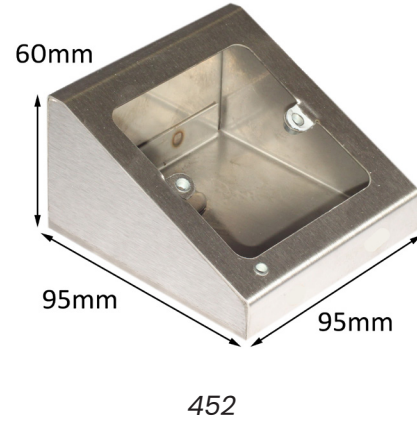

Power & data to benches & desks · Metal/colour finishes · Low-profile · Easy-to-install

## PEDESTALS

- Attractive pedestals in powder-coated zintec steel (1.2mm) with stainless steel as *option*
- Extensive range with multiple outlet options
- 1-3 gang possible, with full segregation of power and data
- Low-profile sloping top
- Powder-coated finish to blend in with decor, as standard
- Available single or double-sided

## PRODUCT DETAILS

	Pedestal type	Ref.	Width (mm)	Depth (mm)	Height (mm)
	Single-sided, 1 gang	452	95	95	60
	Double-sided, 1 gang	442	95	190	
	Single-sided, 2 gang	454	190	95	
	Double-sided, 2 gang	459	190	190	
	Single-sided, dual 1 gang	458	208	95	
	Double-sided, dual 1 gang	443	208	190	
	Bespoke				

With each box: 1x M5 x 6 pan-head screw for earth